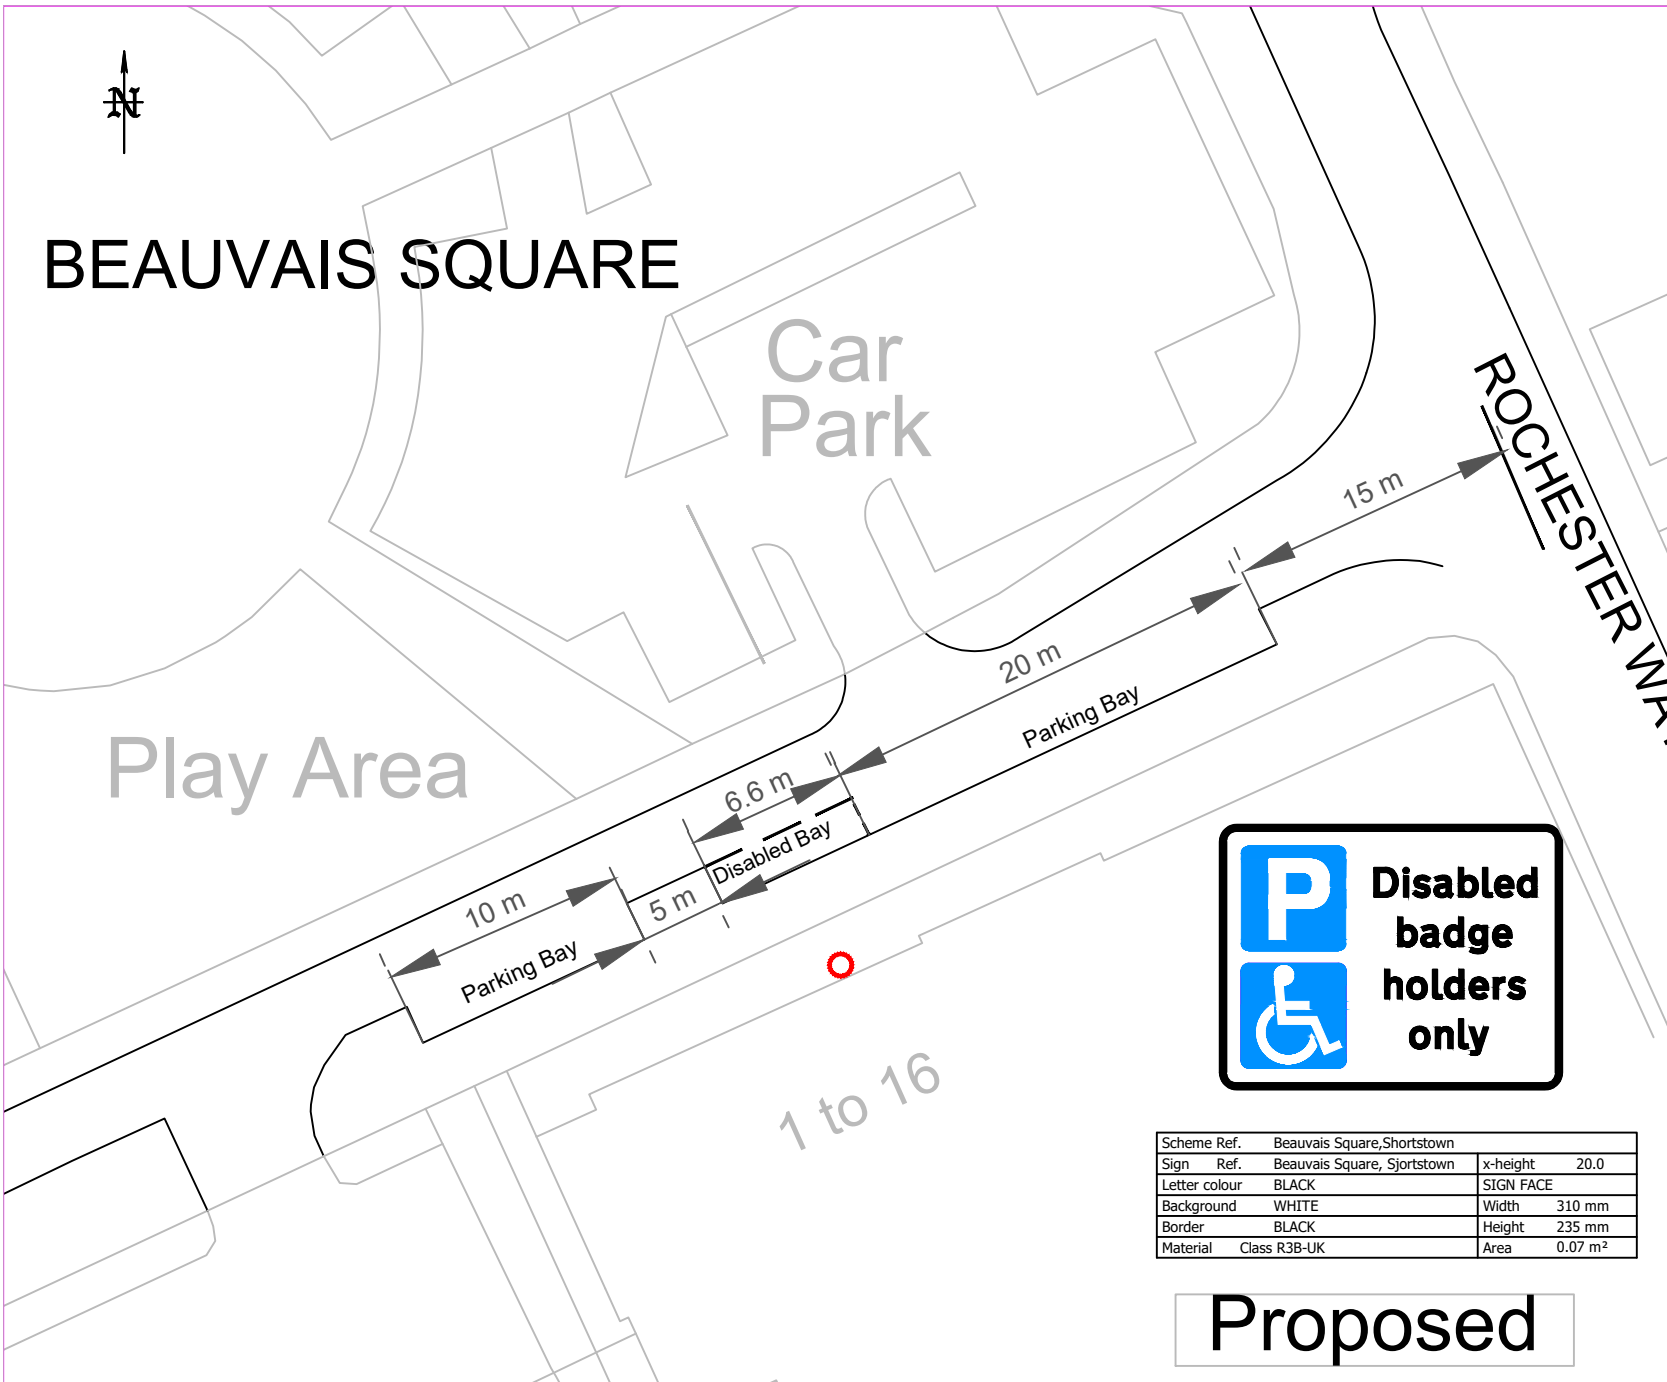

Key Notes:

BEAUVAIS SQUARE

Car Park

ROCHESTER WAY

Play Area

Scheme Ref.	Beauvais Square, Shortstown		
Sign Ref.	Beauvais Square, Shortstown	x-height	20.0
Letter colour	BLACK	SIGN FACE	
Background	WHITE	Width	310 mm
Border	BLACK	Height	235 mm
Material	Class R3B-UK	Area	0.07 m ²

Proposed

10/05/2024	AMENDMENTS	REV 1	JB
DATE	AMENDMENTS	REV	BY

Traffic Management
 BOROUGH HALL, CAULDWELL ST, BEDFORD, MK42 9AP
 Tel. (01234) 267422

CLIENT
Environment

SCHEME
On Street Parking Bay Formalisation

DRAWING TITLE
Beauvais Square Shortstown

DRG No.

DRG STATUS
Proposed/Consultation

SCALE @ A4	DATE	DRAWN	CHECKED
NTS	02/05/2024	JB	AP/RW/JB