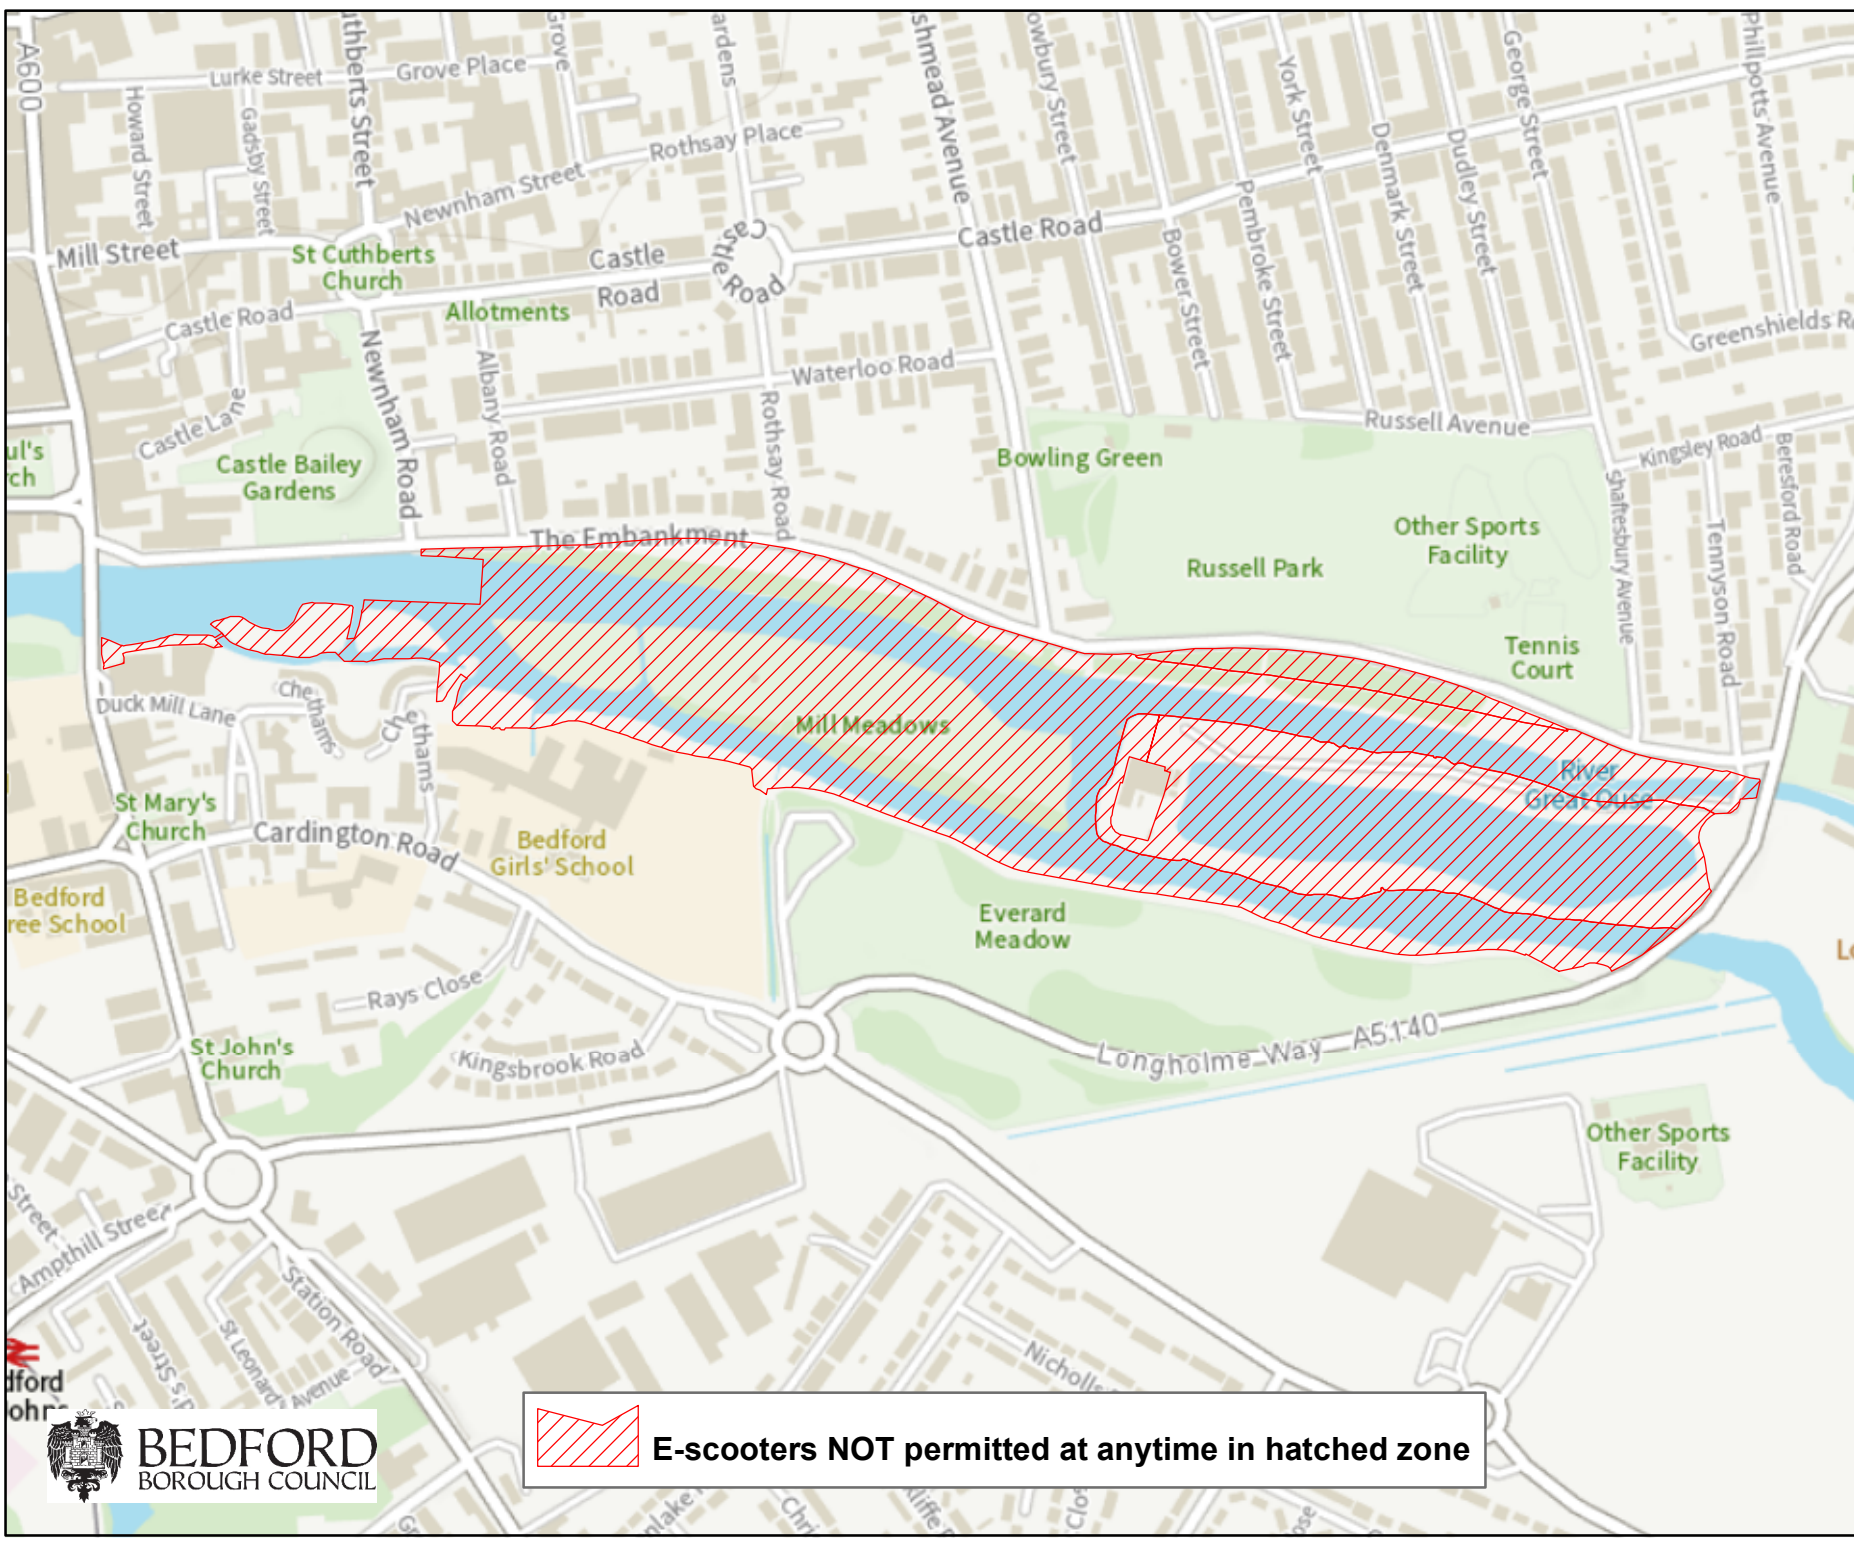

E-scooters
NOT permitted at anytime
in hatched zone

Location

1) The Embankment

Public Spaces Protection
Order (PSPO's)

The Anti-Social Behaviour
Crime and Policing Act 2014

N
Scale A4L : 1:6,000
Date: 18/11/2021

 **E-scooters NOT permitted at anytime in hatched zone**