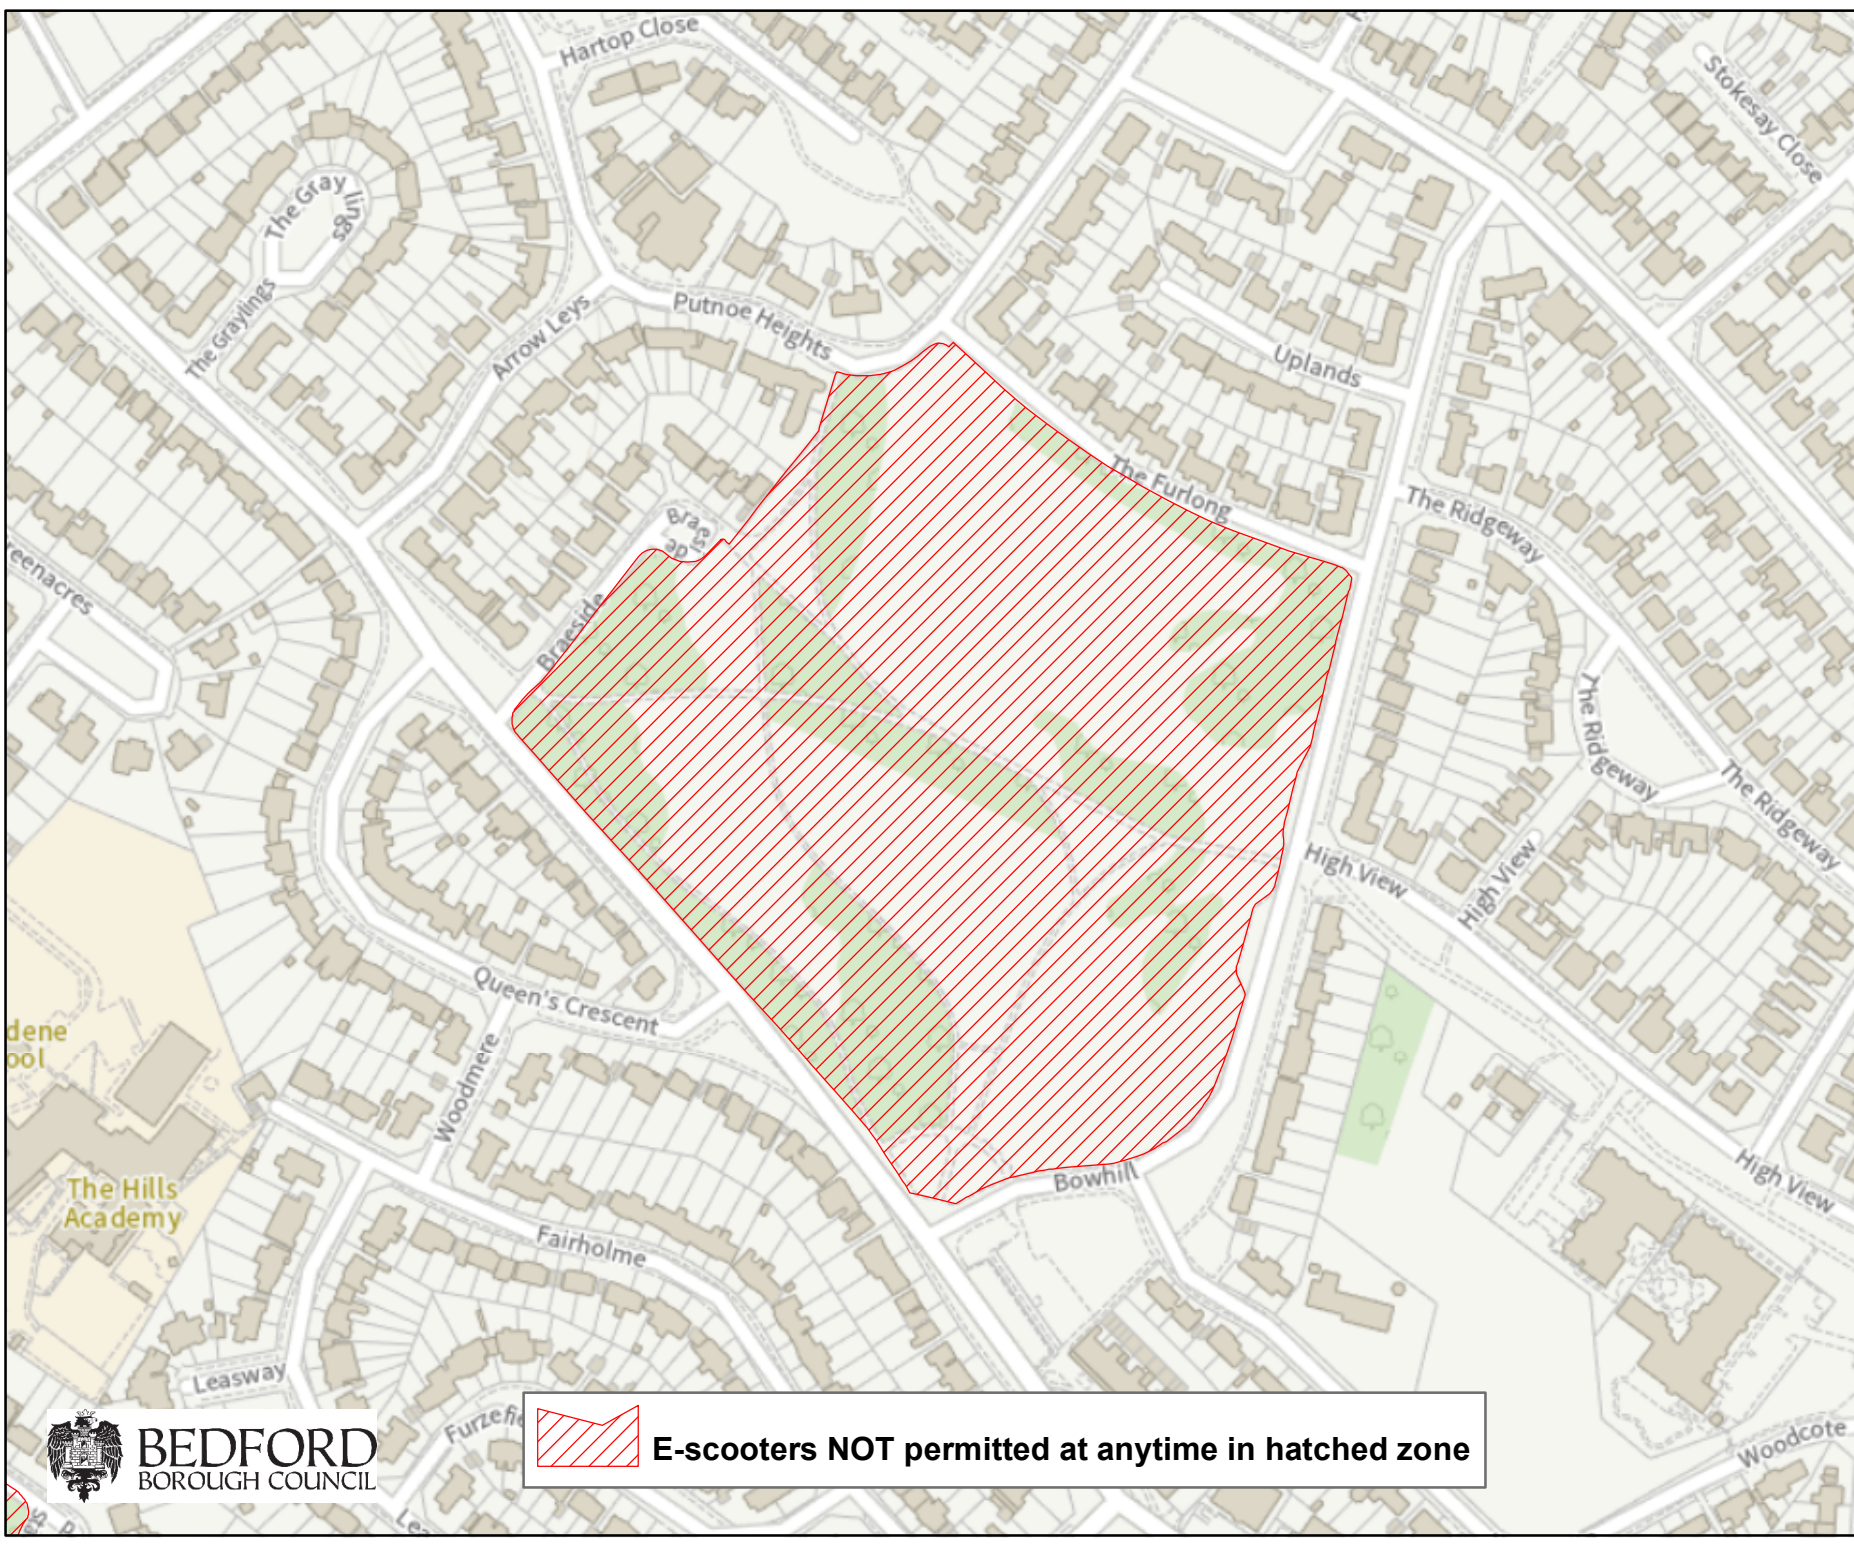

E-scooters
NOT permitted at anytime
in hatched zone

Location

1) Putnoe Park

**Public Spaces Protection
Order (PSPO's)**

**The Anti-Social Behaviour
Crime and Policing Act 2014**

N
Scale A4L : 1:3,000
Date: 12/11/2021

N
Scale A4L : 1:3,000
Date: 12/11/2021

 **E-scooters NOT permitted at anytime in hatched zone**

E-scooters
NOT permitted at anytime
in hatched zone

Location

- 1) St Marys Embankment and Gardens

Public Spaces Protection
Order (PSPO's)