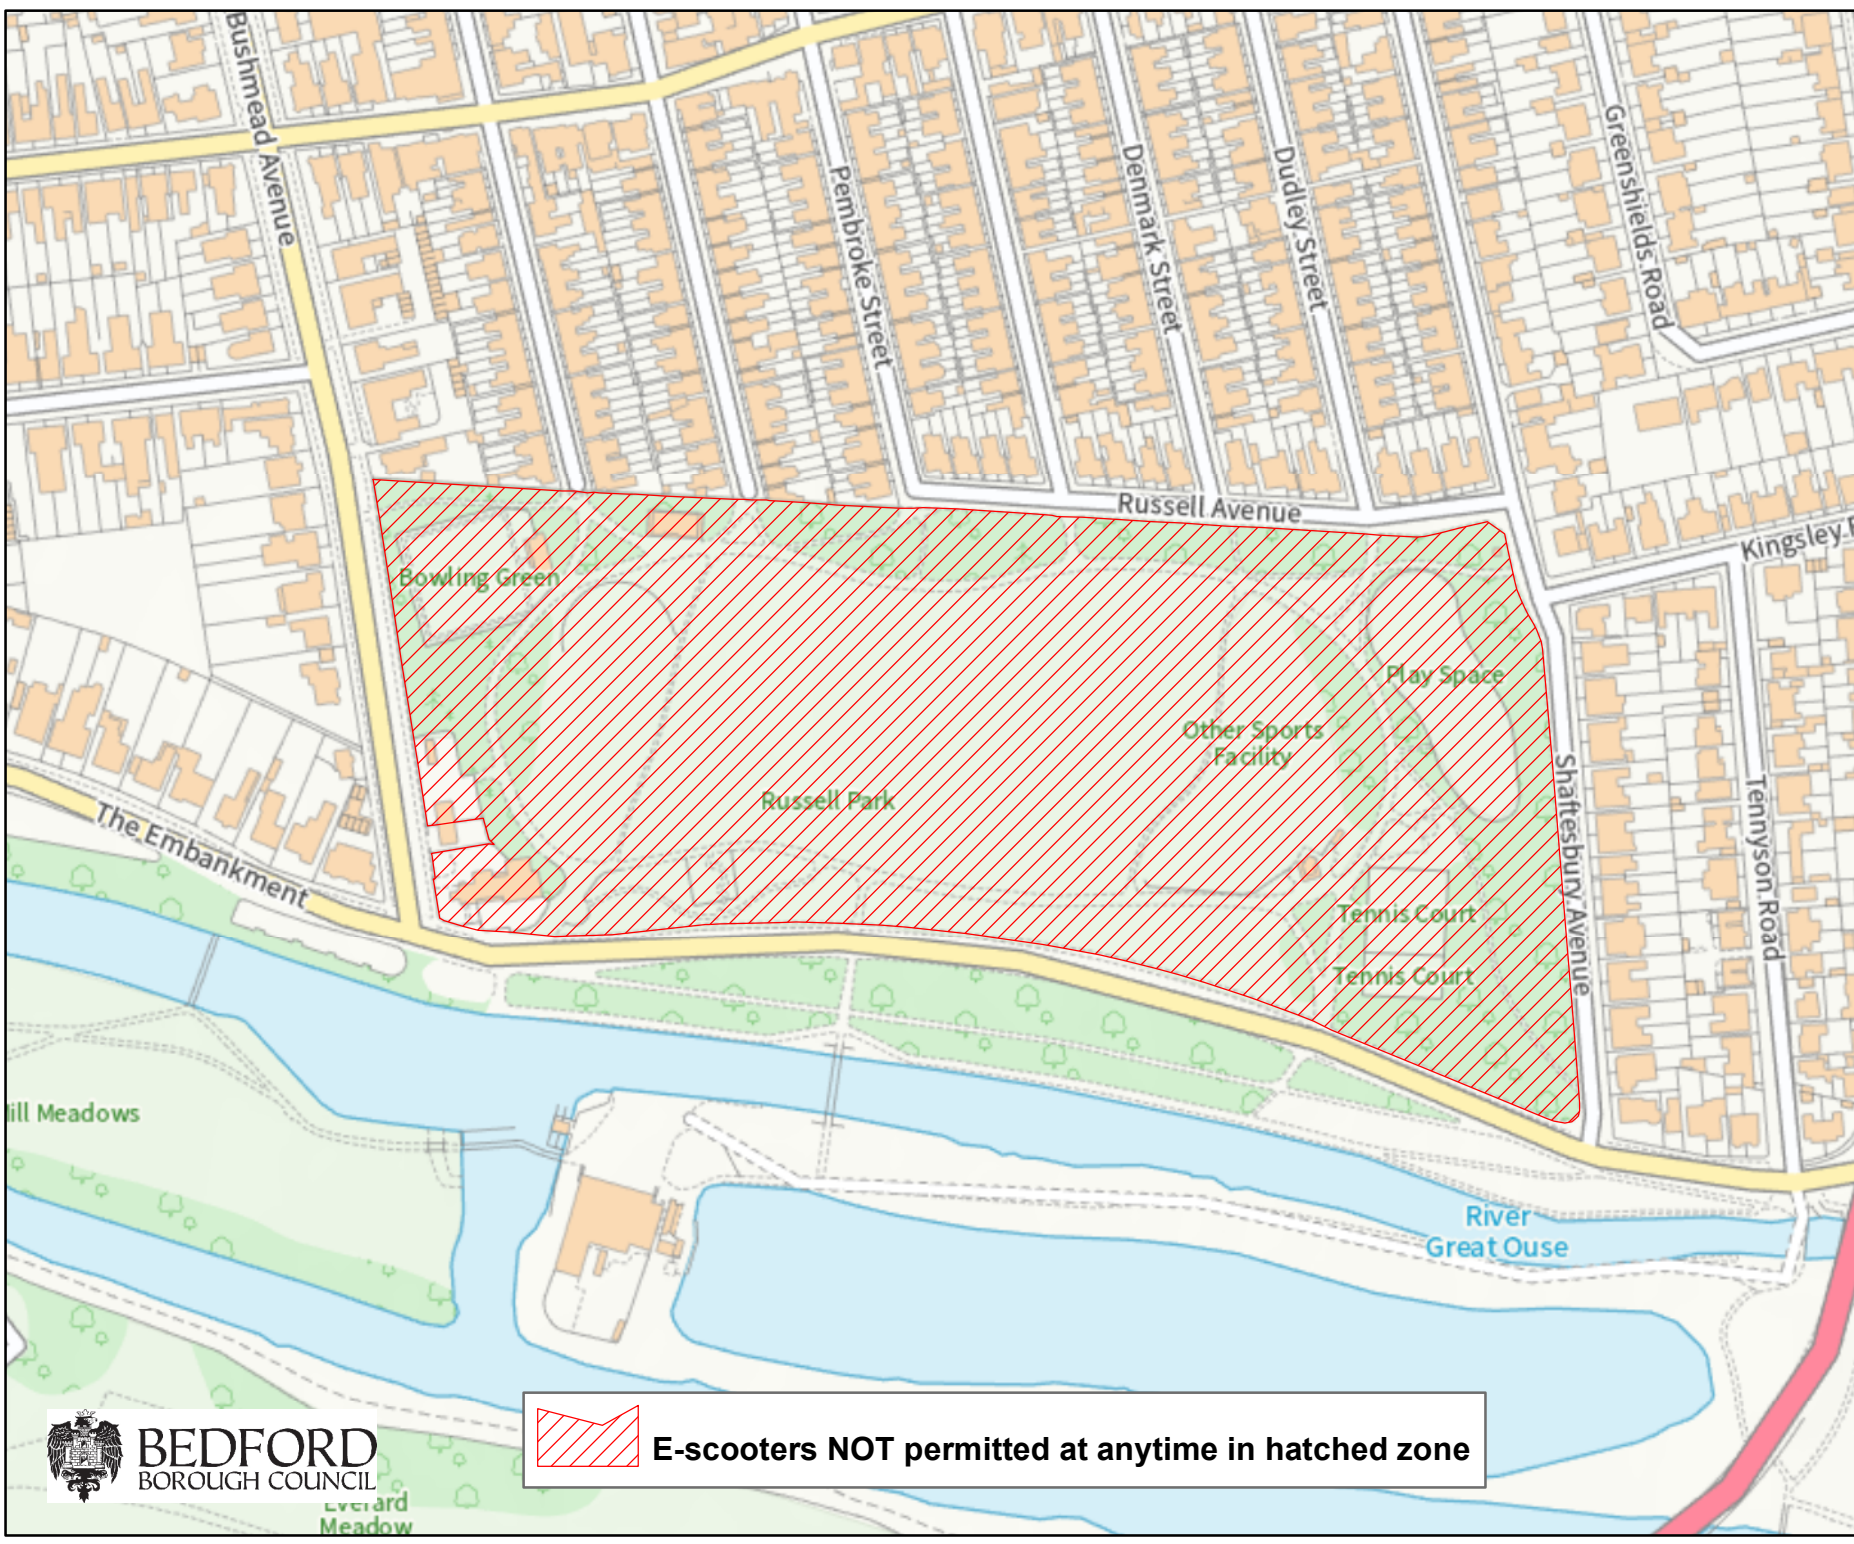

 **E-scooters NOT permitted at anytime in hatched zone**

E-scooters
NOT permitted at anytime
in hatched zone

Location

- 1) Russell Park

Public Spaces Protection
Order (PSPO's)
The Anti-Social Behaviour
Crime and Policing Act 2014

N
Scale A4L : 1:3,000
Date: 12/11/2021

 **E-scooters NOT permitted at anytime in hatched zone**

E-scooters
NOT permitted at anytime
in hatched zone

Location

- 1) St Marys Embankment and Gardens

Public Spaces Protection
Order (PSPO's)