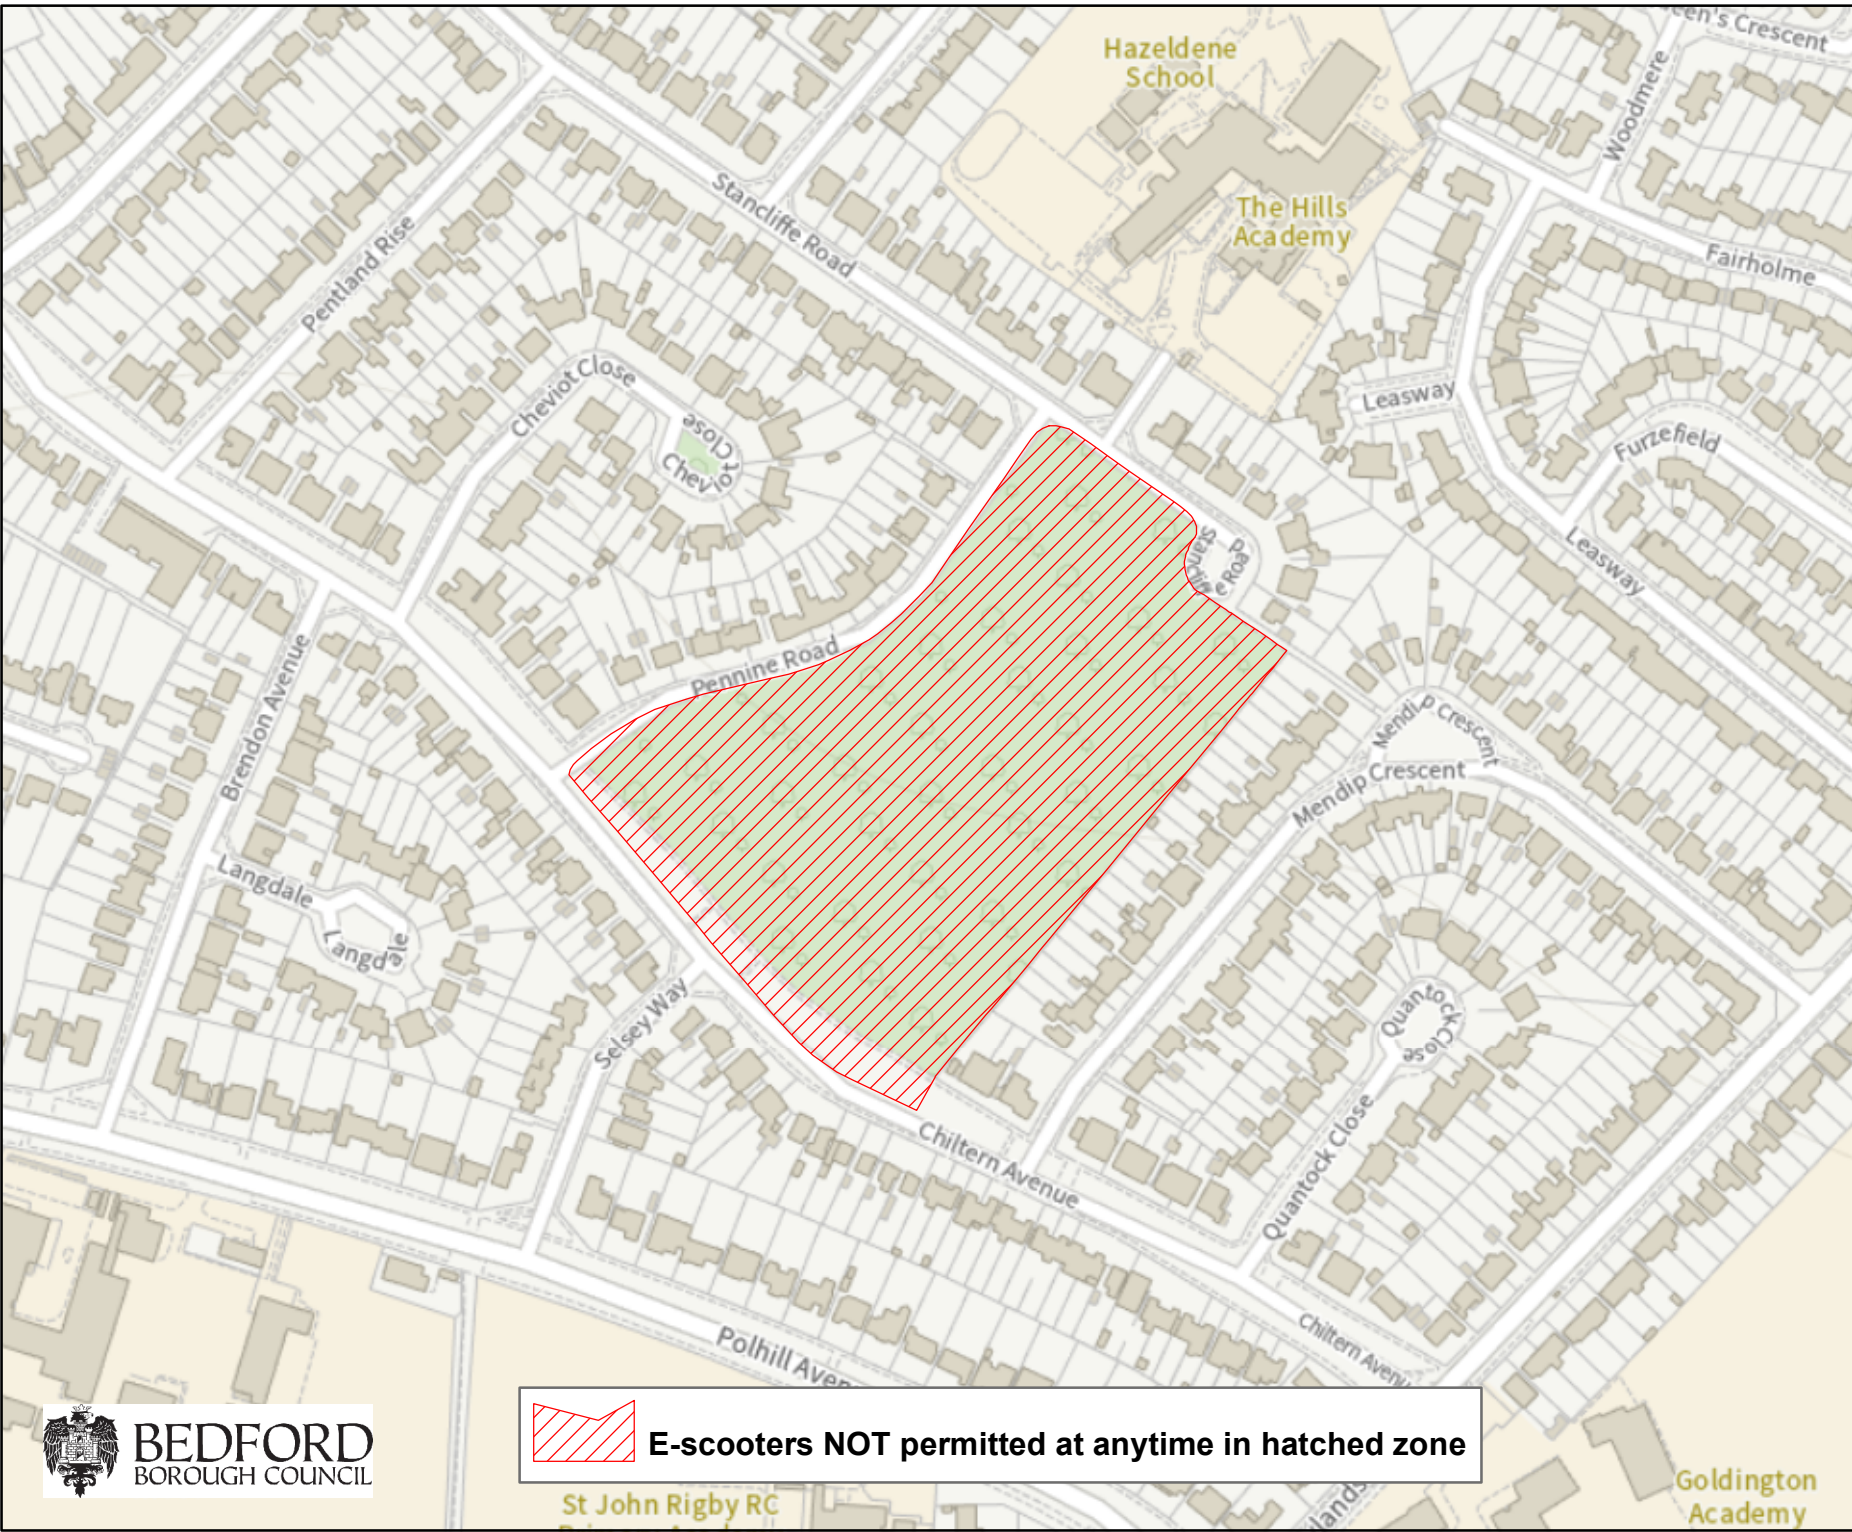

E-scooters
NOT permitted at anytime
in hatched zone

Location

1) Chiltern Avenue Green

**Public Spaces Protection
Order (PSPO's)**

**The Anti-Social Behaviour
Crime and Policing Act 2014**

N
Scale A4L : 1:3,000
Date: 12/11/2021