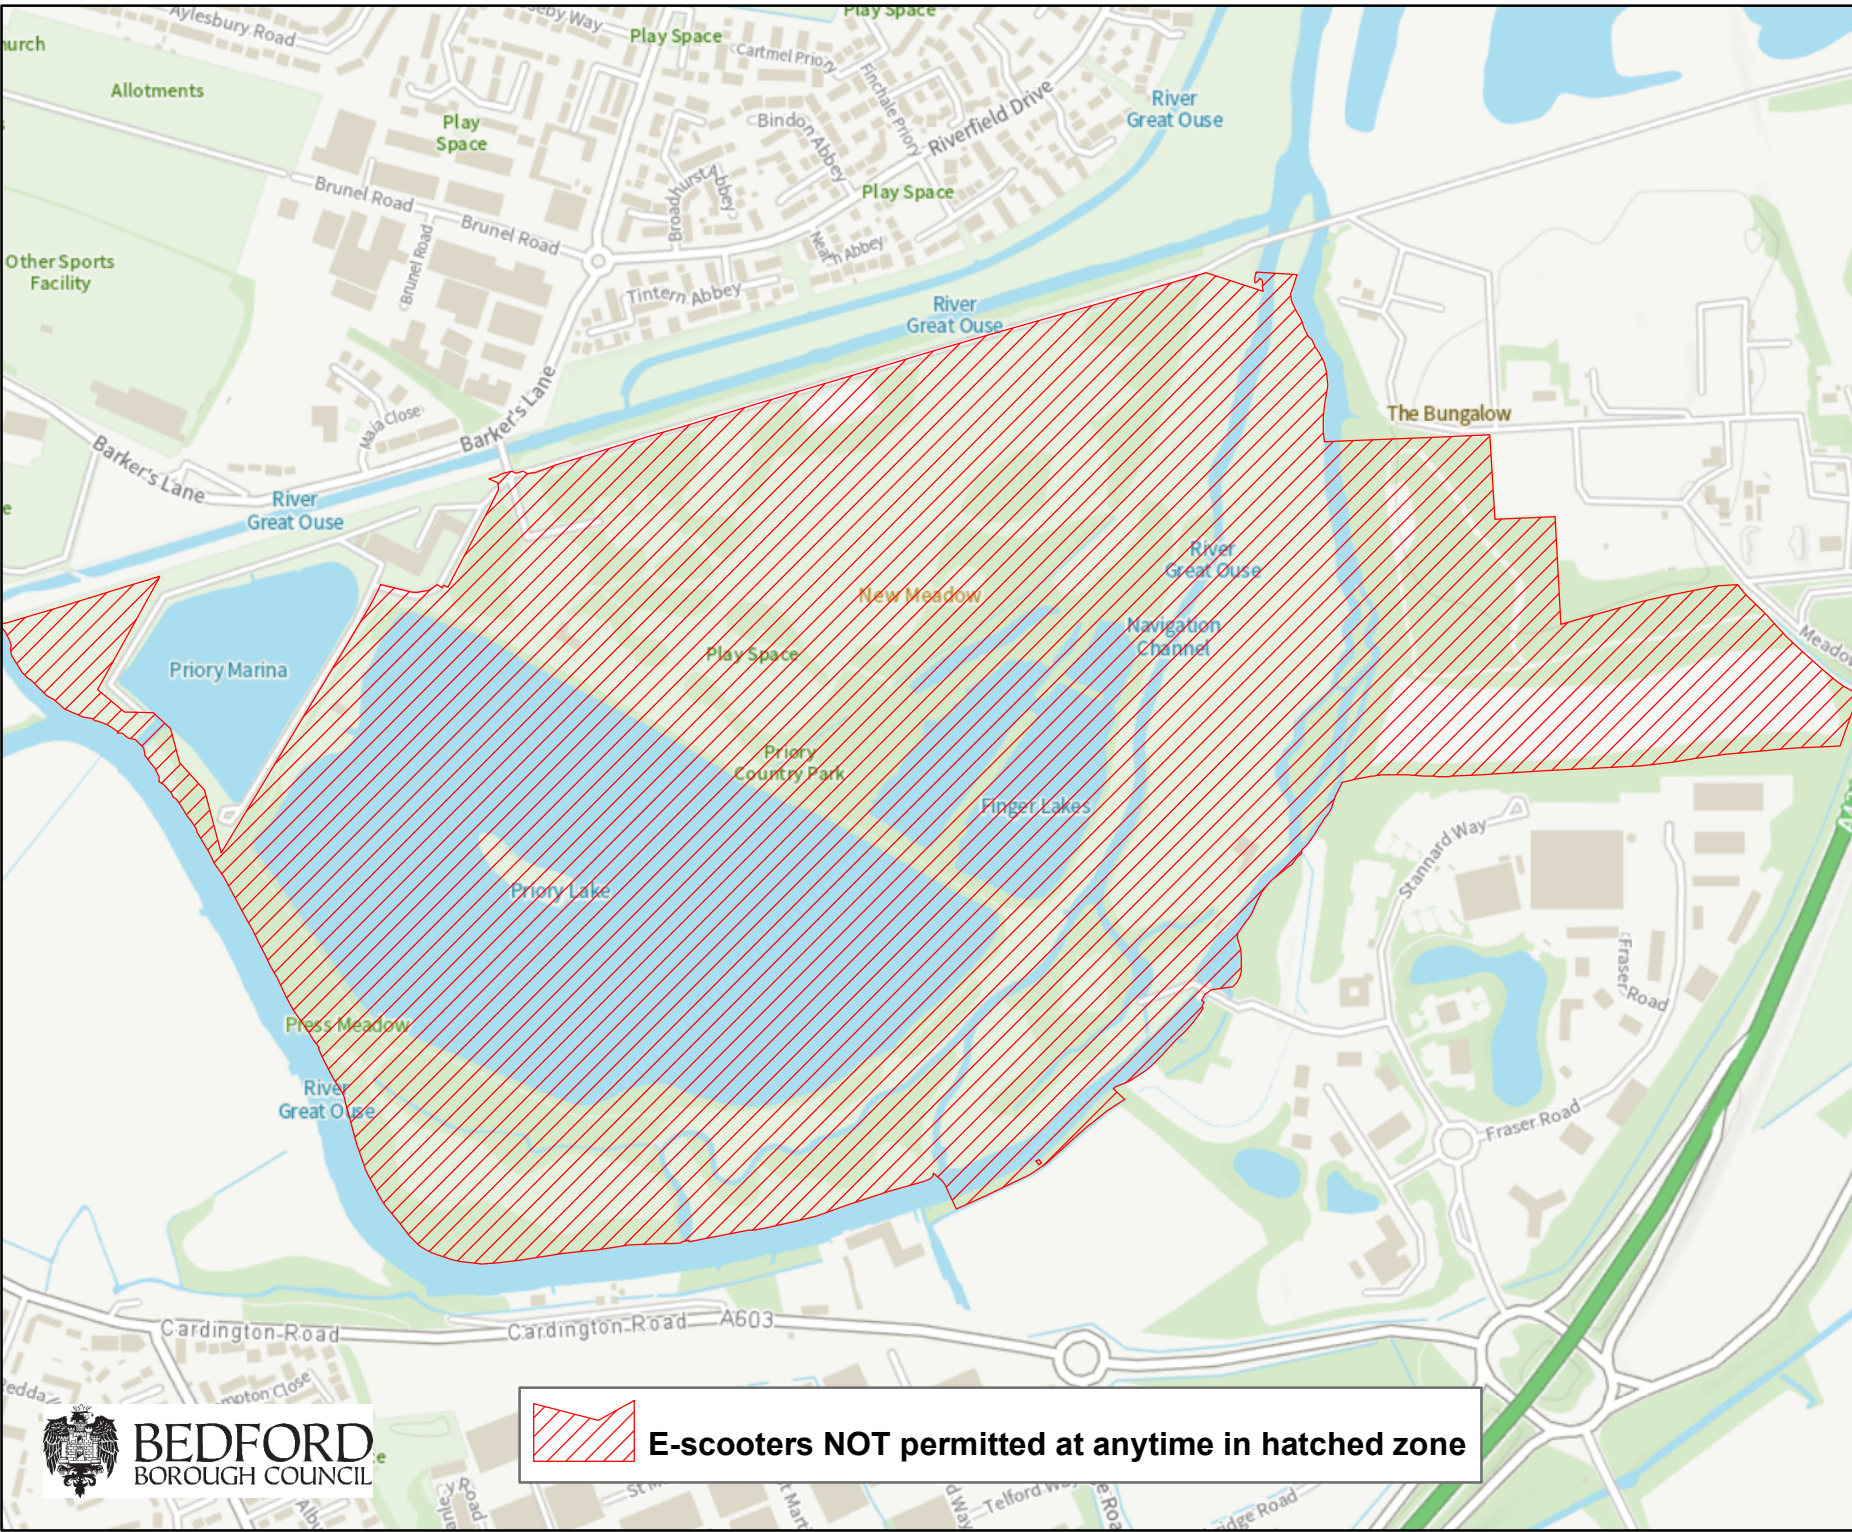

Location

1) Priory Country Park

**Public Spaces Protection
Order (PSPO's)**

**The Anti-Social Behaviour
Crime and Policing Act 2014**

N
Scale A4L : 1:8,000
Date: 12/11/2021