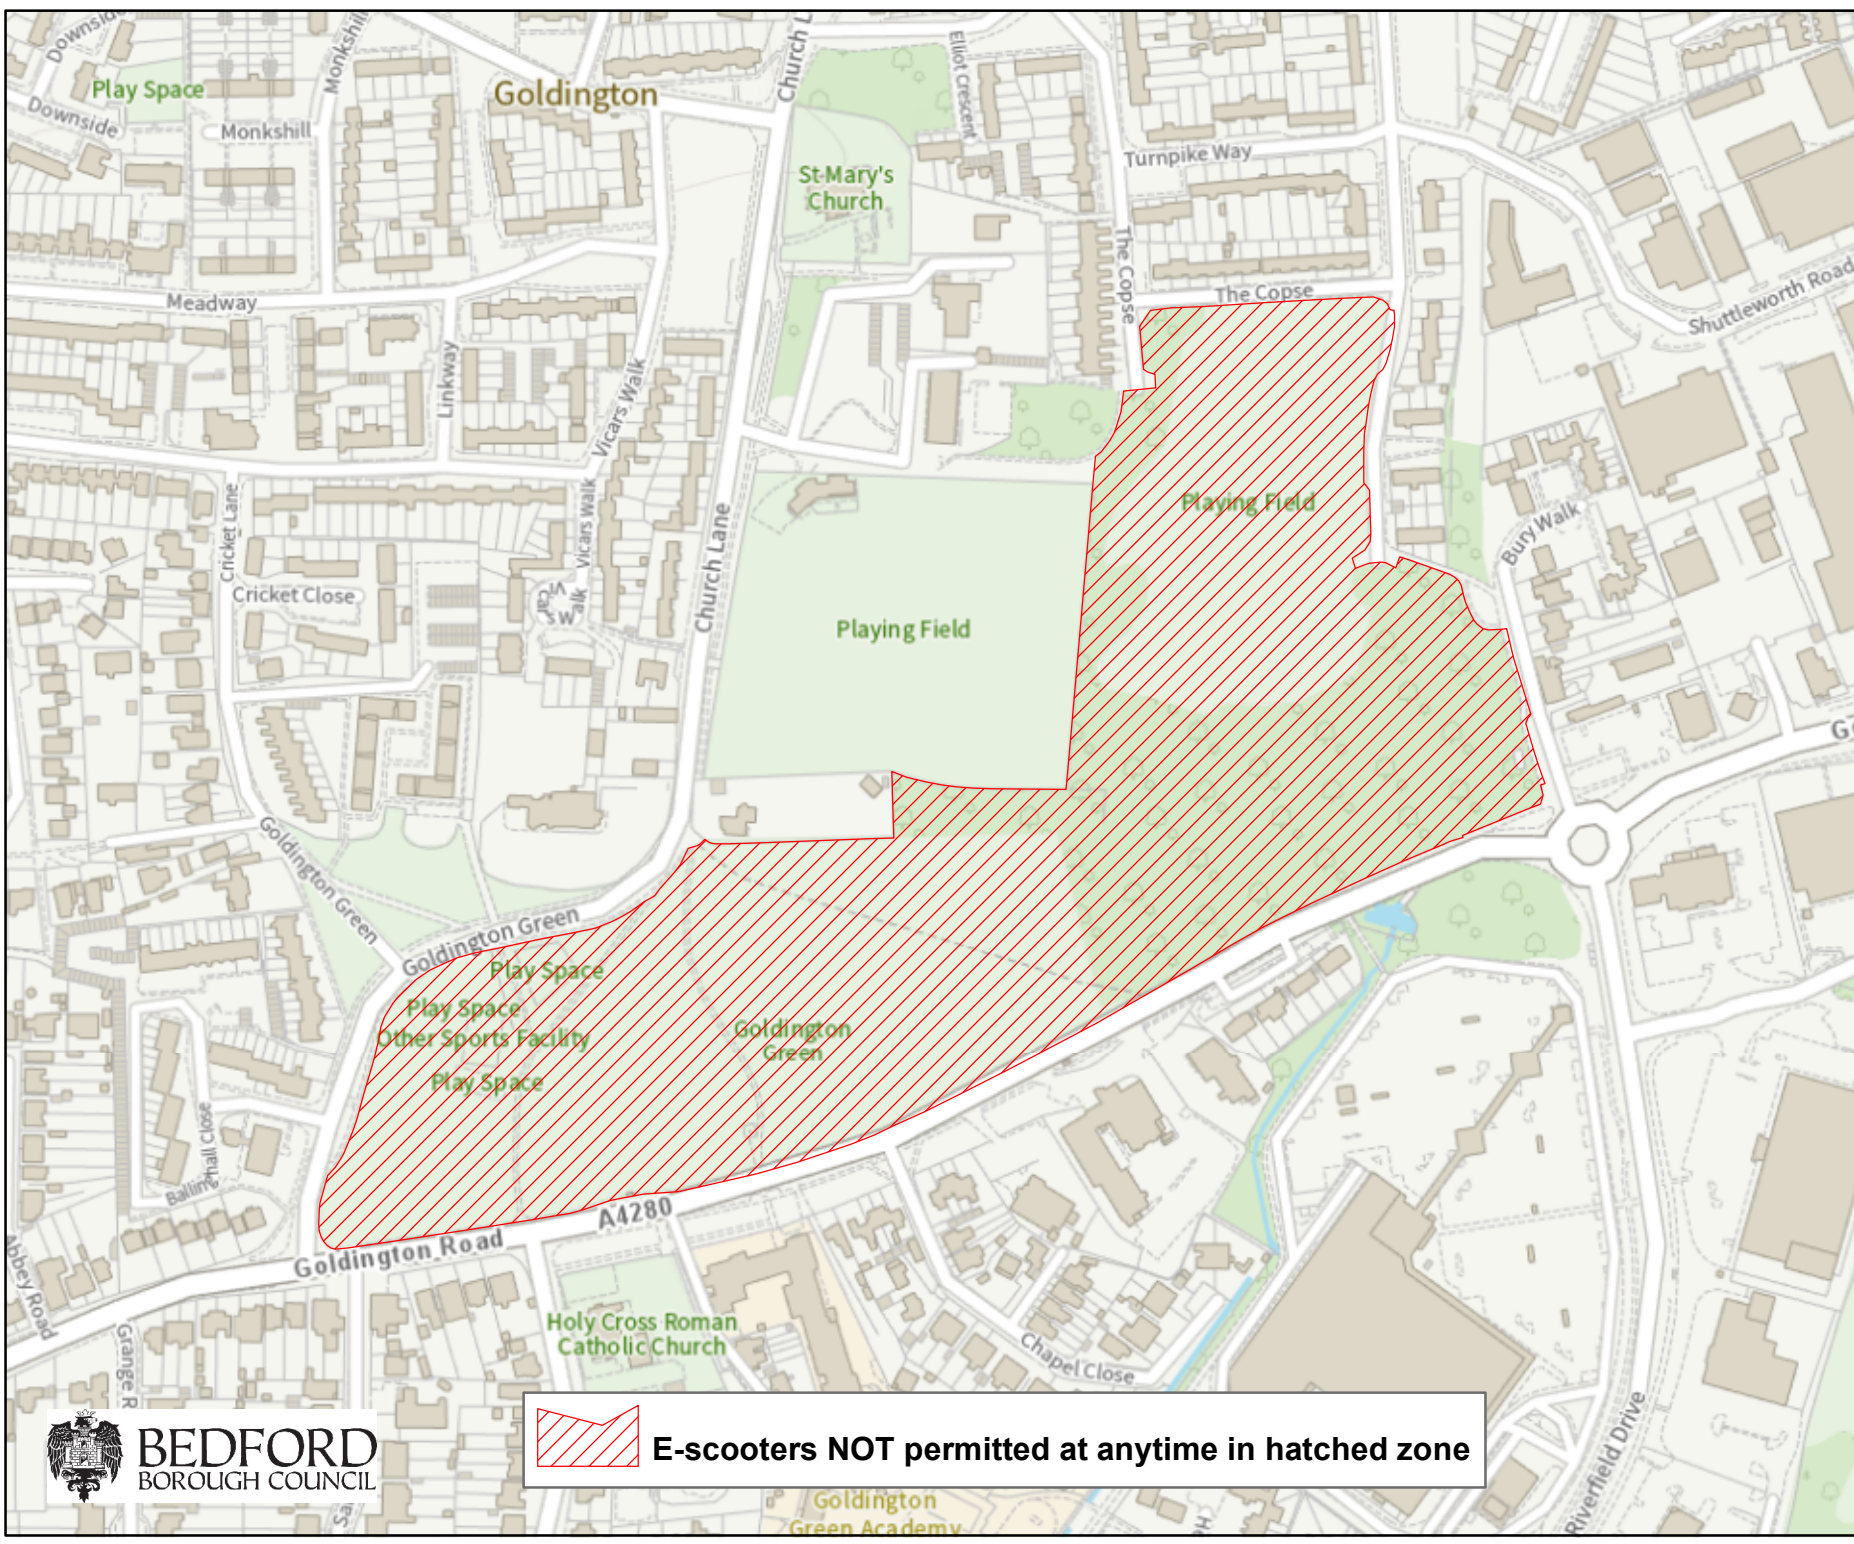

E-scooters
NOT permitted at anytime
in hatched zone

Location

1) Goldington Green

**Public Spaces Protection
Order (PSPO's)**
**The Anti-Social Behaviour
Crime and Policing Act 2014**

N
Scale A4L : 1:3,500
Date: 12/11/2021