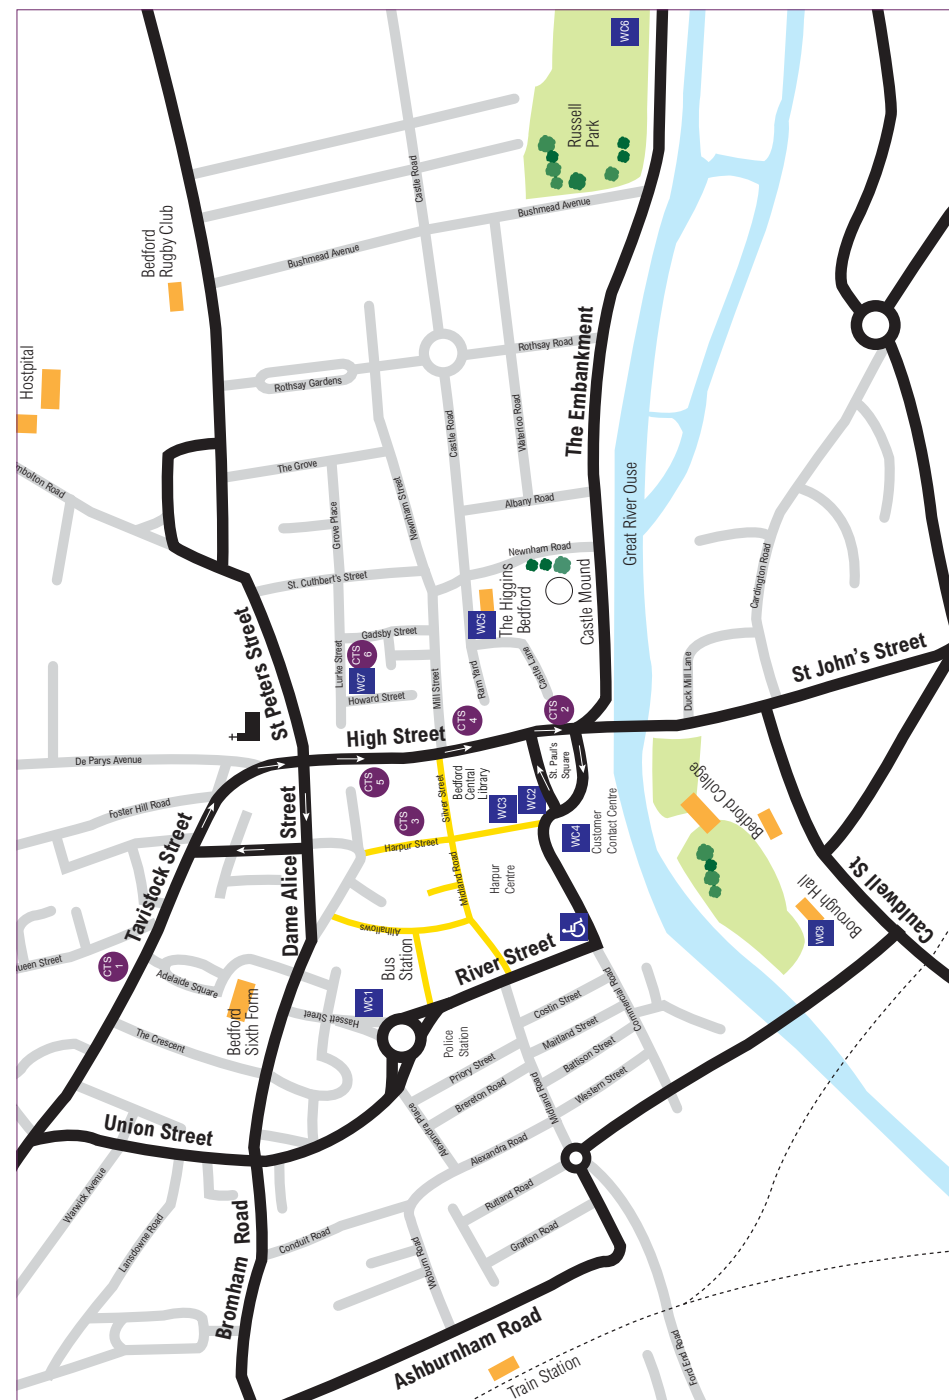

Please note: opening and closing times are subject to change

ENV069_14 (updated May 2022) design@bedford.gov.uk

www.bedford.gov.uk