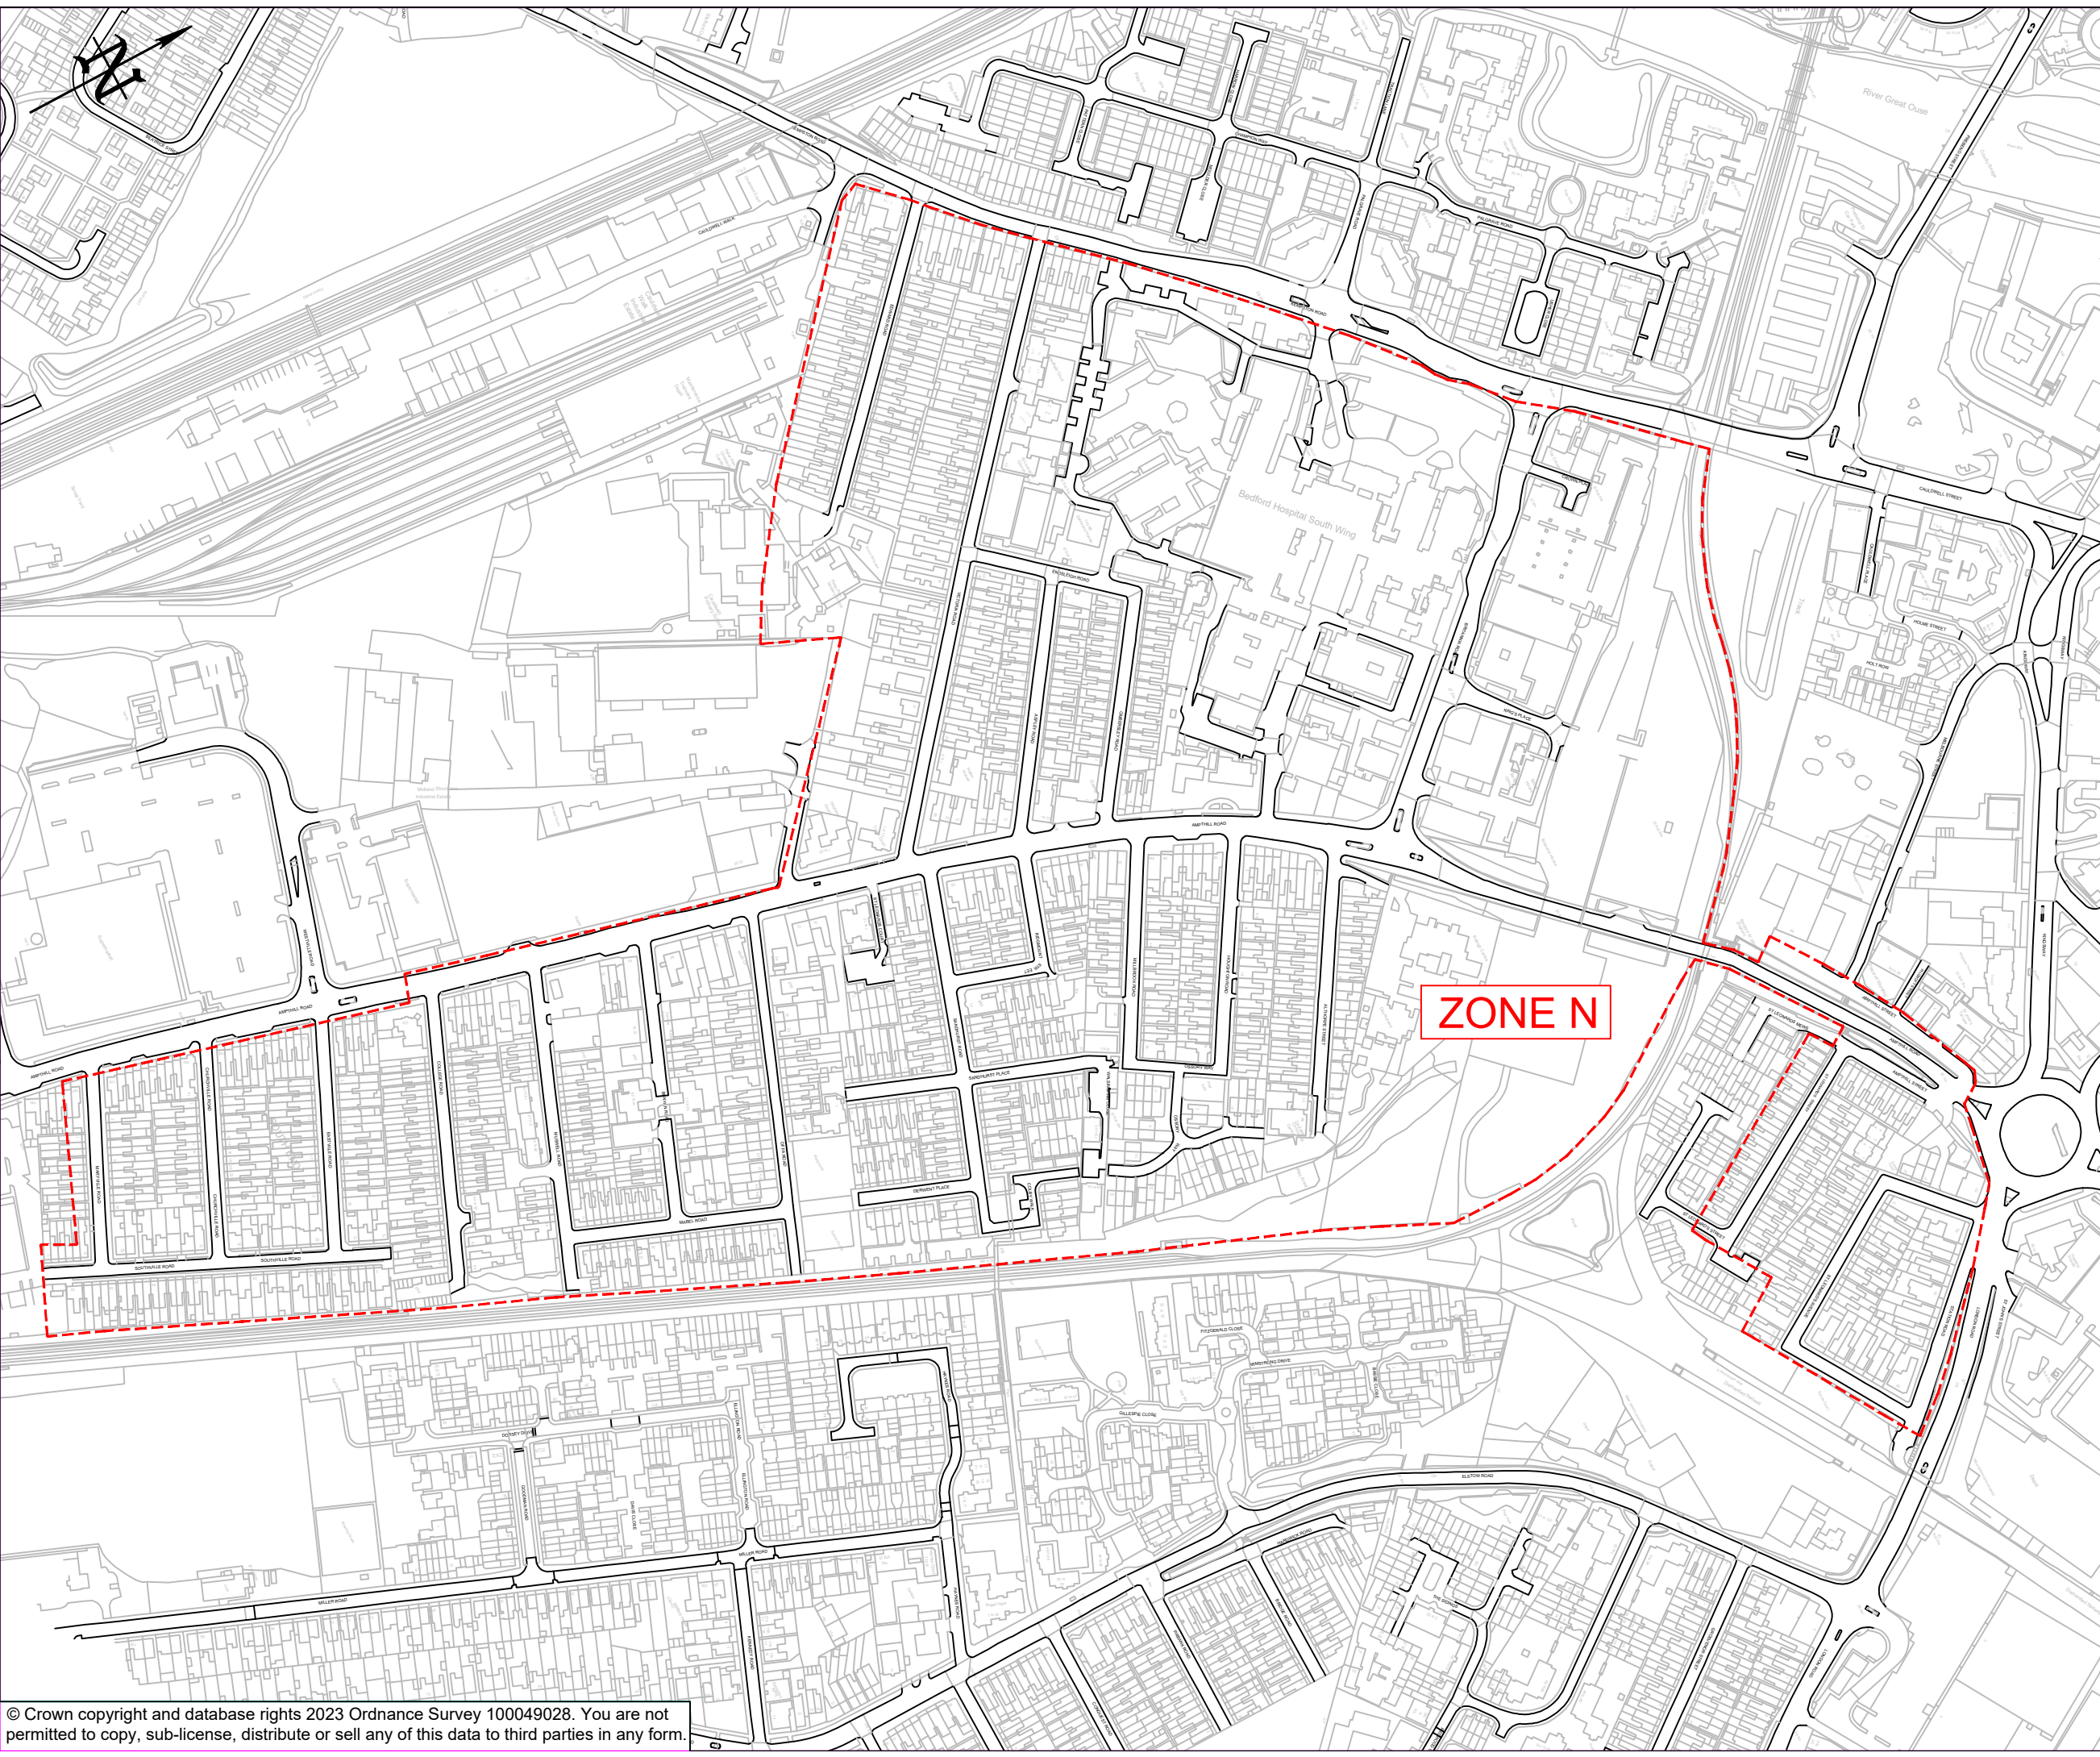

KEY:
- - - Zone N boundary line

ZONE N

09/05/2023	First Issue	0	GM
DATE	AMENDMENTS	REV	BY

Traffic Management
BOROUGH HALL, CAULDWELL ST, BEDFORD, MK42 9AP
Tel. (01234) 267422

CLIENT
Environment

SCHEME
**Bedford Town Centre
Controlled Parking Zone Plan**

DRAWING TITLE
Zone - N

DRG STATUS
Information

SCALE @ A3	DATE	DRAWN	CHECKED
NTS	09/05/2023	GM	AP