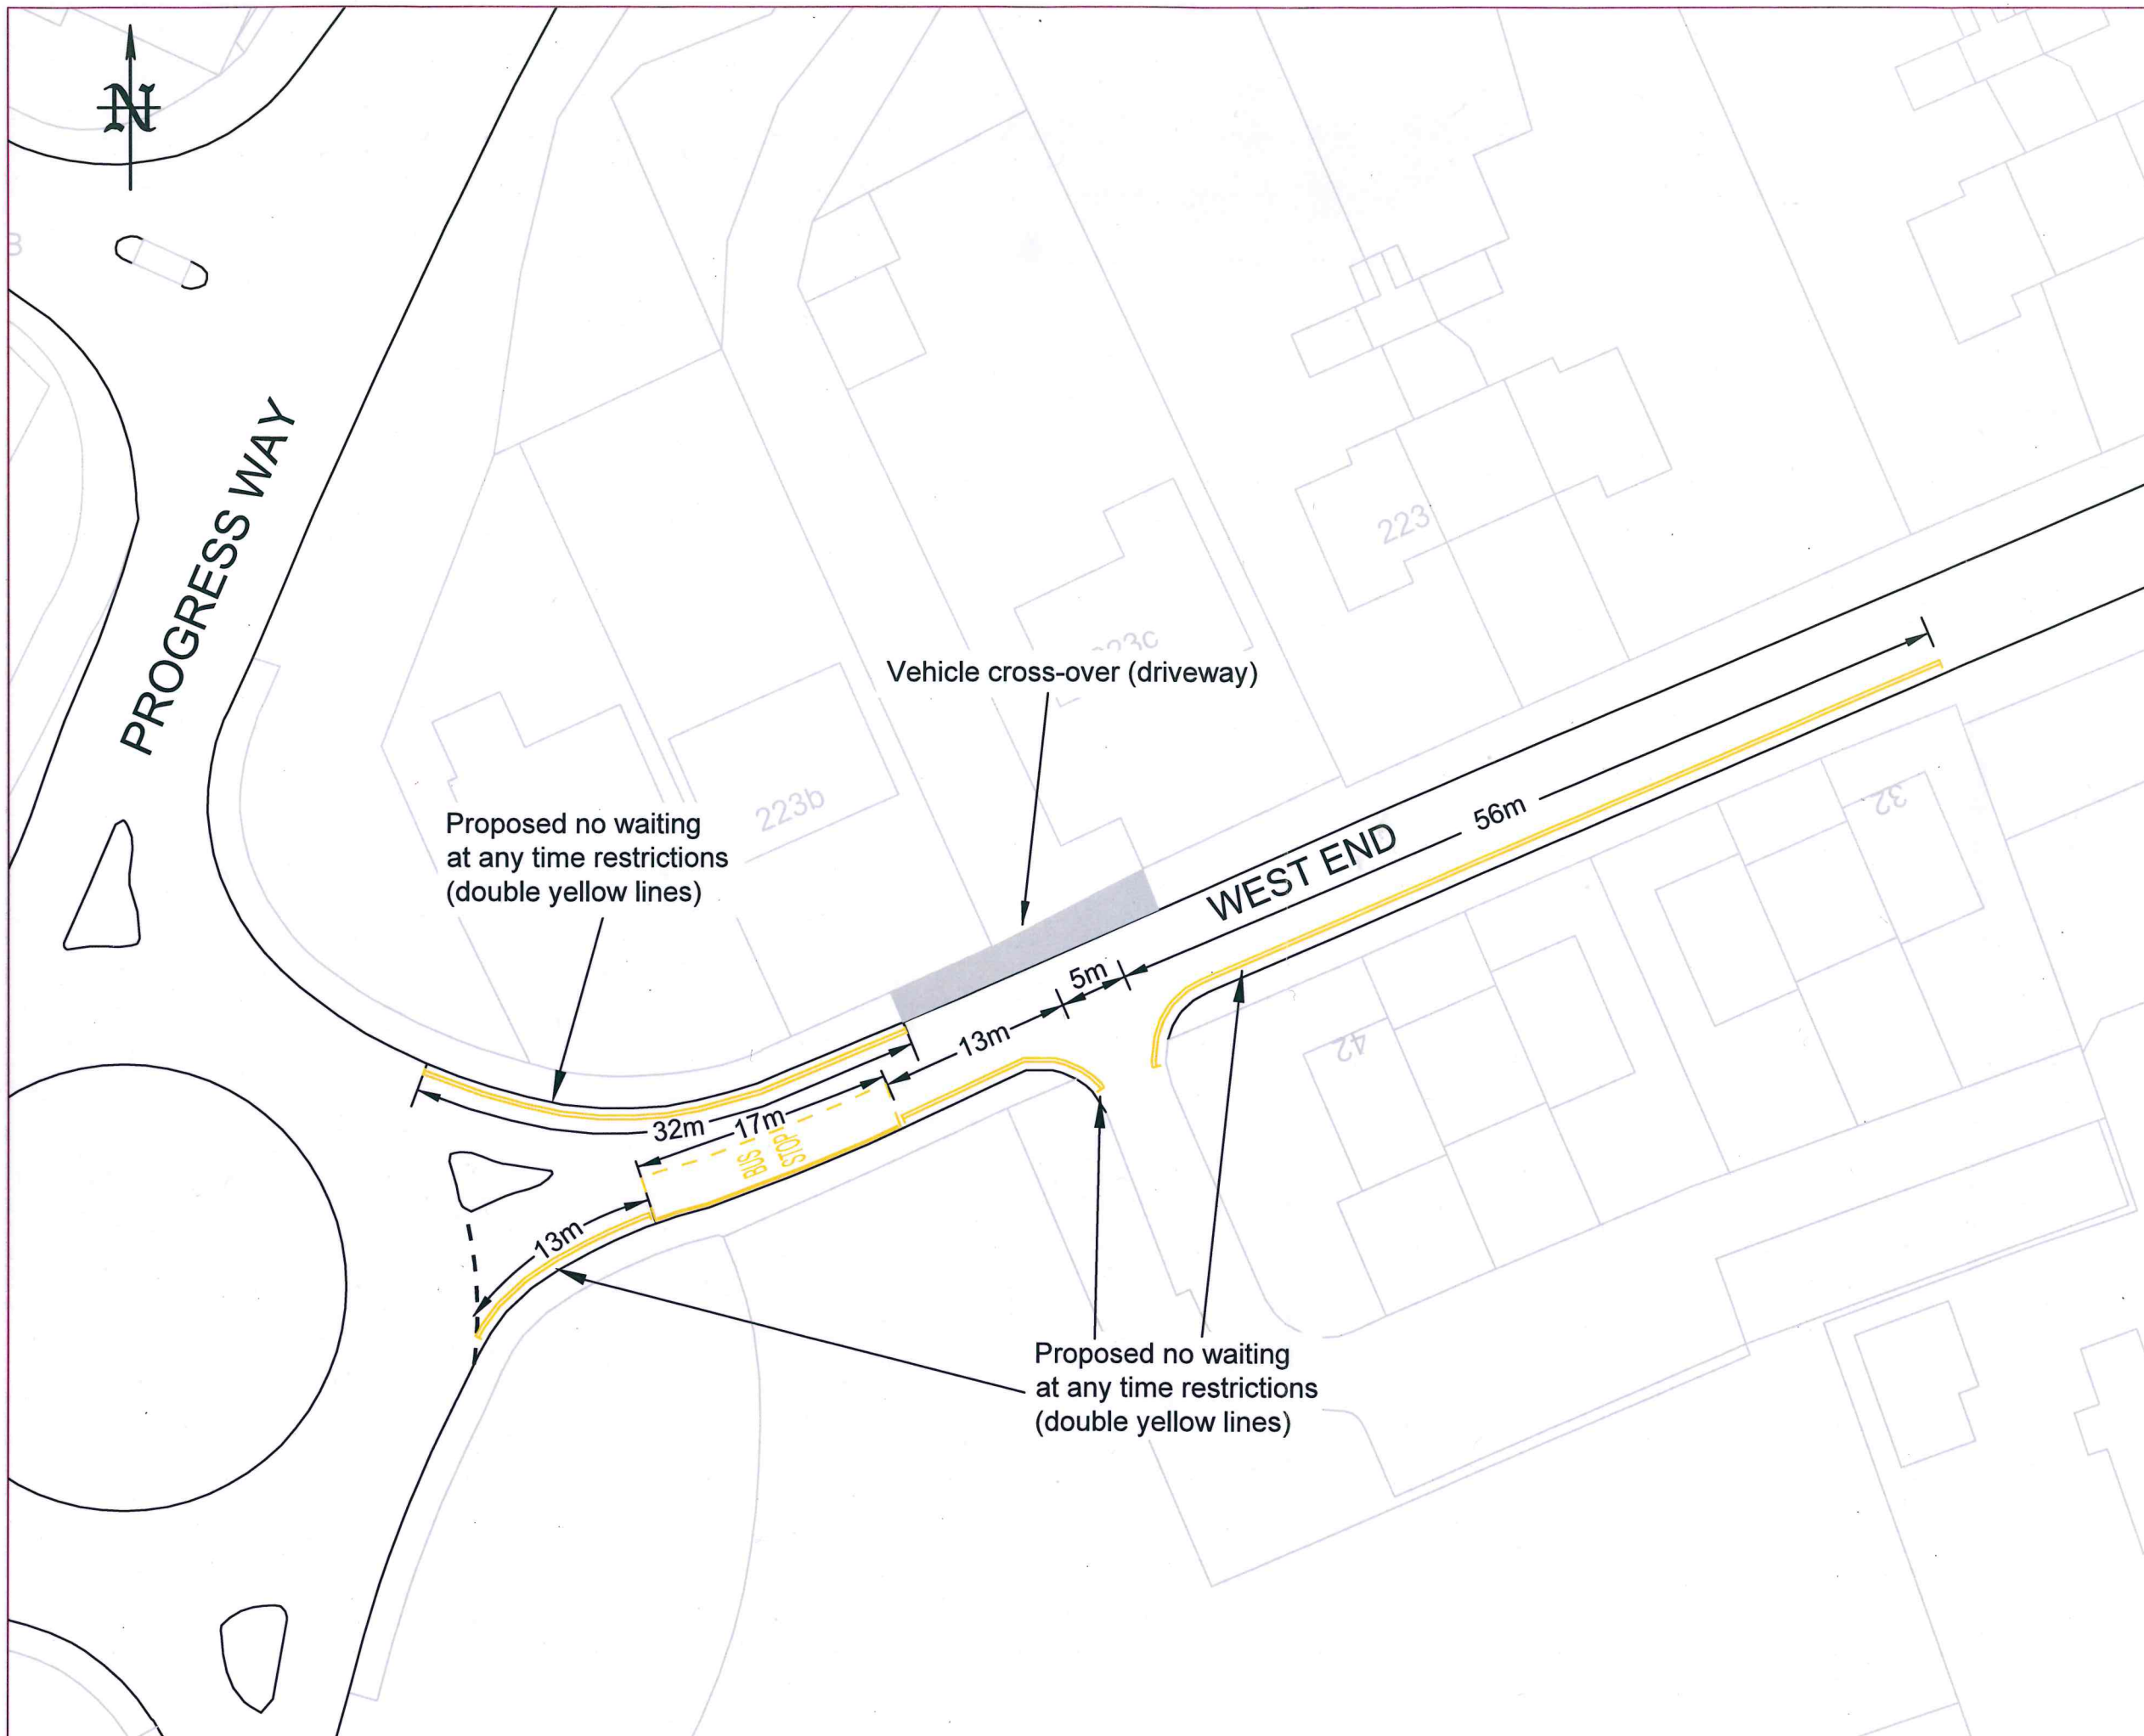

26/11/2021	First Issue	0	GM
DATE	AMENDMENTS	REV	BY

Traffic Management
BOROUGH HALL, CAULDWELL ST, BEDFORD, MK42 9AP
Tel. (01234) 267422

CLIENT
Environment

SCHEME
West End and High Street, Elstow

DRAWING TITLE
Proposed Waiting Restrictions (Plan 1 of 2 - v2)

DRG STATUS
Consultation

SCALE @ A3	DATE	DRAWN	CHECKED
NTS	26/11/2021	GM	JH