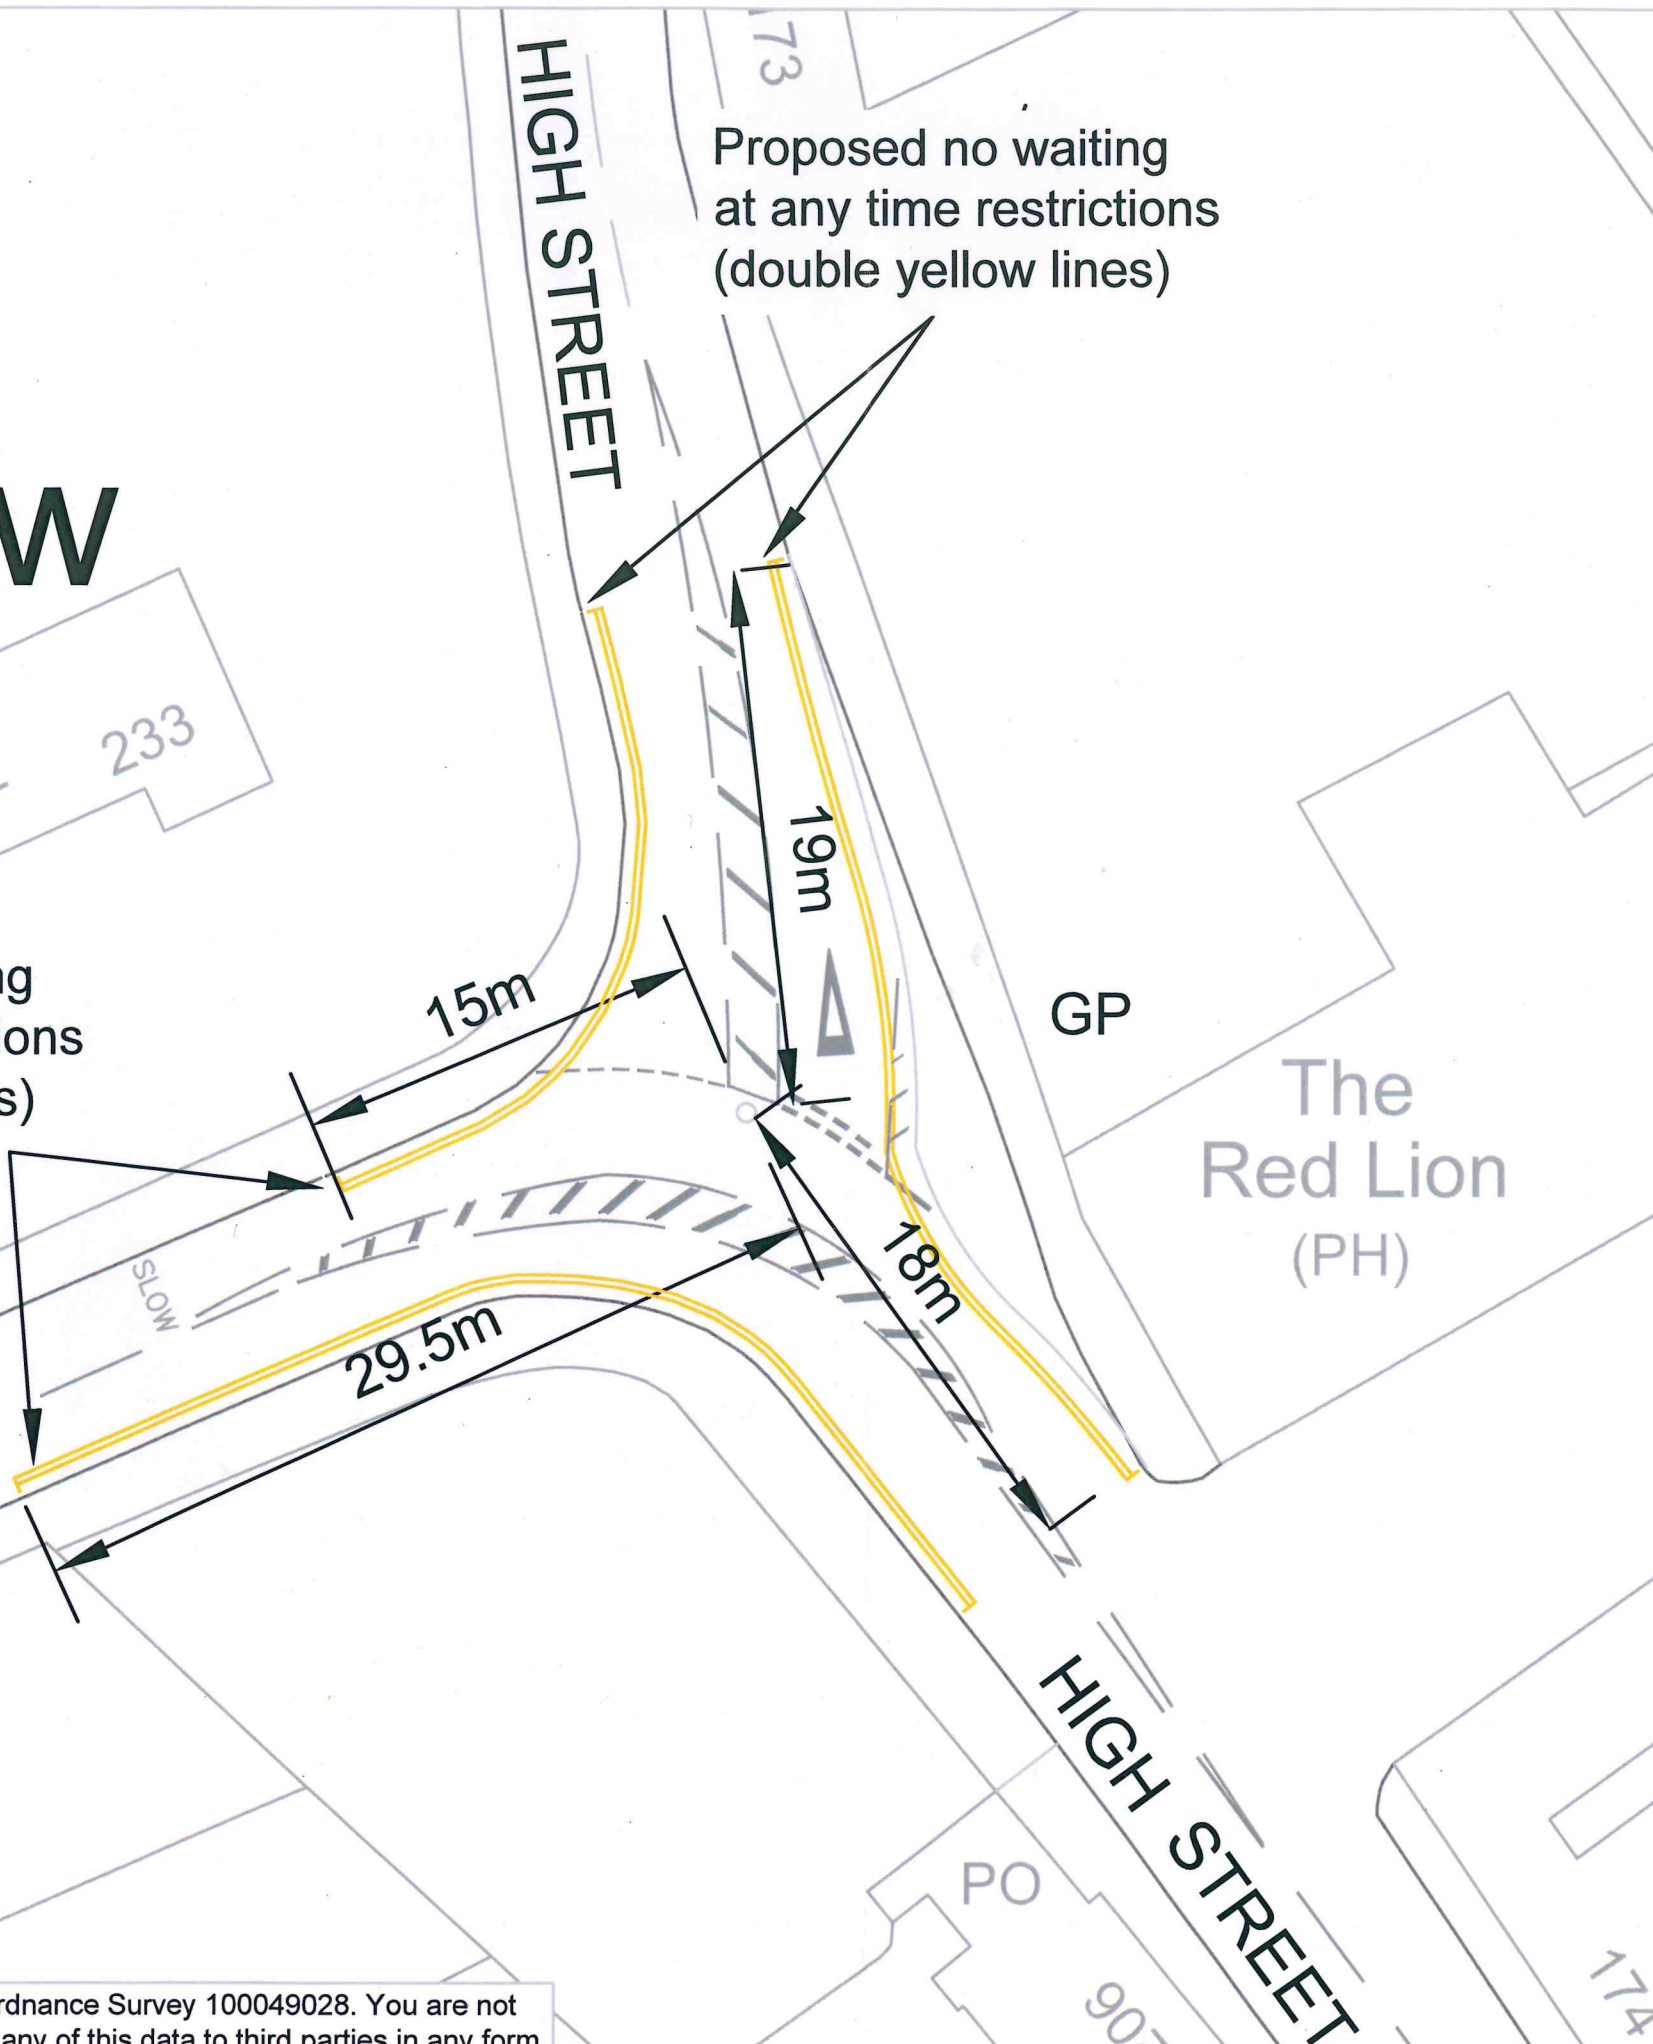

Elstow

HIGH STREET

Proposed no waiting
at any time restrictions
(double yellow lines)

Proposed no waiting
at any time restrictions
(double yellow lines)