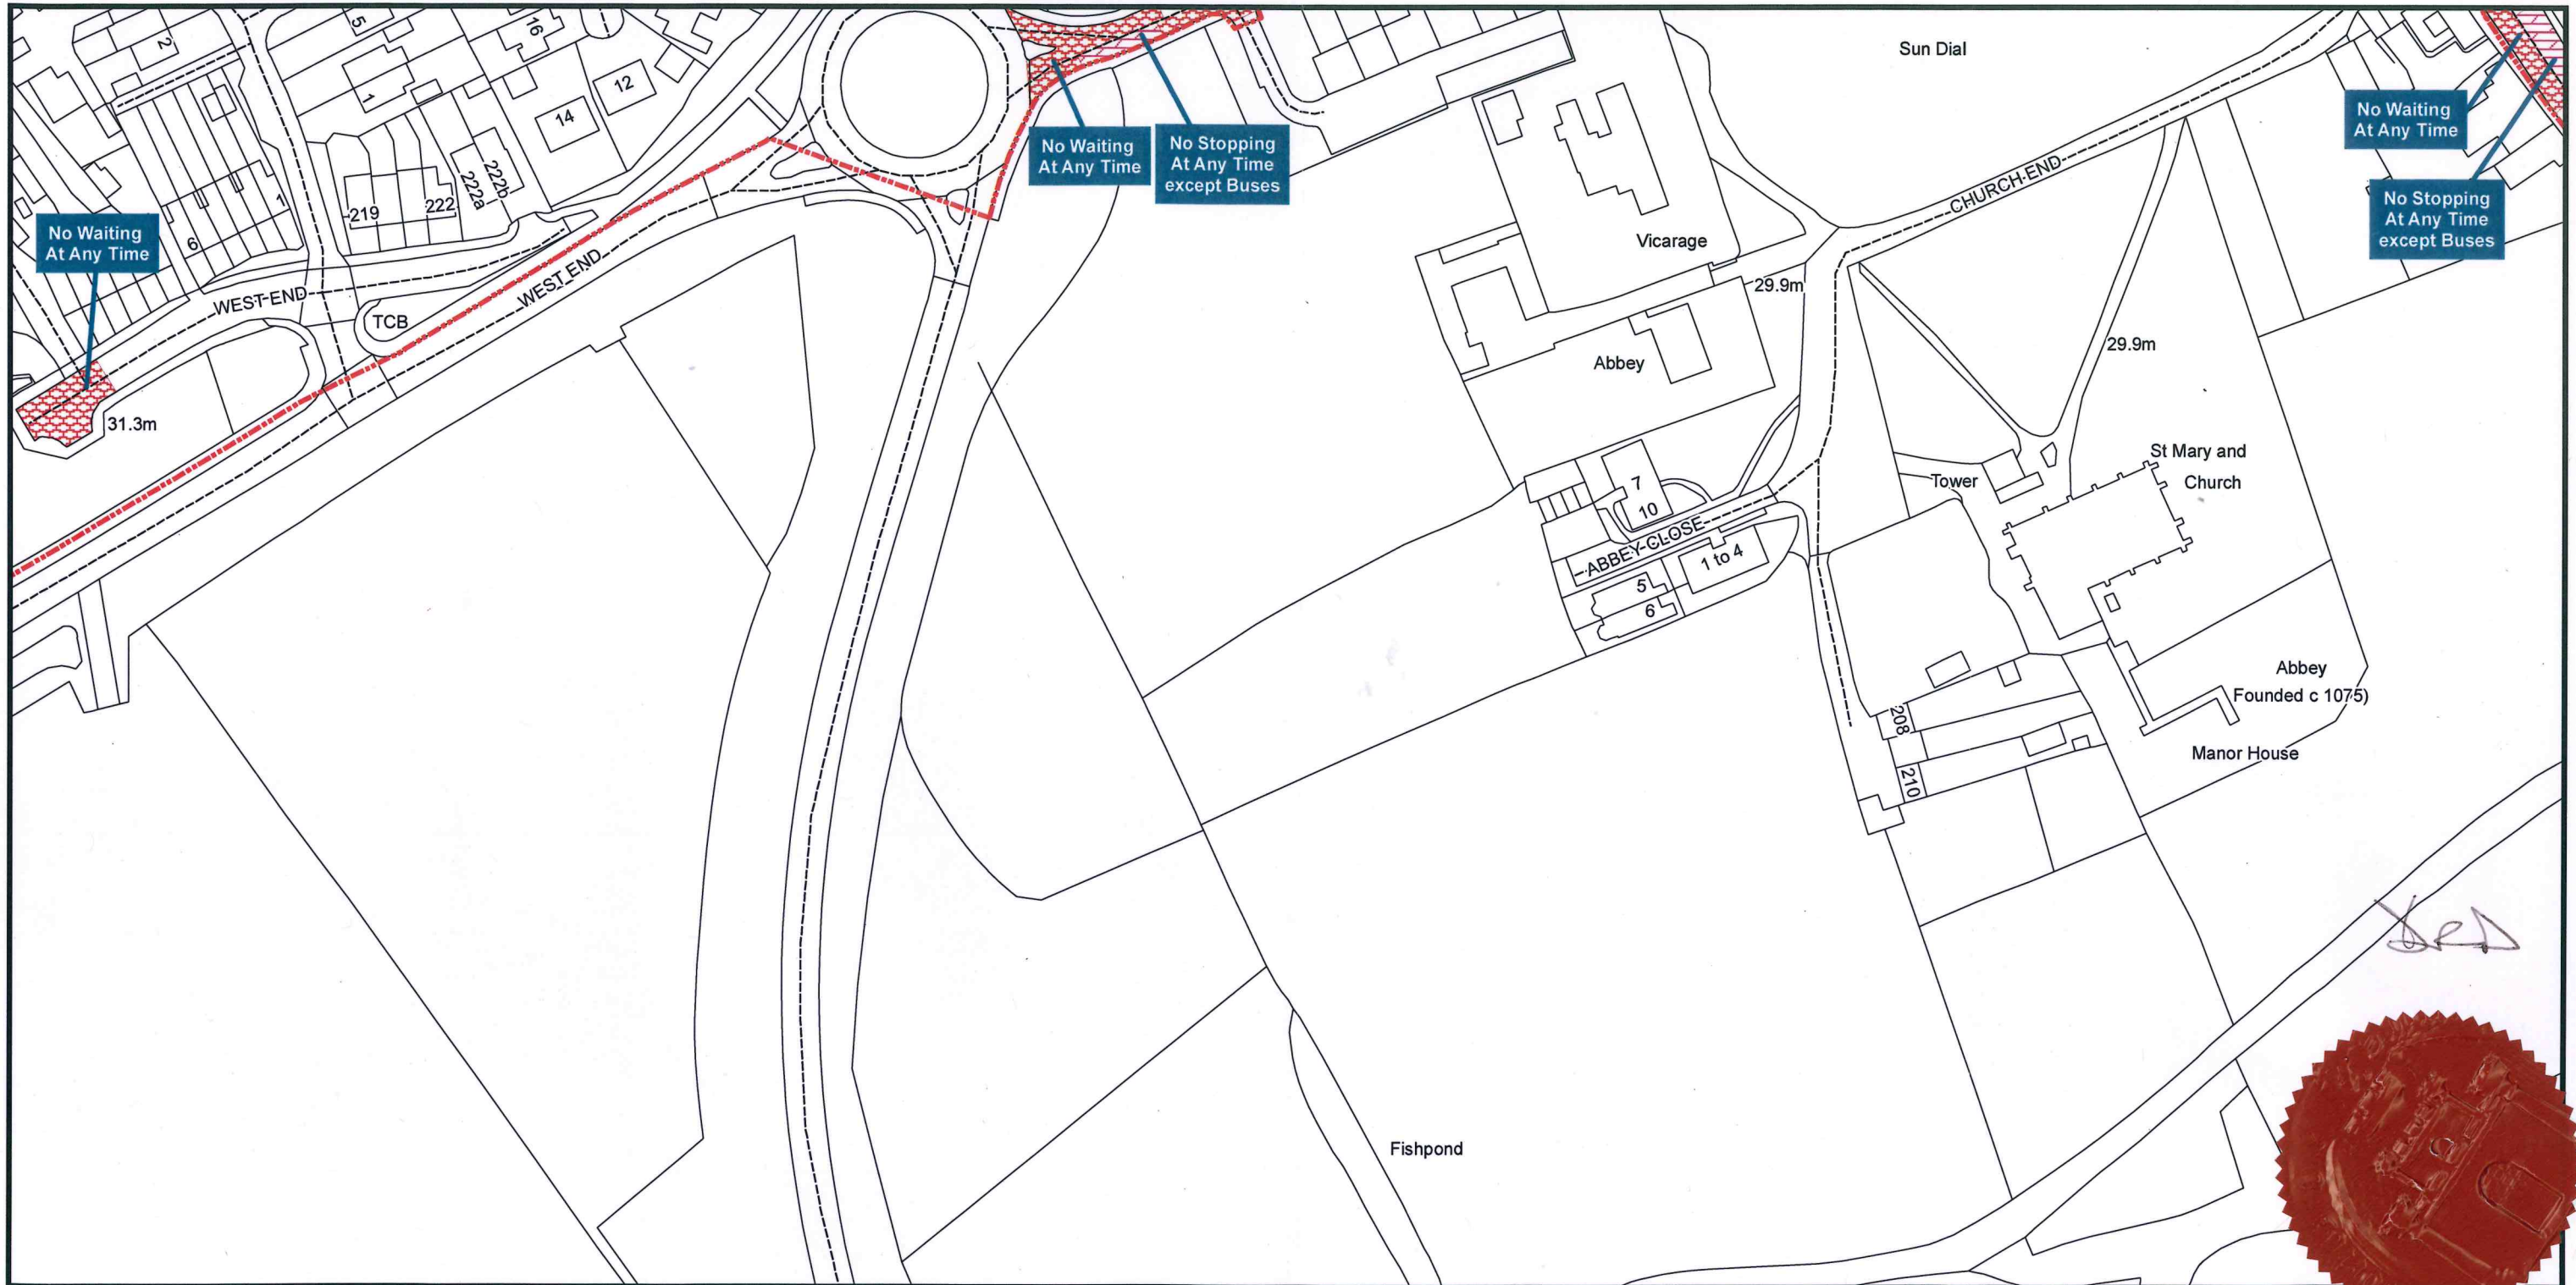

Grid Ref: J 37

Revision No: 2
Date: 11/02/2022

Bedford Borough Council (Bedford Urban Area (South of the River and Queens Park)) (Prohibition and Restriction of Waiting and Loading and Parking Places) Order 2009

Bedford Borough Council
Borough Hall
Cauldwell Street
Bedford MK42 9AP

Reproduced from the Ordnance Survey map with the permission of Her Majesty's Stationary Office © Crown Copyright Licence No. 100049028 (2019). Unauthorised reproduction infringes Crown Copyright and may lead to prosecution or civil proceedings.

Scale - 1:1,250