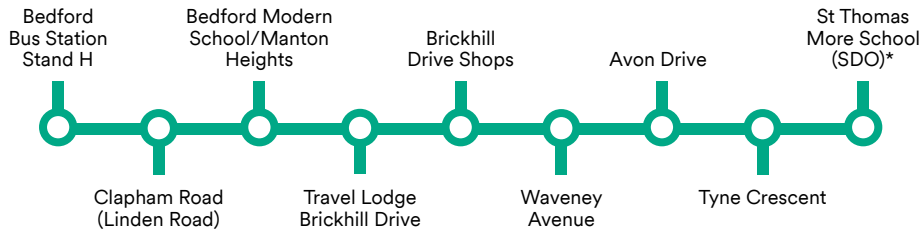

Please refer to the complete timetable available on the Stagecoach app.

6 Bedford to Tyne Crescent Brickhill

Via Brickhill Drive and Waveney Avenue

Days	First bus	Up to frequency	Last bus
Mon-Fri	05:35	Up to every 20 minutes	22:30
Sat	06:00	Up to every 30 minutes	22:30
Sun	08:40	Up to every 60 minutes	17:40

Please refer to the complete timetable available on the Stagecoach app.

*School Days Only

8 Bedford to Northwing Hospital

Days	First bus	Up to frequency	Last bus
Mon-Fri	05:30	Up to every 60 minutes	22:30
Sat	05:30	Up to every 60 minutes	22:30
Sun	08:30	Up to every 60 minutes	17:30