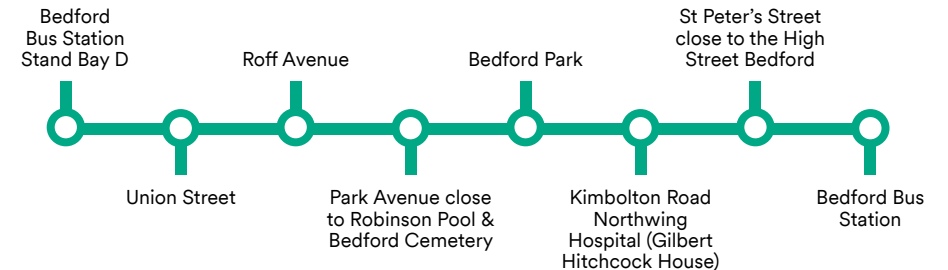

8 Bedford to Northwing Hospital

Days	First bus	Up to frequency	Last bus
Mon-Fri	05:30	Up to every 60 minutes	22:30
Sat	05:30	Up to every 60 minutes	22:30
Sun	08:30	Up to every 60 minutes	17:30

Please refer to the complete timetable available on the Stagecoach app.