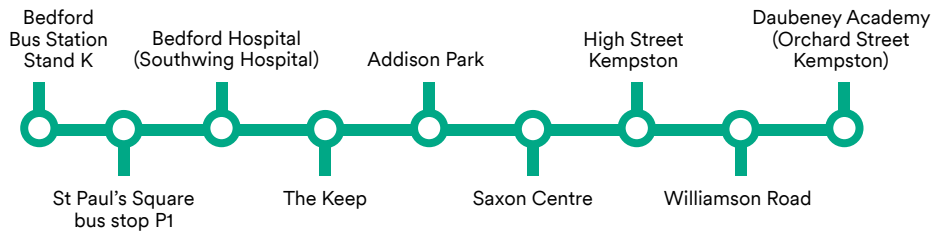

1 Bedford to Kempston

Via Bedford South Wing Hospital, Saxon Centre and Kempston High Street

Days	First Bus	Up to frequency	Last bus
Mon-Fri	05:00	Up to every 15 minutes	22:30
Sat	05:00	Up to every 30 minutes	22:30
Sun	08:30	Up to every 30 minutes	17:30

Please refer to the complete timetable available on the Stagecoach app.