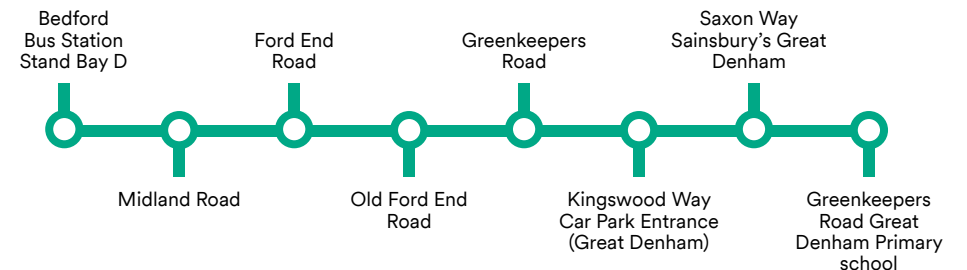

8 Bedford to Great Denham

Days	First bus	Up to frequency	Last bus
Mon-Fri	06:15	Up to every 60 minutes	22:15
Sat	06:15	up to every 60 minutes	22:15
Sun	09:15	Up to every 60 minutes	17:15

Please refer to the complete timetable available on the Stagecoach app.