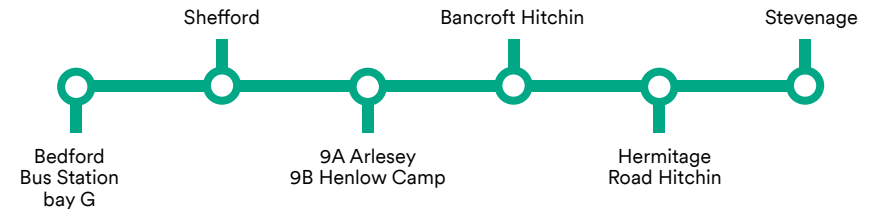

9A/9B Bedford to Stevenage

Via Shefford, Clifton, Arlesey(9A), Henlow Camp(9B) and Hitchin

Days	First bus	Up to frequency	Last bus
Mon-Fri	04:30 (9A) 05:30(9B)	Up to every 60 minutes combined	18:30(9A) 17:30(9B)
Sat	04:30 (9A) 05:30(9B)	Up to every 60 minutes combined	18:30(9A) 17:30(9B)
Sun	NO SERVICE		

Please refer to the complete timetable available on the Stagecoach app.