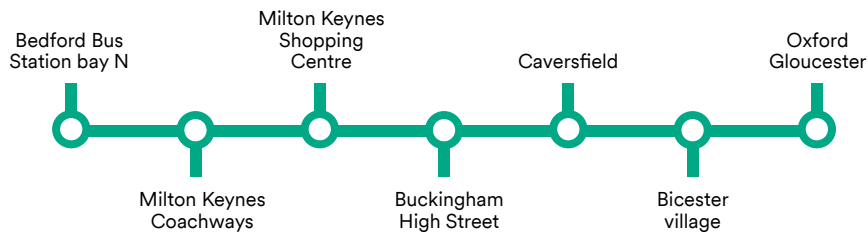

Please refer to the complete timetable available on the Stagecoach app.

X5 Bedford to Oxford

Via Milton Keynes, Buckingham, Caversfield & Bicester

Days	First bus	Up to frequency	Last bus
Mon-Fri	04:05	Up to every 30 minutes	19:55
Sat	04:05	Up to every 30 minutes	19:55
Sun	05:45	Up to every 30 minutes	19:15

Please refer to the complete timetable available on the Stagecoach app.

SB12 Stevenage Bus Station to Hudson Road Shops

Via Six Hills Way and Chells Way

Days	First Bus	Up to frequency	Last bus
Mon-Fri	06:50	Up to every 30 minutes	17:50
Sat	06:50	Up to every 30 minutes	17:50
Sun	No service		

Please refer to the complete timetable available on the Stagecoach app.

Rural Services

Operated on behalf of Bedford Borough Council

Bus	Destination	Time		
22	Bedford Bus Station - Brickhill	11:45	12:15	12:28
22A	Bedford - Wood End - Bedford (Mon, Wed, Fri)	10:35	-	14:35
25	Bedford Bus Station - Rushden (Mon - Sat)	08:45	Infrequent Service	16:10
27	Bedford Bus Station - Great Barford (Tues, Thurs, Sat)	10:35	-	14:35
28	Bedford Bus Station - Kimbolton the Saddle (Mon- Sat)	07:40	Every 2 hours	17:10
28A	Bedford Bus Station - Little Stoughton - Bolnhurst Church Lane (Mon - Sat)	08:50	Infrequent Service	17:50