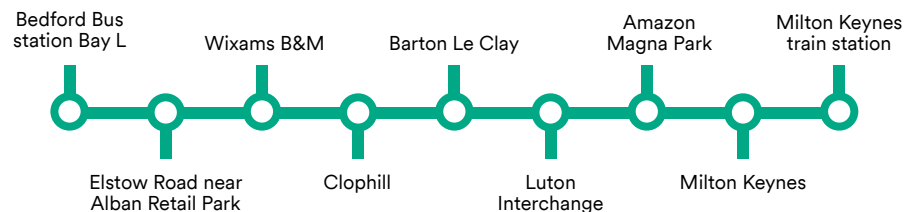

Please refer to the complete timetable available on the Stagecoach app.

20 Bedford to Priority Business Park

Via Putnoe, Thurleigh, Bletsoe, Riseley, Swineshead, Upper Dean and Tilbrook

Days	First bus	Up to frequency	Last bus
Mon-Fri	05:50	Up to every 60 minutes (Limited Service)	17:50
Sat	No Service		
Sun	No Service		

Please refer to the complete timetable available on the Stagecoach app.

MK1 Bedford to Milton Keynes Train Station

Via Luton Town Centre, Luton Airport, Milton Keynes Kingston Industrial Area & Milton Keynes Shopping Centre

Days	First bus	Up to frequency	Last bus
Mon-Fri	04:45	Up to every 60 minutes	20:10
Sat	04:45	Up to every 60 minutes	20:10
Sun	05:45	Up to every 60 minutes	19:10

Please refer to the complete timetable available on the Stagecoach app.