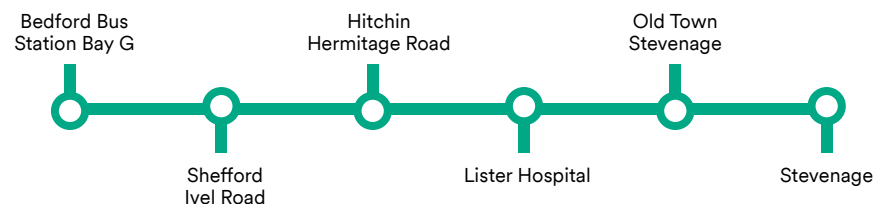

Please refer to the complete timetable available on the Stagecoach app.

9D Bedford to Henlow Camp and Stevenage

Via Hitchin Town Centre, Hitchin Asda, Lister Hospital and Stevenage Old Town

Days	First bus	Up to frequency	Last bus
Mon-Fri	04:50	-	-
Sat	04:50	-	-
Sun	07:00	Up to every 2 Hours	17:00

Please refer to the complete timetable available on the Stagecoach app.

20 Bedford to Priority Business Park

Via Putnoe, Thurleigh, Bletsoe, Riseley, Swineshead, Upper Dean and Tilbrook

Days	First bus	Up to frequency	Last bus
Mon-Fri	05:50	Up to every 60 minutes (Limited Service)	17:50
Sat	No Service		
Sun	No Service		