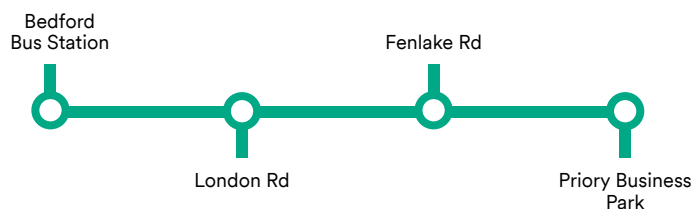

Please refer to the complete timetable available on the Stagecoach app.

20 Bedford to Priority Business Park

Via Putnoe, Thurleigh, Bletsoe, Riseley, Swineshead, Upper Dean and Tilbrook

Days	First bus	Up to frequency	Last bus
Mon-Fri	05:50	Up to every 60 minutes (Limited Service)	17:50
Sat	No Service		
Sun	No Service		

Please refer to the complete timetable available on the Stagecoach app.

MK1 Bedford to Milton Keynes Train Station

Via Luton Town Centre, Luton Airport, Milton Keynes Kingston Industrial Area & Milton Keynes Shopping Centre