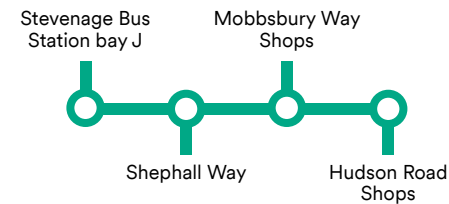

SB12 Stevenage Bus Station to Hudson Road Shops

Via Six Hills Way and Chells Way

Days	First Bus	Up to frequency	Last bus
Mon-Fri	06:50	Up to every 30 minutes	17:50
Sat	06:50	Up to every 30 minutes	17:50
Sun	No service		

Please refer to the complete timetable available on the Stagecoach app.