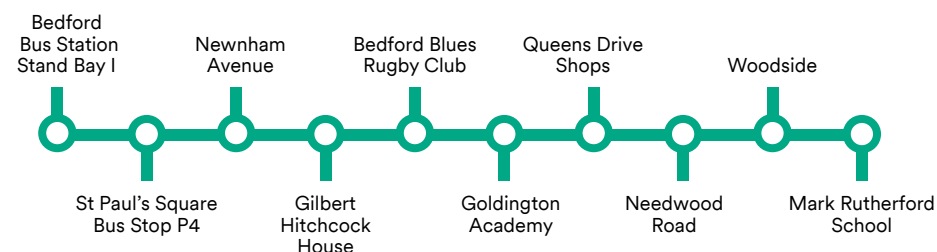

Please refer to the complete timetable available on the Stagecoach app. *Later buses to Shortstown are available on service 9.

5 Bedford to Mark Rutherford School

Via Goldington, Needwood Road and Woodside

Days	First bus	Up to frequency	Last bus
Mon-Fri	05:20	Up to every 30 minutes	22:30
Sat	05:20	up to every 30 minutes	22:30
Sun	08:30	Up to every 60 minutes	17:30

Please refer to the complete timetable available on the Stagecoach app.