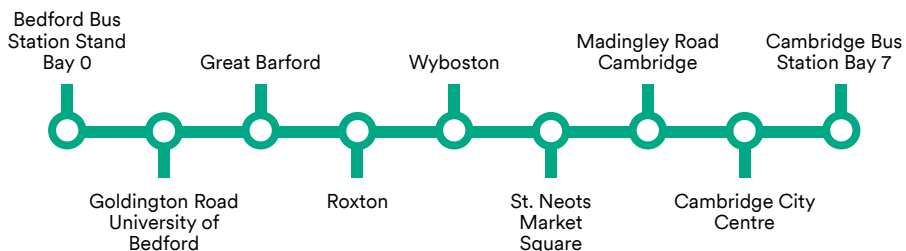

905 Bedford to Cambridge Bus Station

Via Wyboston, Eaton Socon, and St Neots

Days	First bus	Up to frequency	Last bus
Mon-Fri	04:20	Up to every 30 minutes	21:50
Sat	04:45	Up to every 30 minutes	21:50
Sun	06:40	Up to every 60 minutes	18:40

Please refer to the complete timetable available on the Stagecoach app.