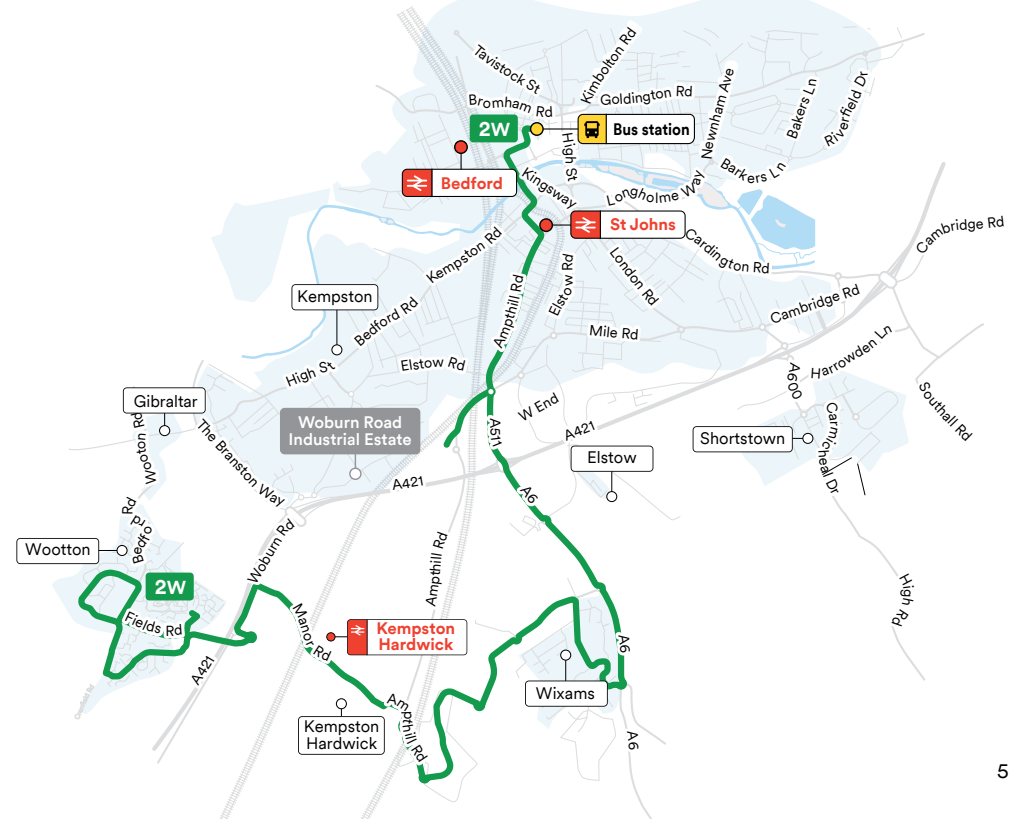

Please refer to the complete timetable available on the Stagecoach app.

2W Bedford to Wootton

Bedford Hospital, Bedford Interchange Retail Park and Wixams

Days	First Bus	Up to frequency	Last bus
Mon-Fri	04:50	Up to every 30 minutes	20:30
Sat	04:50	Up to every 30 minutes	20:30
Sun	No service		

Please refer to the complete timetable available on the Stagecoach app.

3 Bedford to Shortstown

Via Fenlake

Days	First Bus	Up to frequency	Last bus
Mon-Fri	06:15	Up to every 30 minutes	18:15*
Sat	06:15	Up to every 30 minutes	18:15
Sun	08:30	Up to every 60 minutes	17:30

Please refer to the complete timetable available on the Stagecoach app. *Later buses to Shortstown are available on service 9.

5 Bedford to Mark Rutherford School

Via Goldington, Needwood Road and Woodside