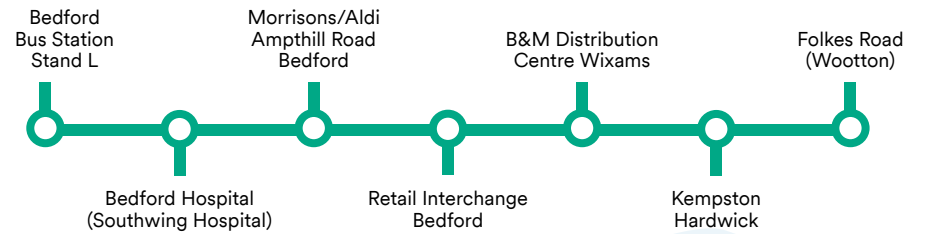

Please refer to the complete timetable available on the Stagecoach app.

2W Bedford to Wootton

Bedford Hospital, Bedford Interchange Retail Park and Wixams

Days	First Bus	Up to frequency	Last bus
Mon-Fri	04:50	Up to every 30 minutes	20:30
Sat	04:50	Up to every 30 minutes	20:30
Sun	No service		

Please refer to the complete timetable available on the Stagecoach app.

3 Bedford to Shortstown

Via Fenlake

Days	First Bus	Up to frequency	Last bus
Mon-Fri	06:15	Up to every 30 minutes	18:15*
Sat	06:15	Up to every 30 minutes	18:15
Sun	08:30	Up to every 60 minutes	17:30

Please refer to the complete timetable available on the Stagecoach app. *Later buses to Shortstown are available on service 9.

5 Bedford to Mark Rutherford School

Via Goldington, Needwood Road and Woodside