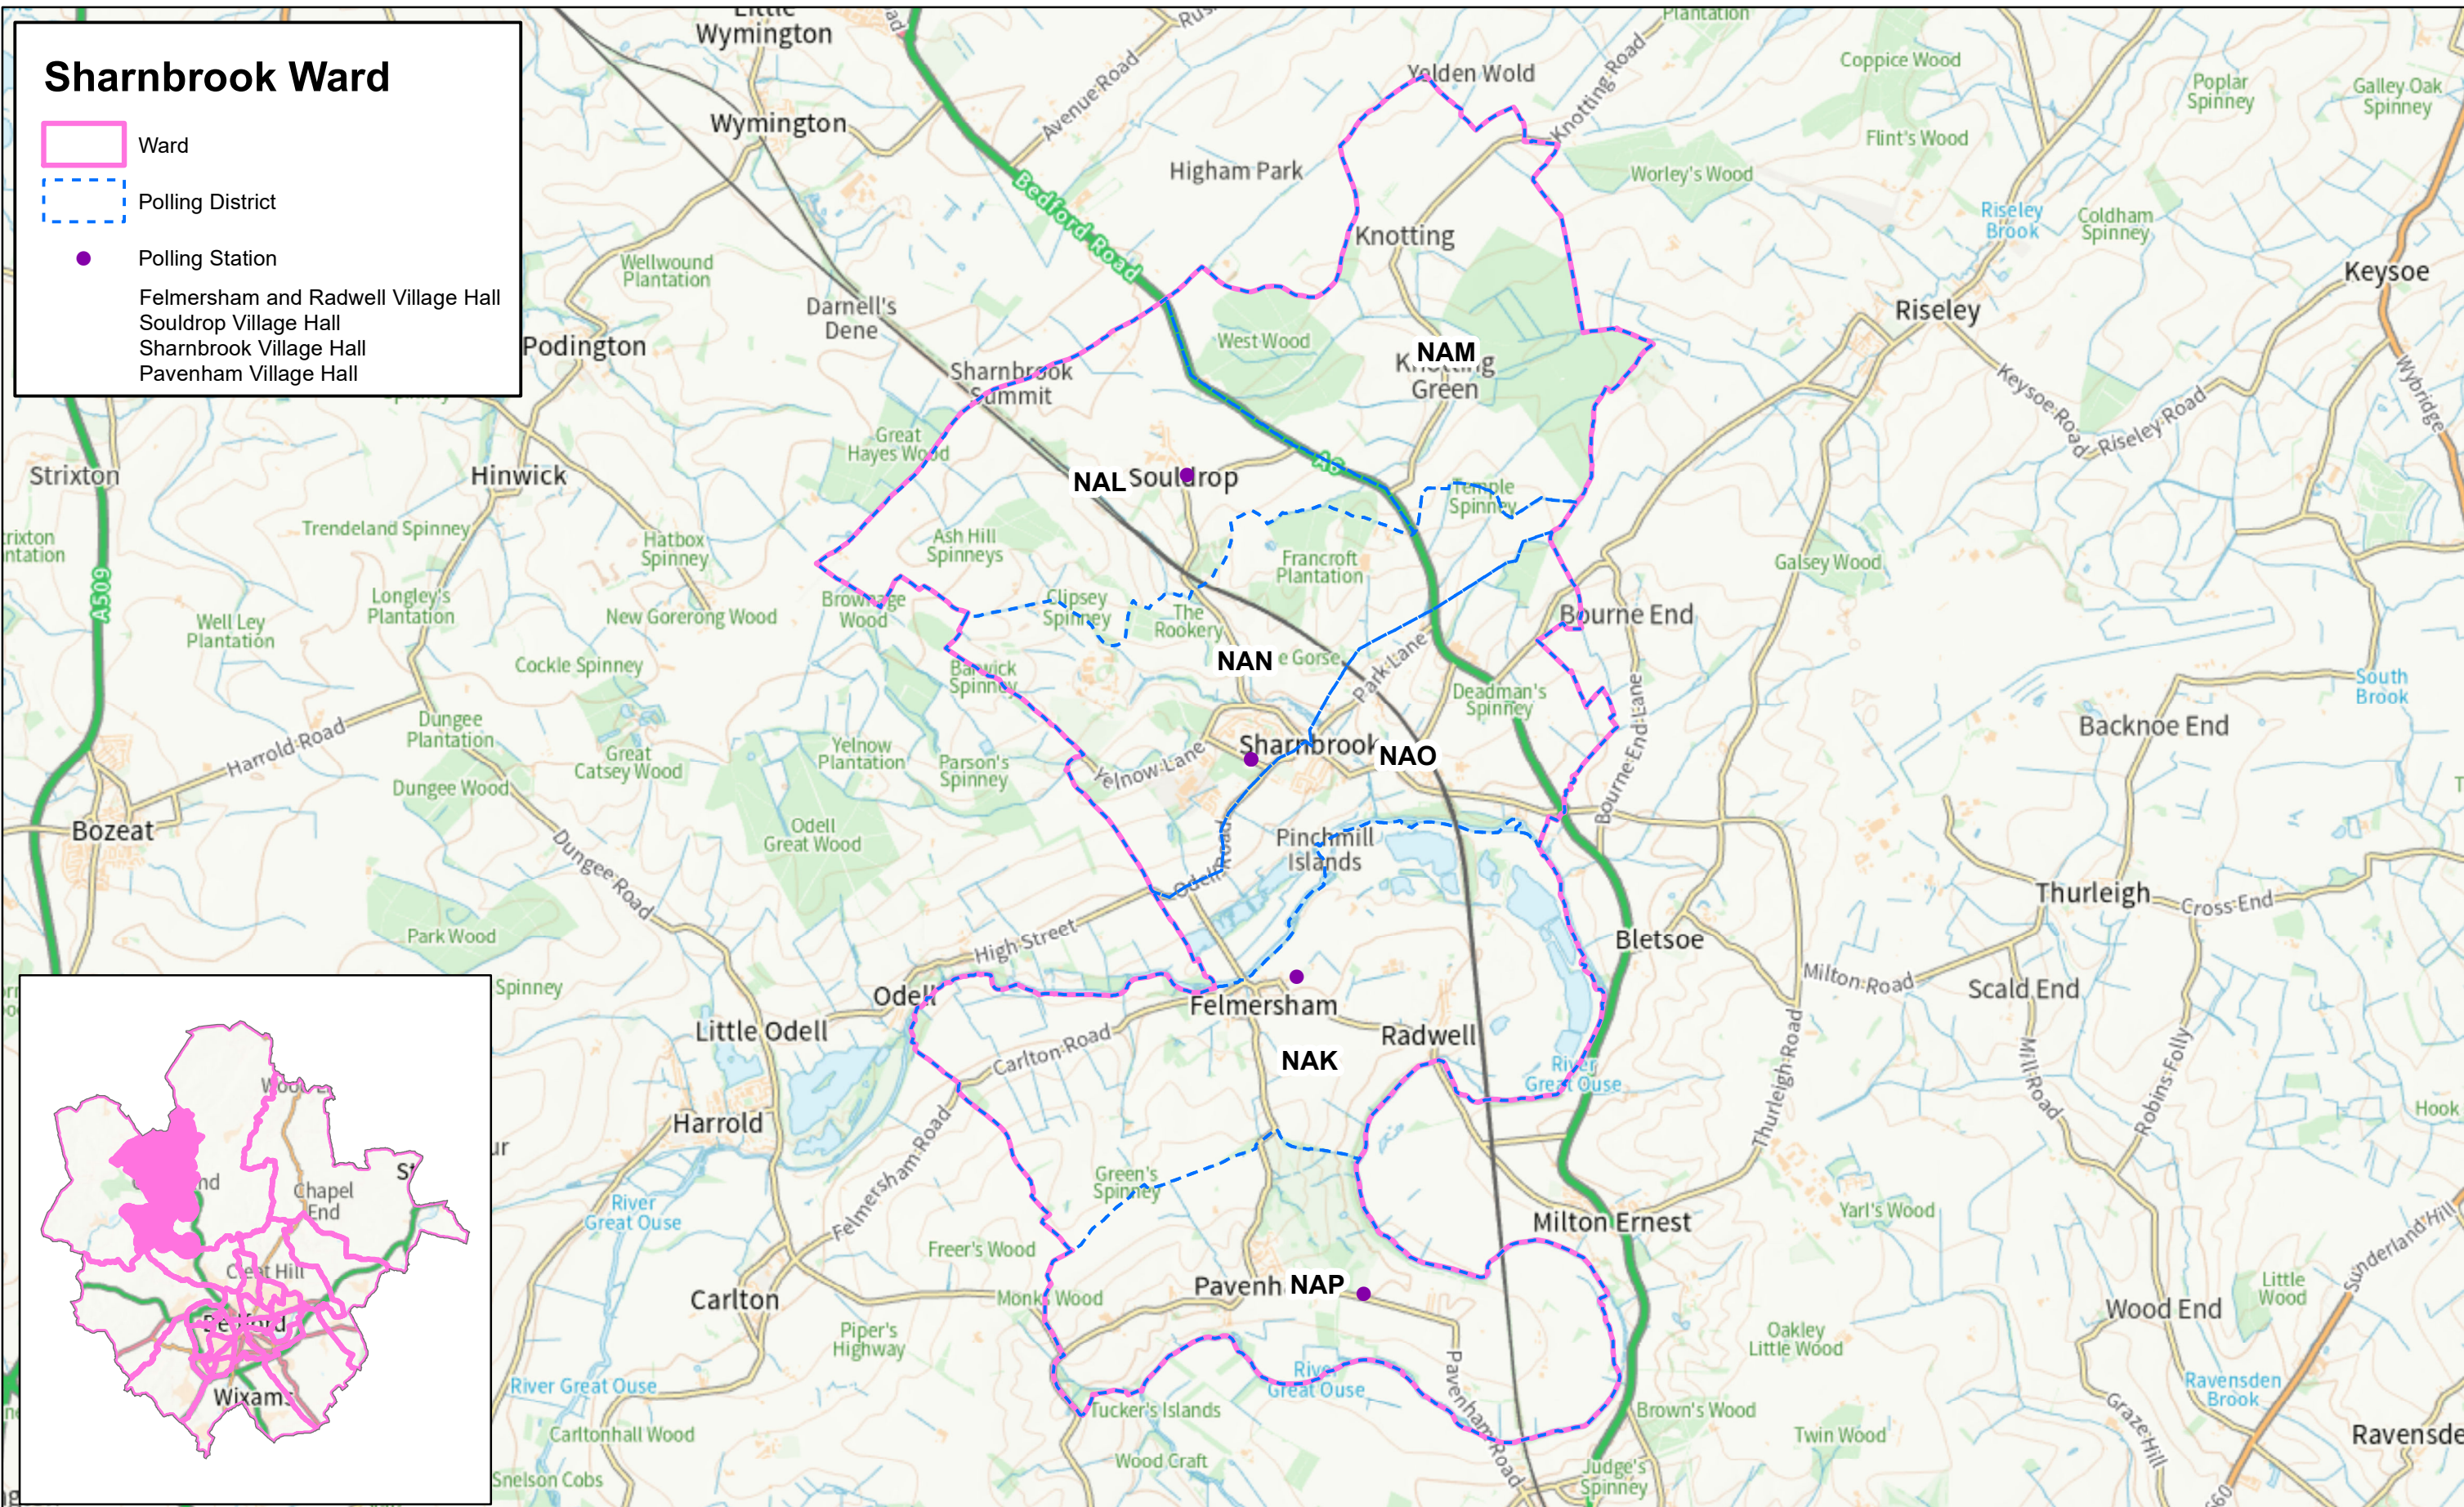

Sharnbrook Ward

-  Ward
-  Polling District
-  Polling Station
- Felmersham and Radwell Village Hall
- Souldrop Village Hall
- Sharnbrook Village Hall
- Pavenham Village Hall

Page Size: A3L
Date: 17/08/2023