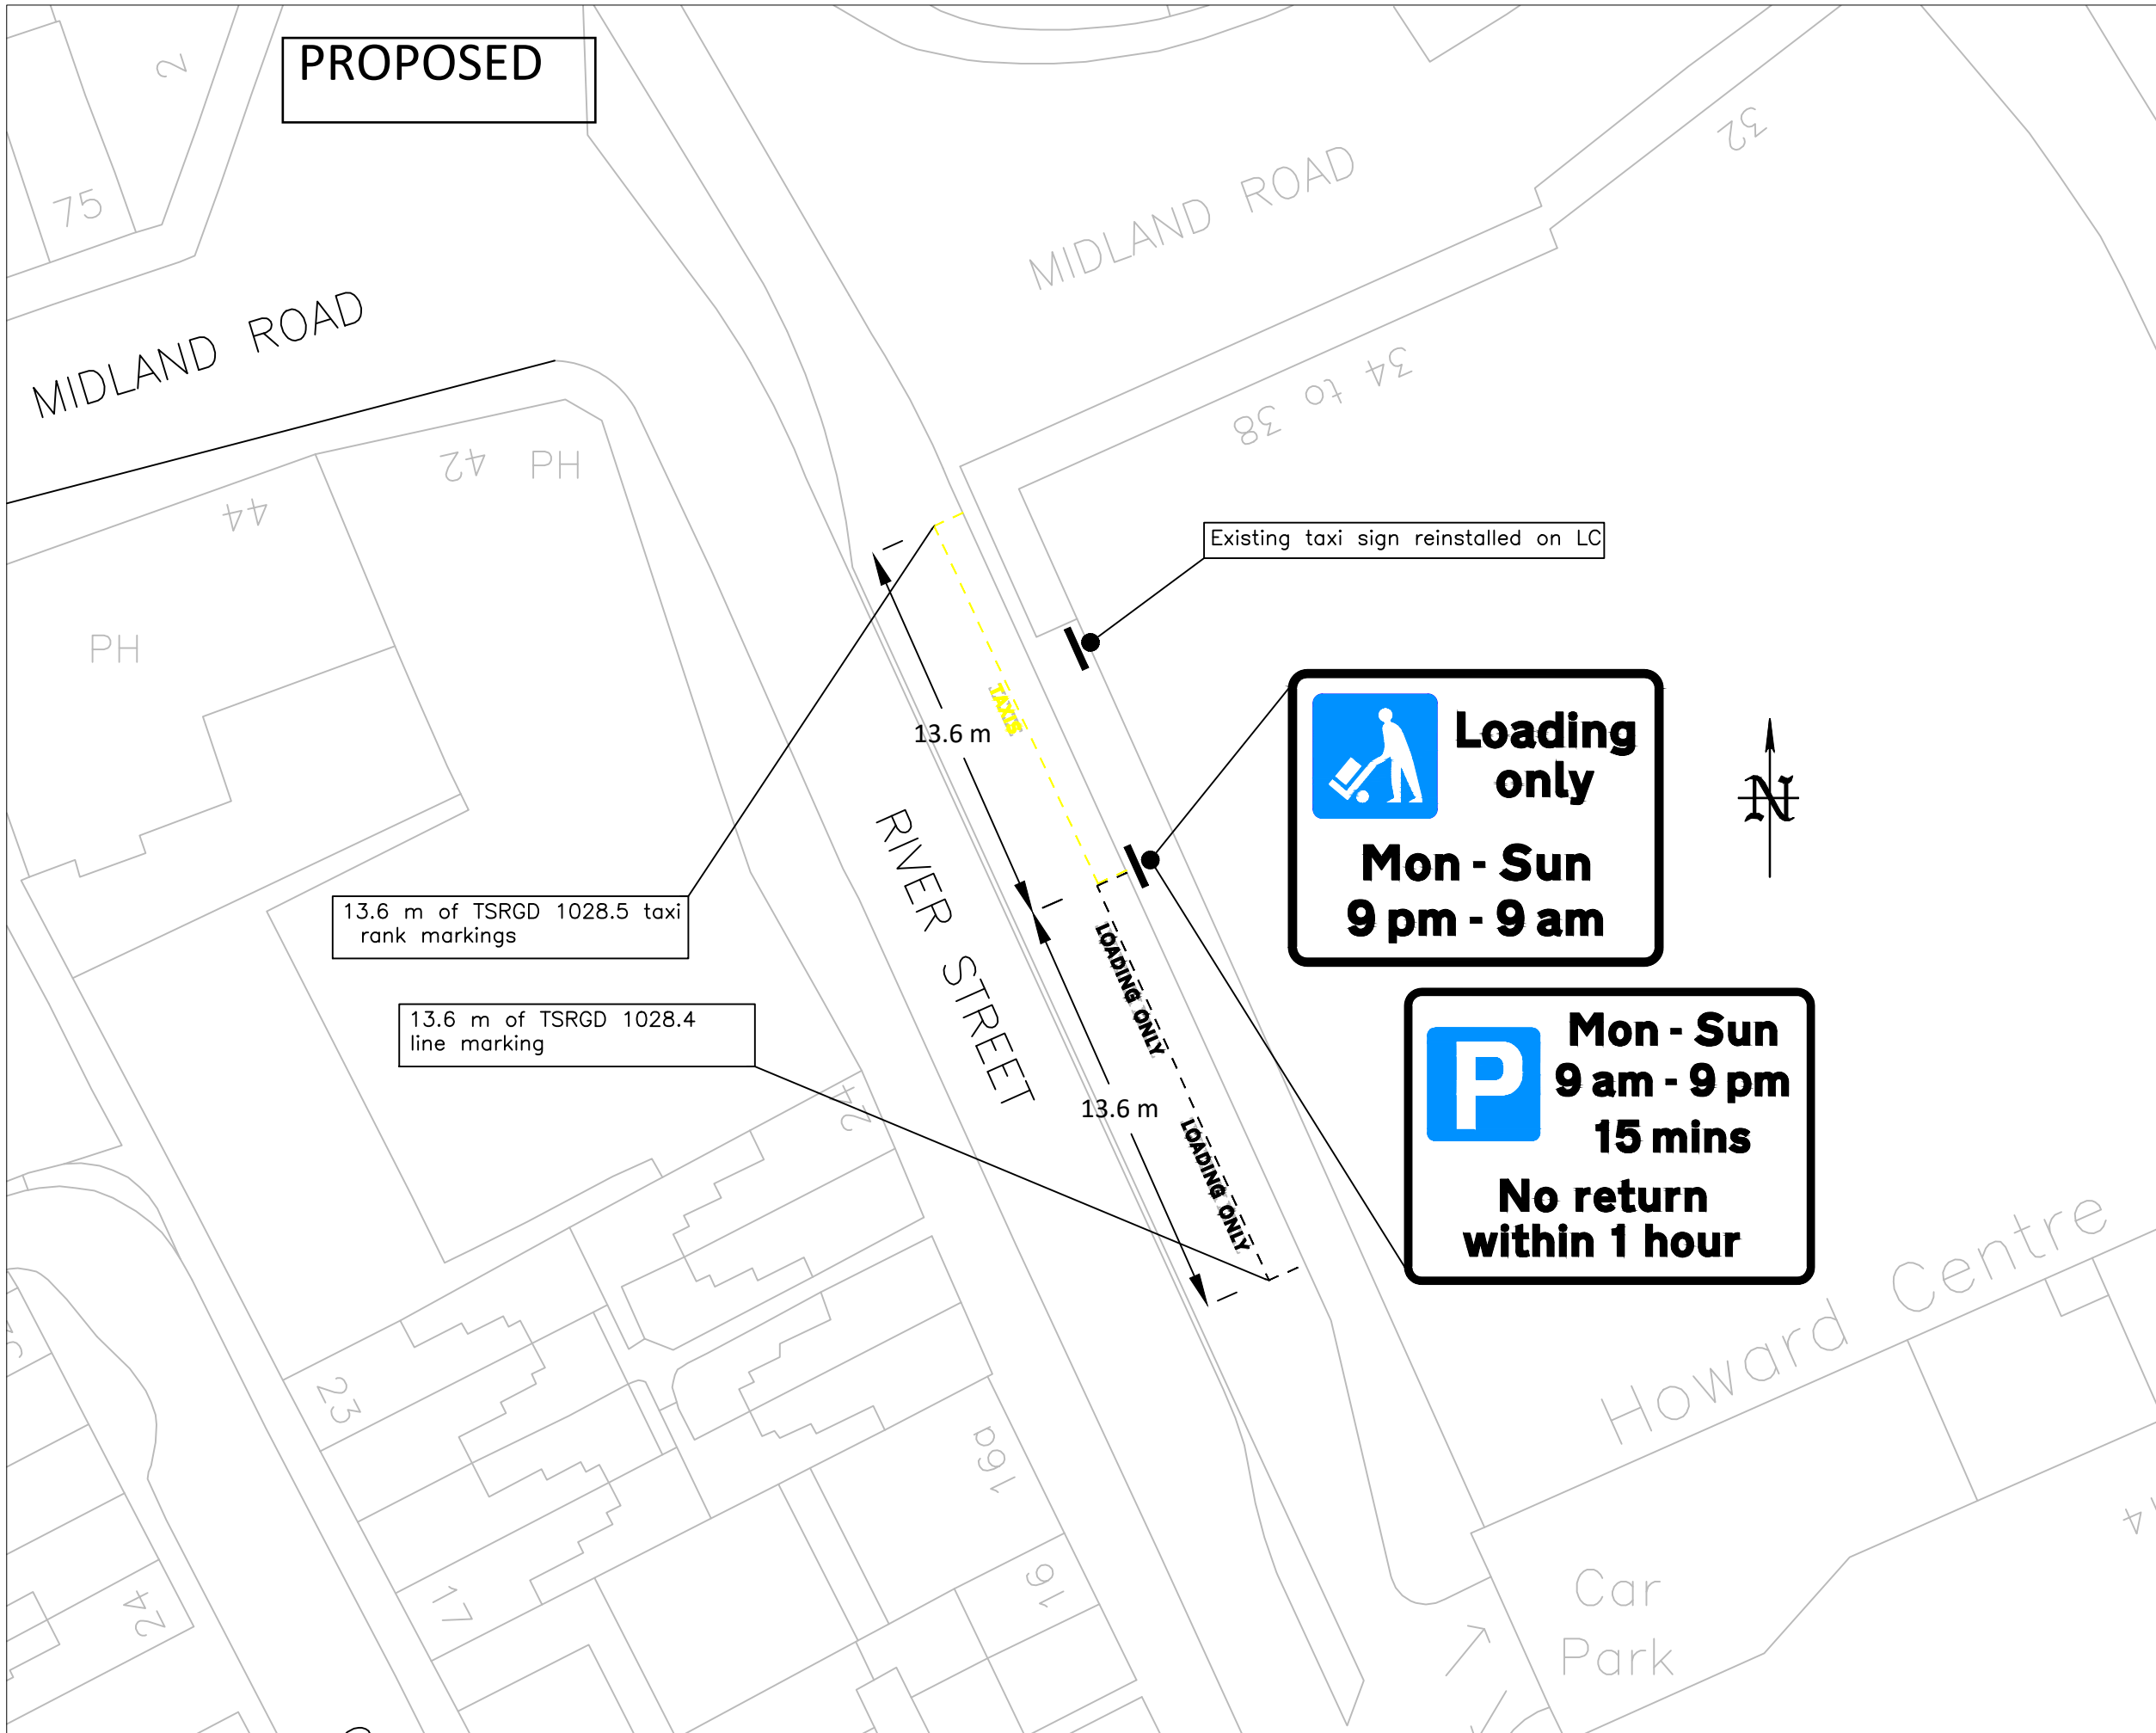

Taxi bay and Loading Only/Time Limited bays to match on street markings

26/03/2026 AMENDMENTS REV JB

BOROUGH HALL, CAULDWELL ST, BEDFORD, MK42 9AP  
Tel. (01234) 267422

CLIENT  
Environment

SCHEME  
River Street Parking Bays

DRAWING TITLE  
River St- Proposed Bay Relocation

DRG No.  
1

DRG STATUS  
Proposed

SCALE @ A3 NTS	DATE 27/3/2026	DRAWN JB	CHECKED AP
-------------------	-------------------	-------------	---------------