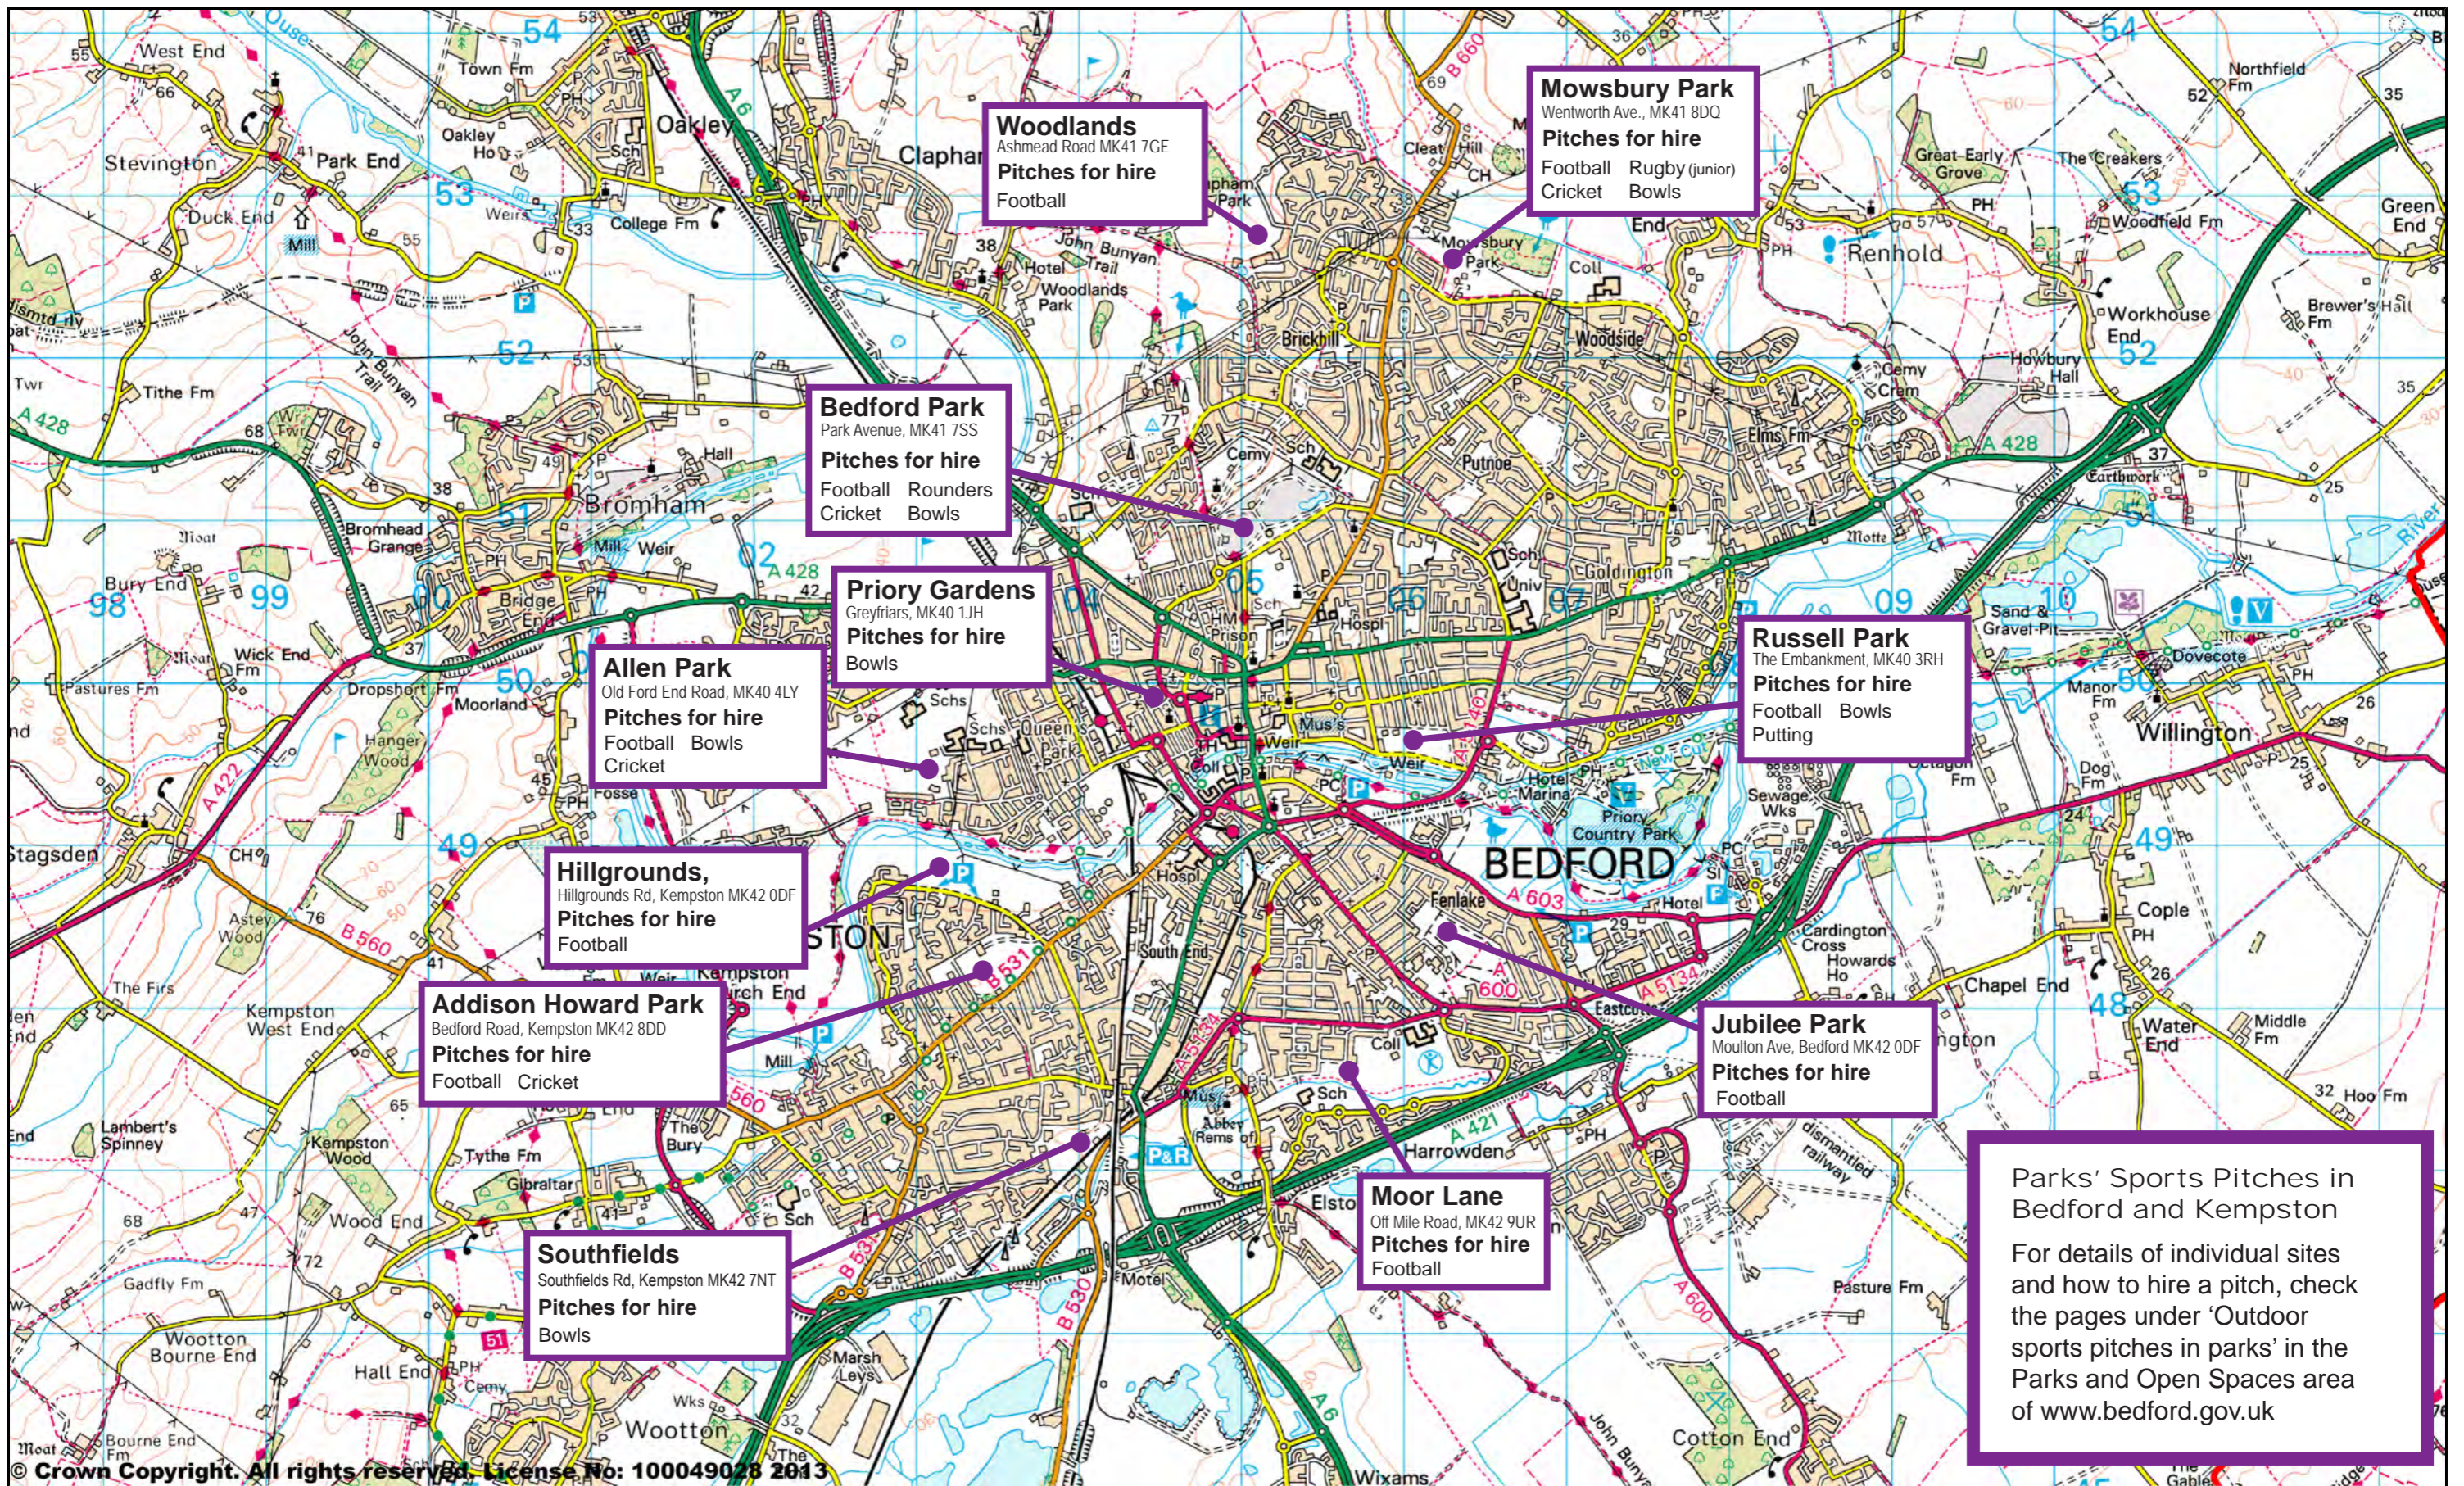

Parks' sports pitches

© Crown Copyright. All rights reserved. License No: 100049028 2013

Notes:-

This map is produced by Bedford Borough Council. Crown copyright and database rights 2013 Ordnance Survey 100049028.

Scale 1:38111