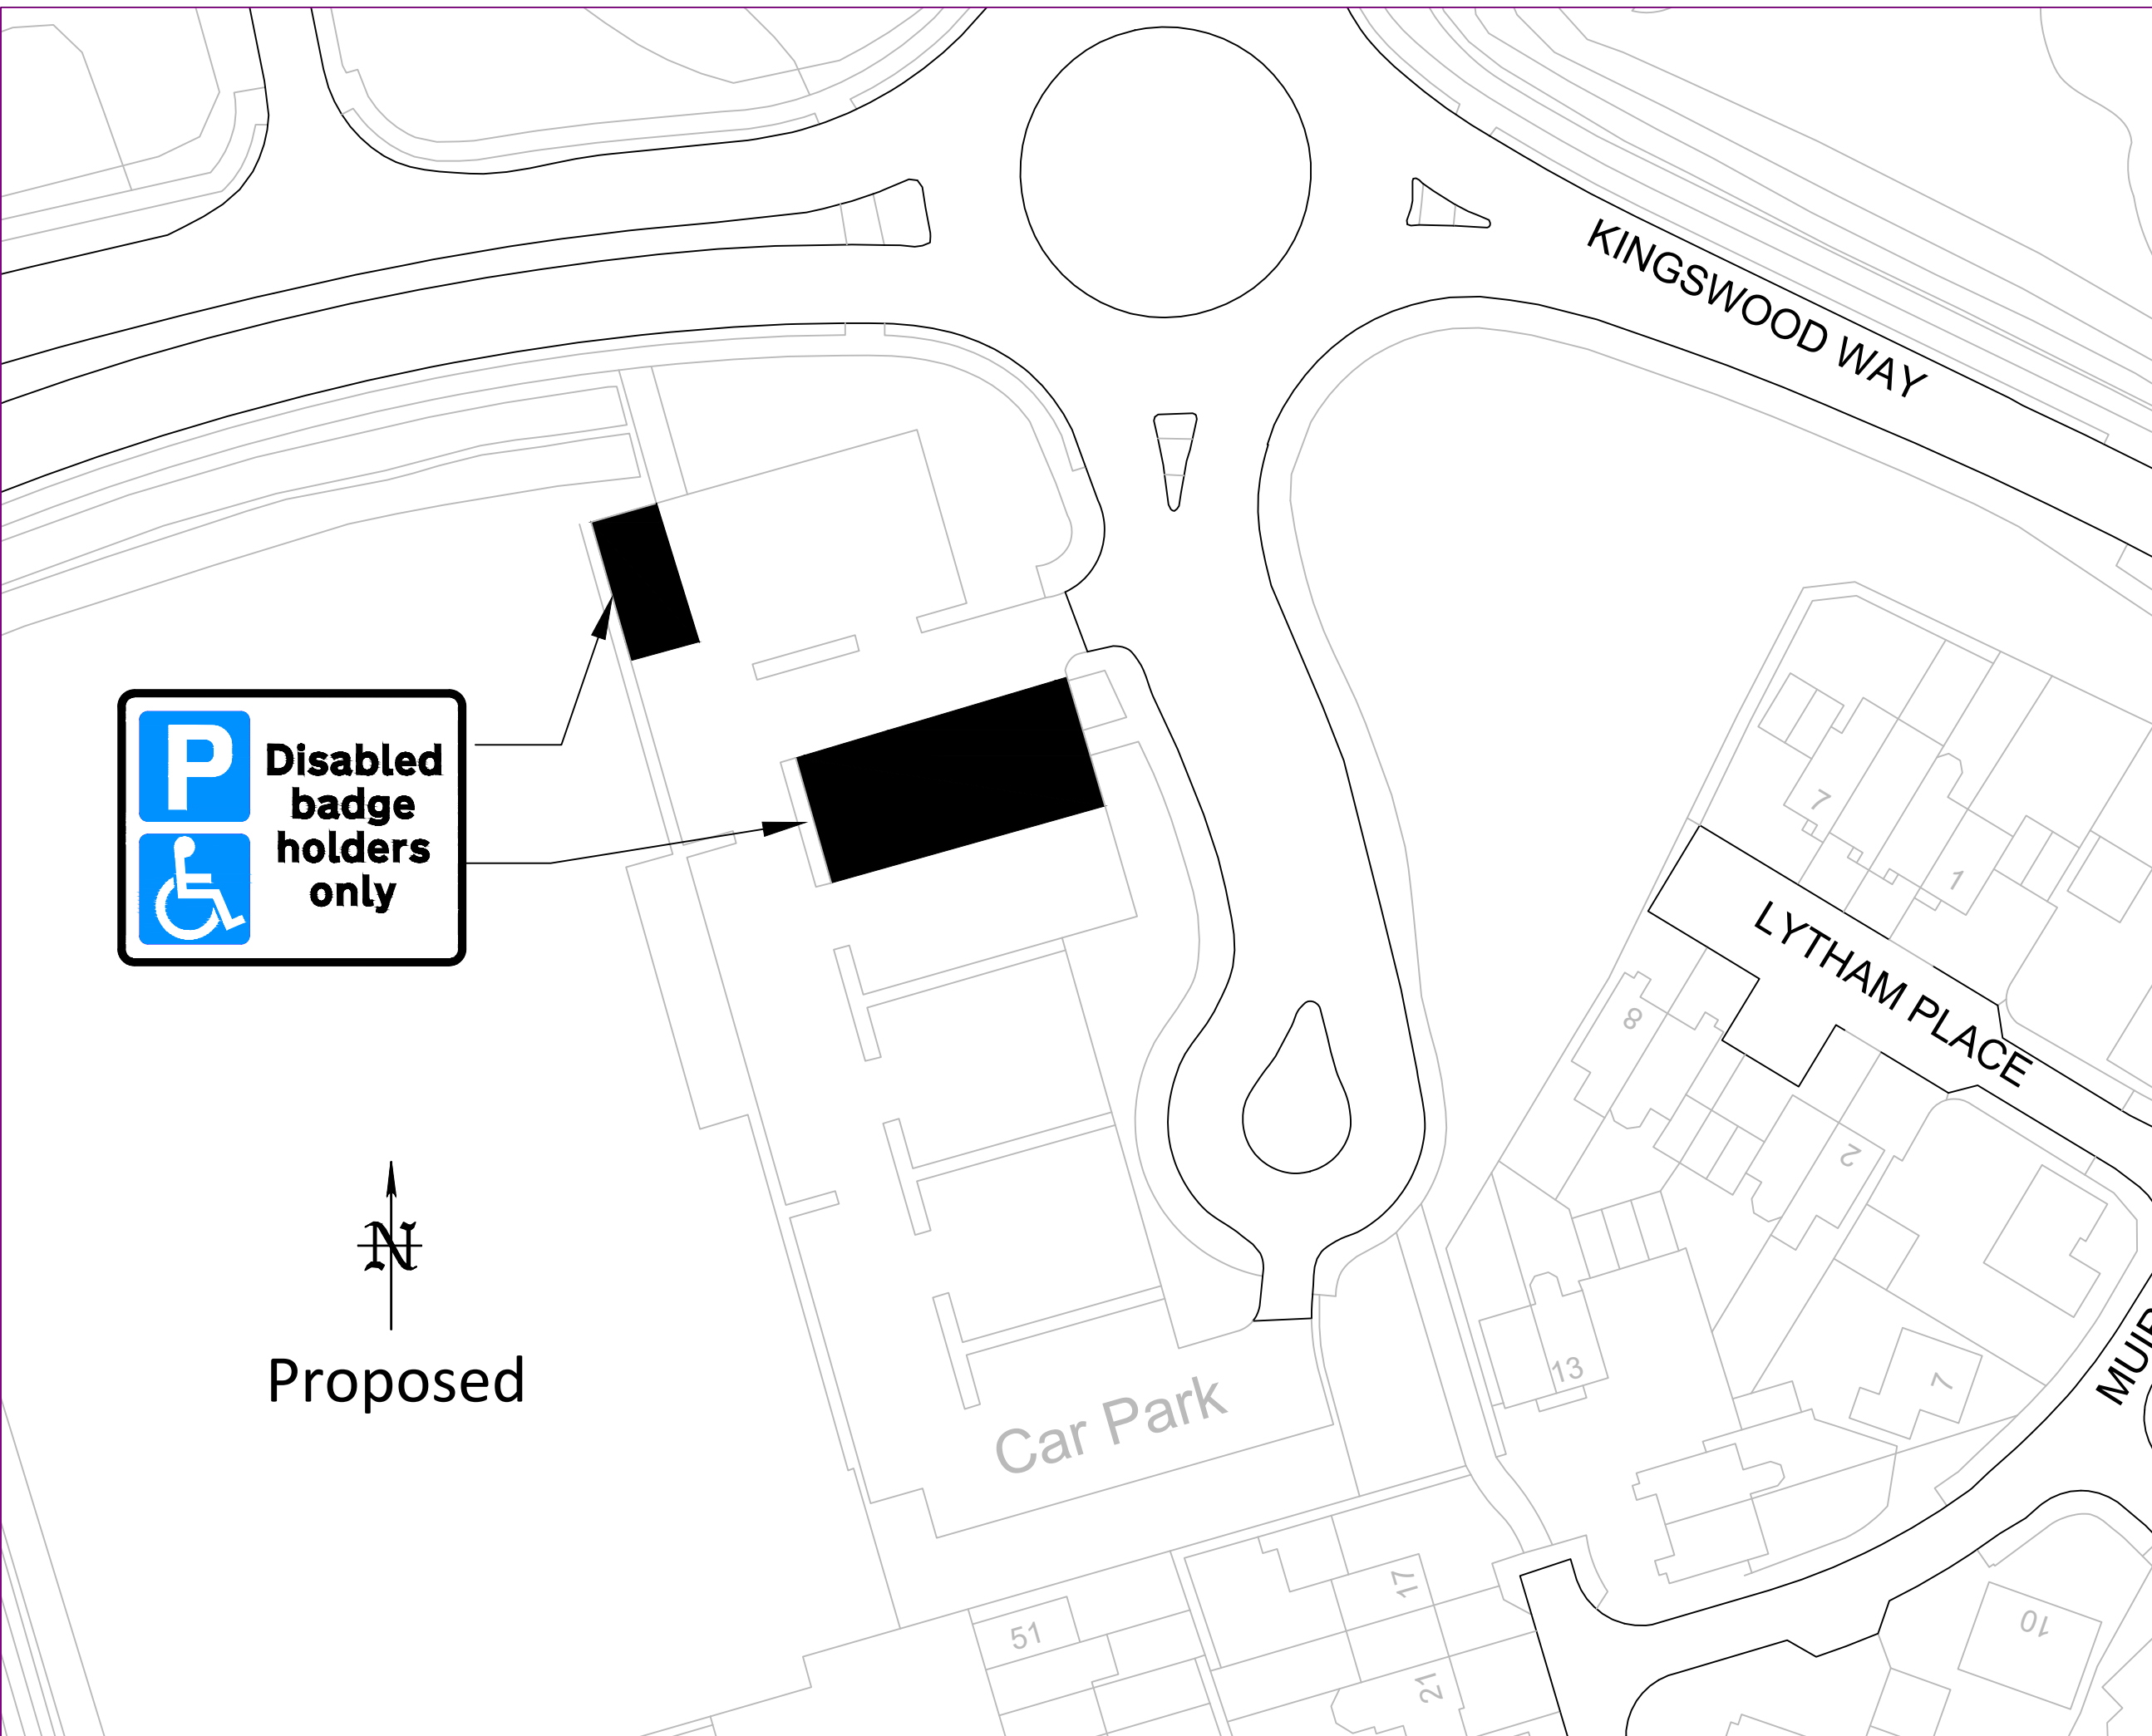

KEY NOTES

Formalisation of existing disabled bays within the Park & Ride border.

02/04/2026	First Issue	0	JB
DATE	AMENDMENTS	REV	BY

Traffic Management
BOROUGH HALL, CAULDWELL ST, BEDFORD, MK42 9AP
Tel. (01234) 267422

CLIENT
**Environment
Manager / Cllr request**

SCHEME
**Great Denham
Bedford**

DRAWING TITLE
**Kingswood Way Car Park
Disabled Bays**

DRG No.
1

DRG STATUS
Proposed

SCALE @ A3	DATE	DRAWN	CHECKED
nts	02/04/2026	JB	AP/RW