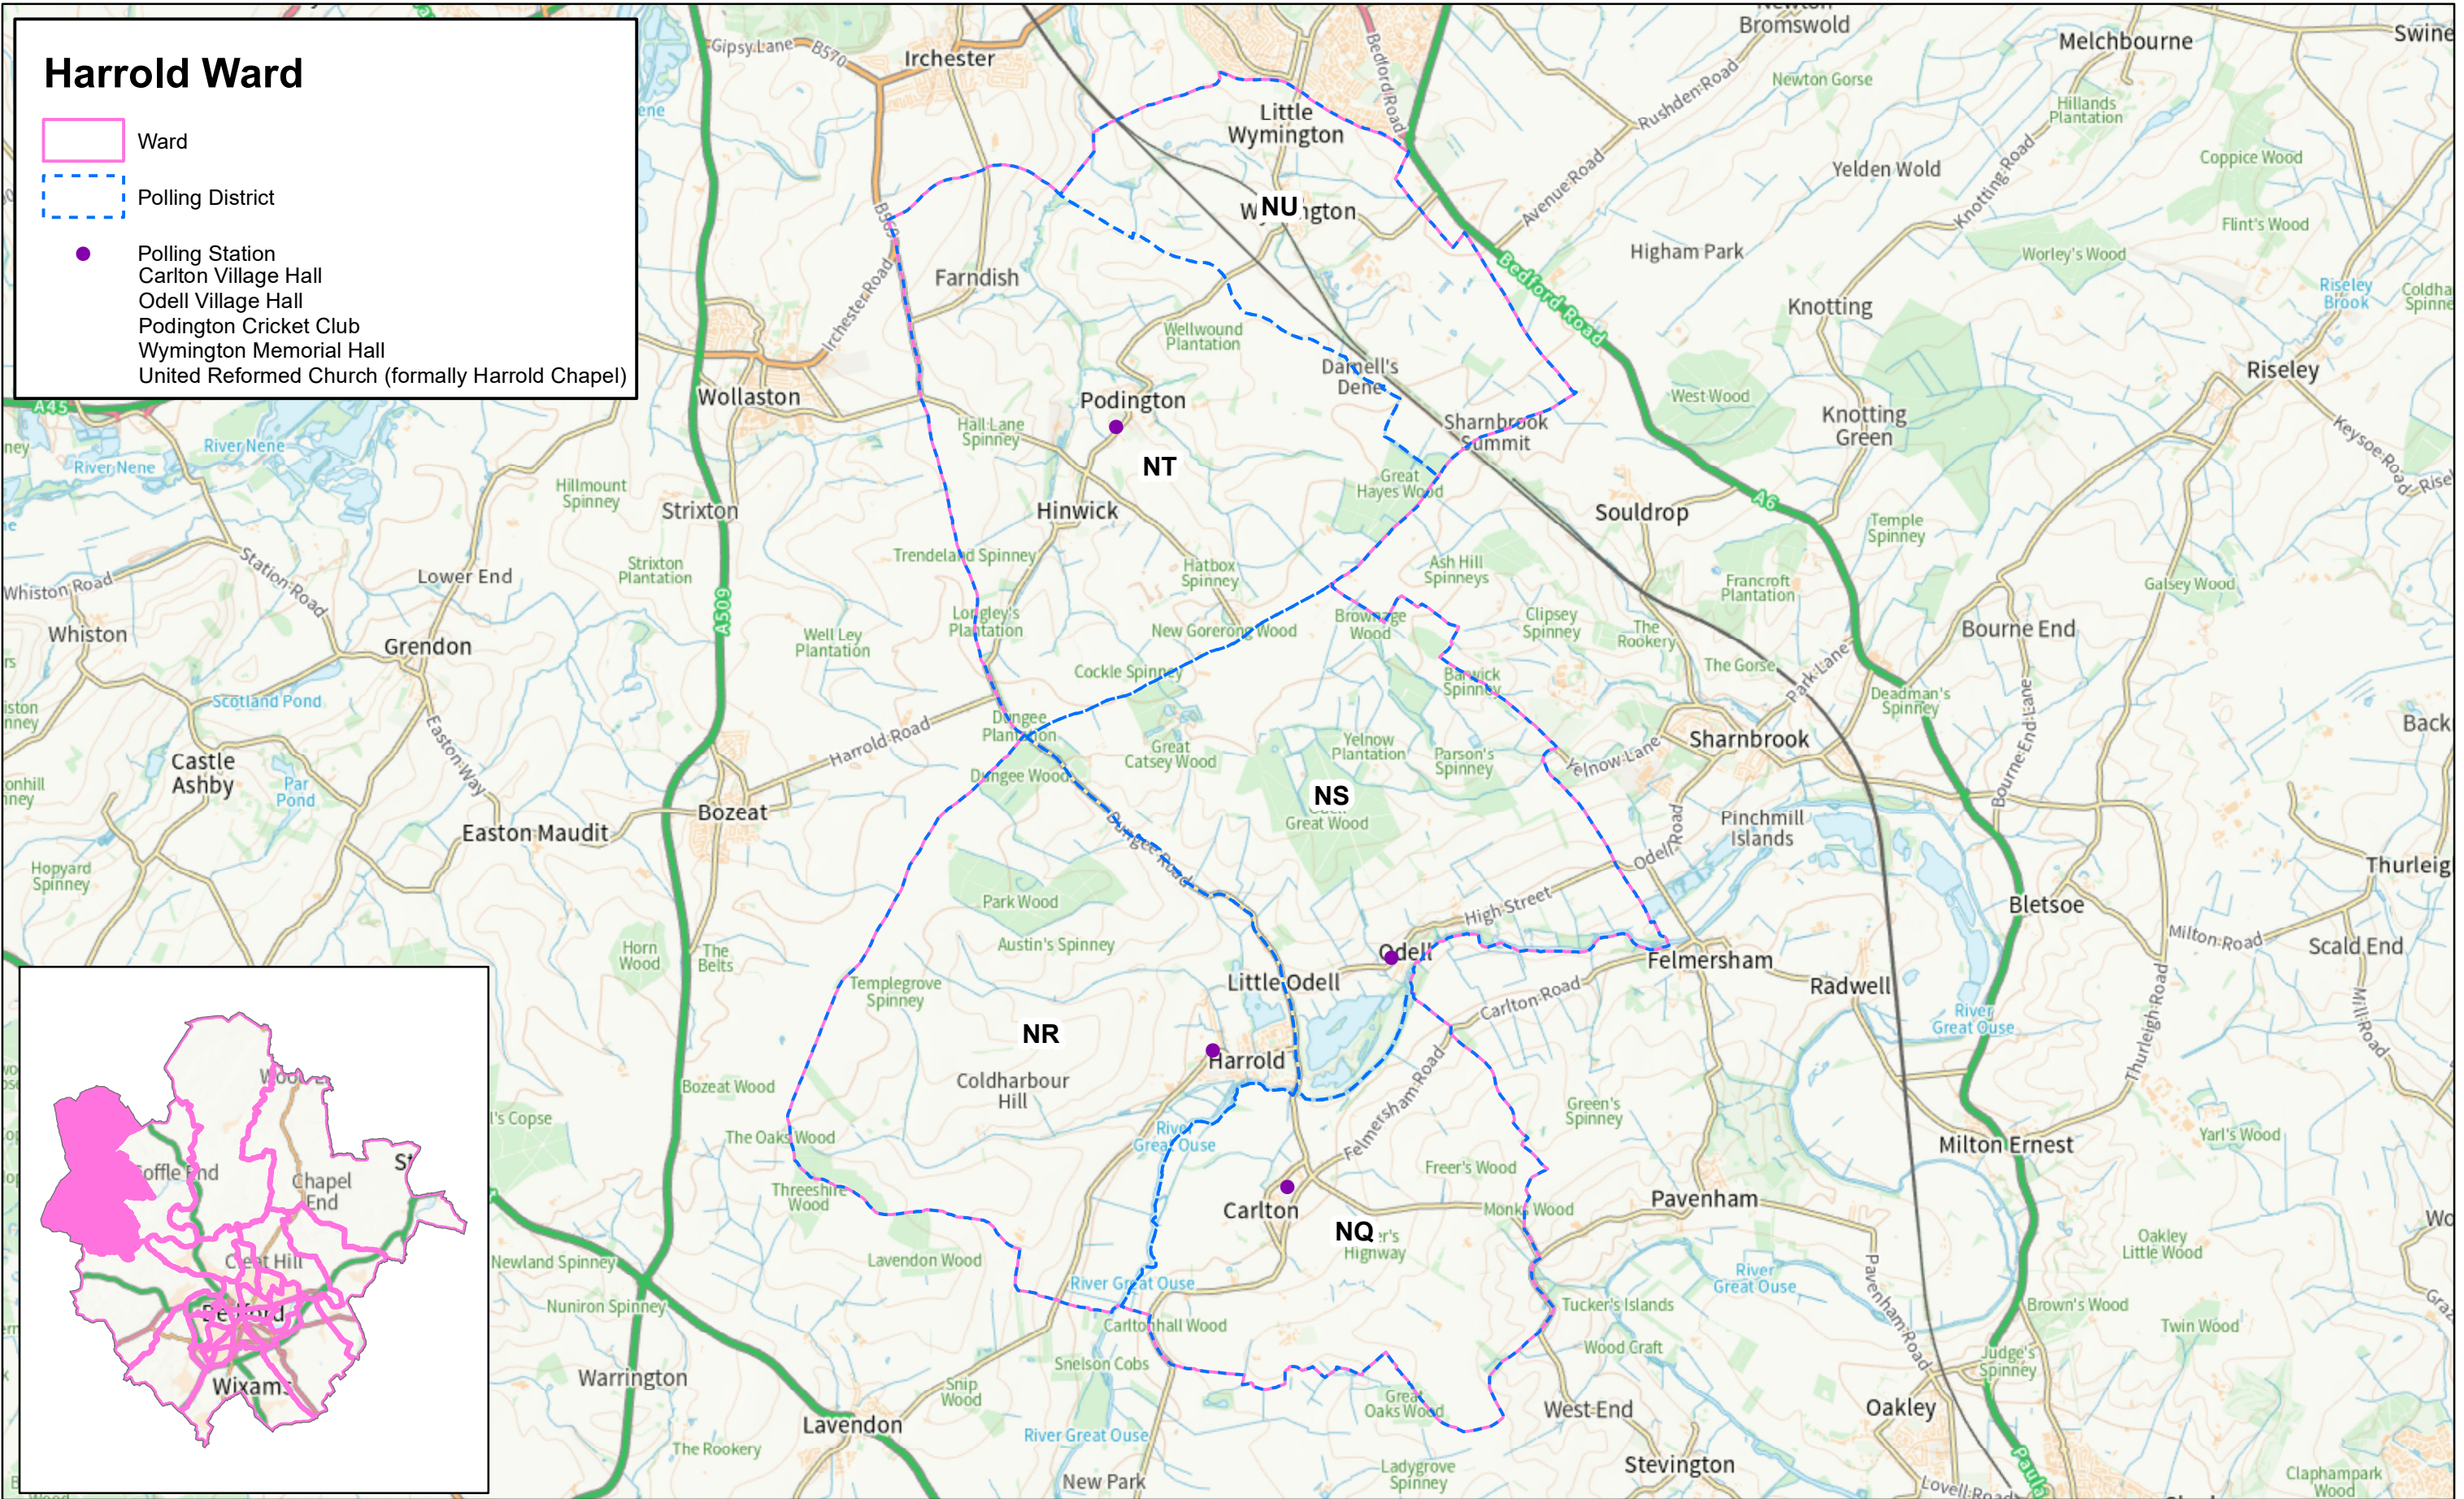

# Harrod Ward

-  Ward
  -  Polling District
  -  Polling Station
- Carlton Village Hall  
 Odell Village Hall  
 Podington Cricket Club  
 Wymington Memorial Hall  
 United Reformed Church (formally Harrod Chapel)