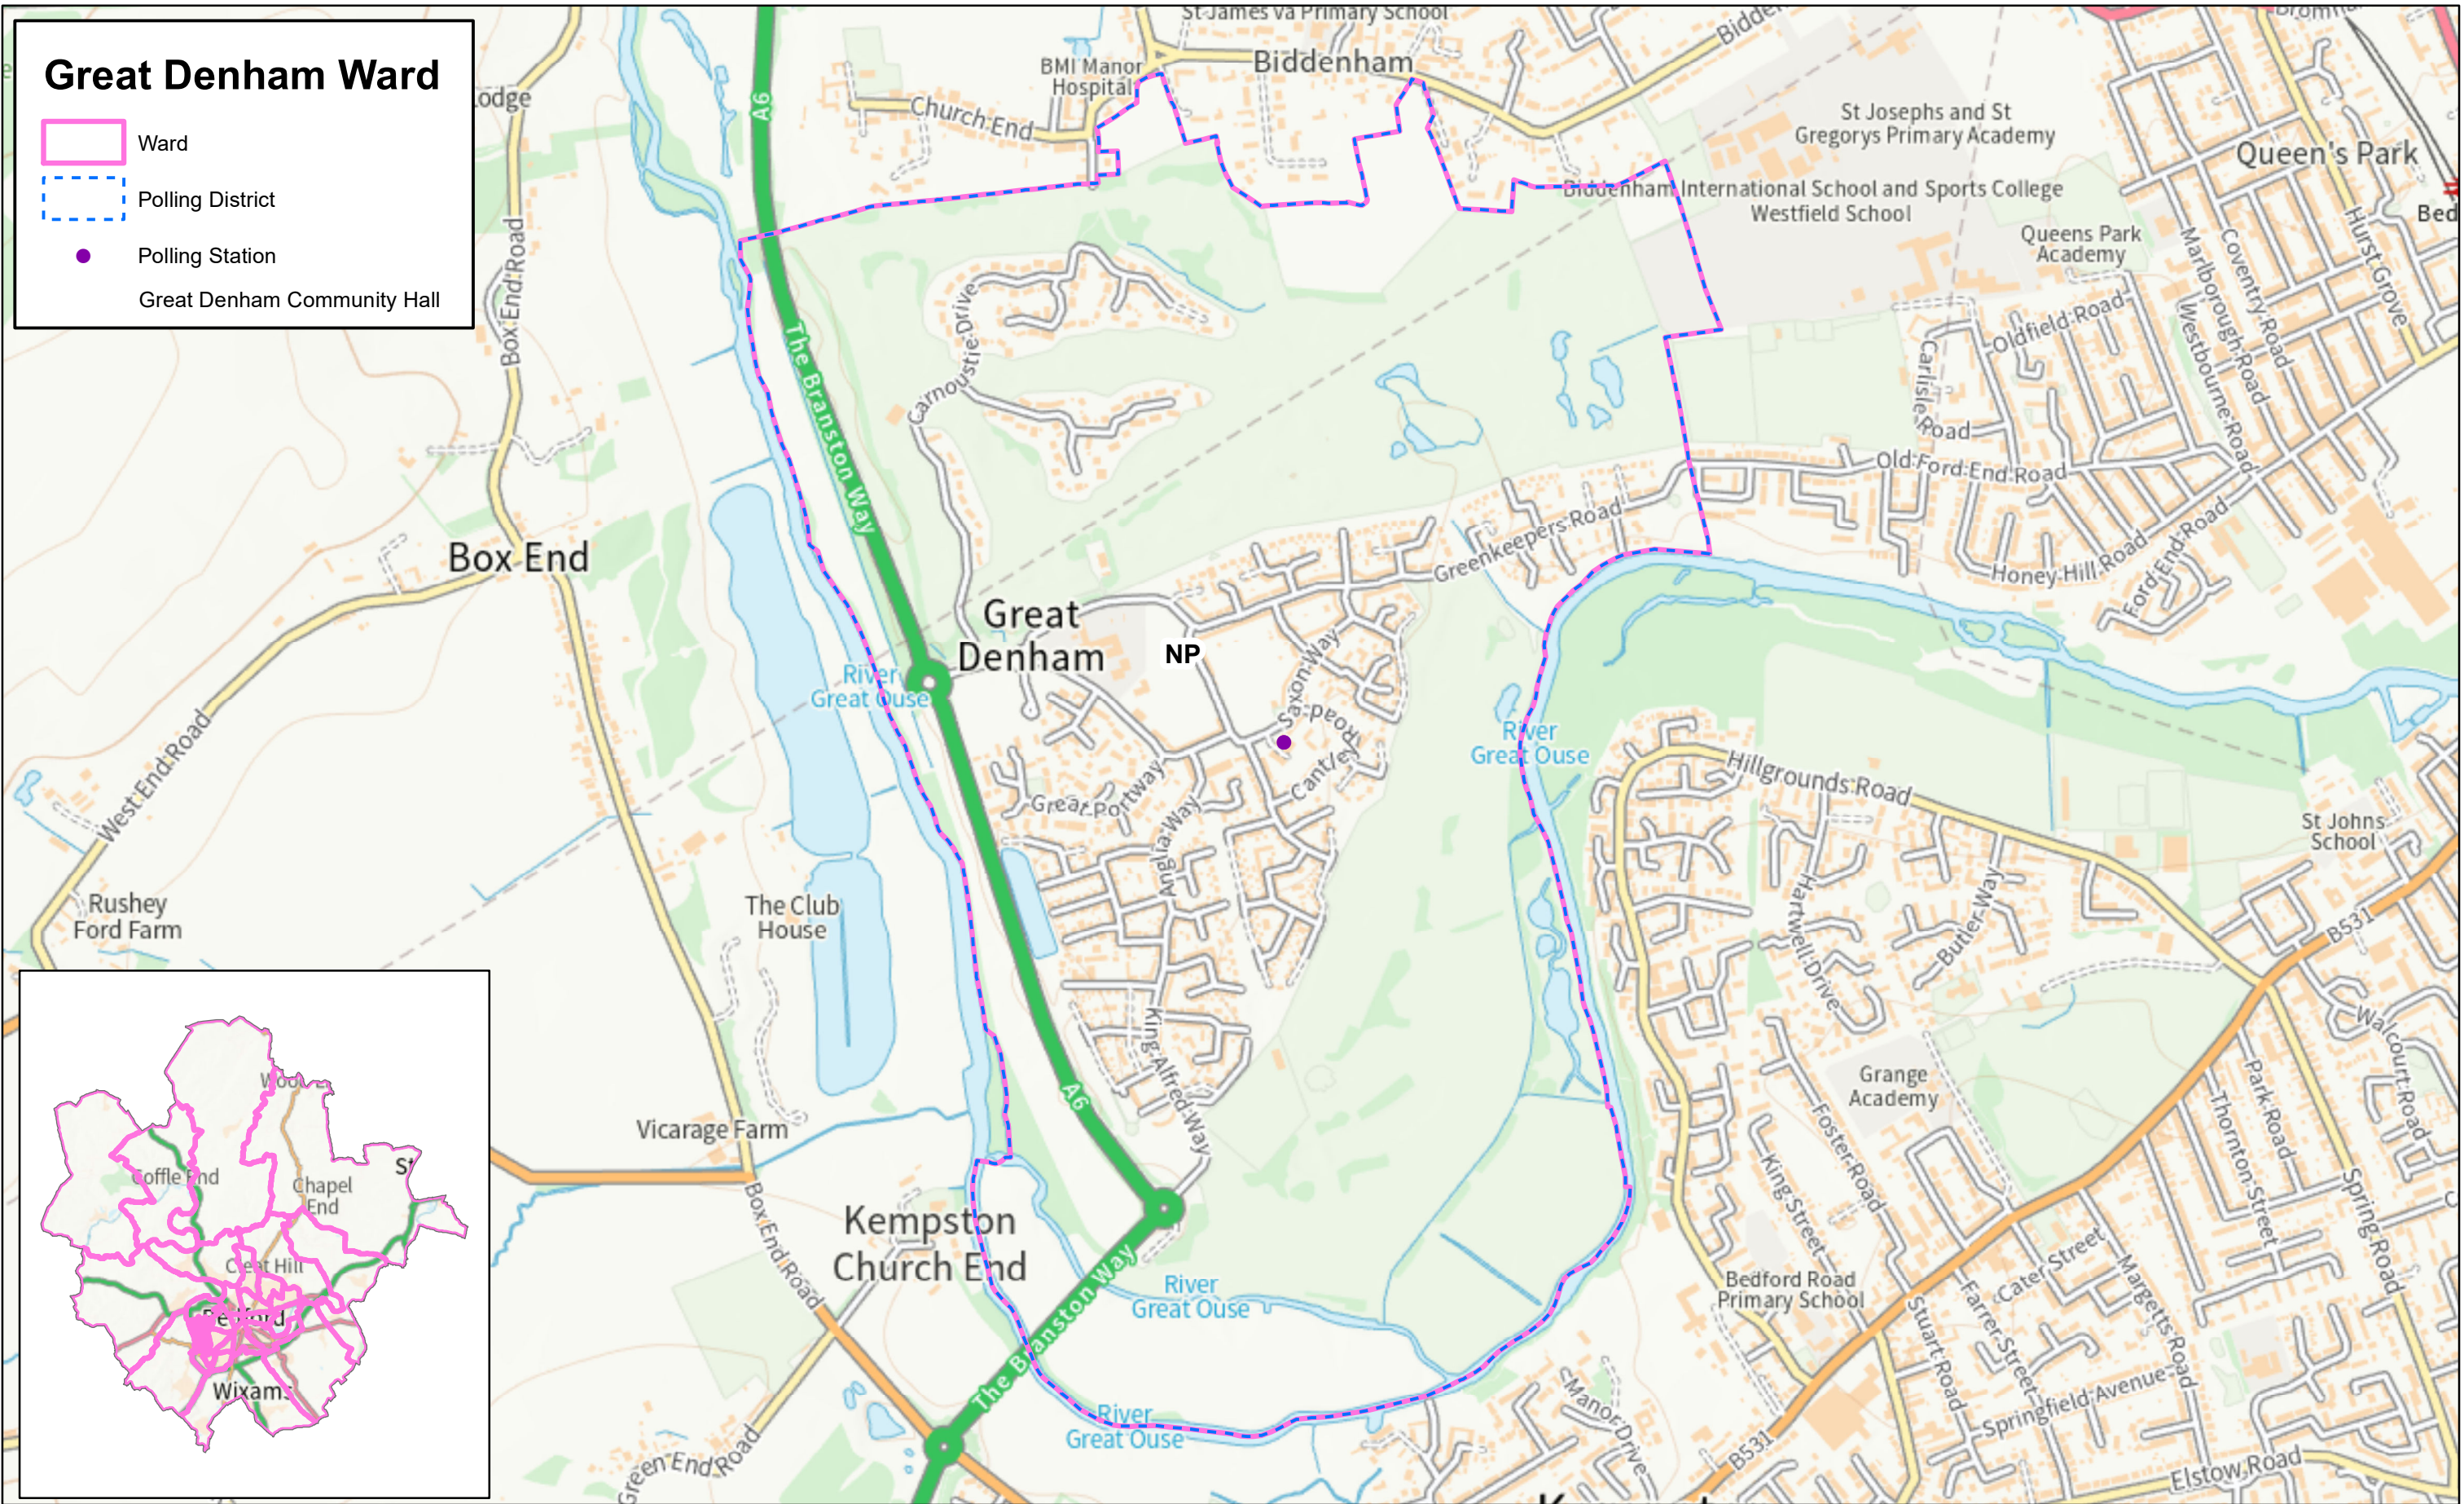

Great Denham Ward

-  Ward
-  Polling District
-  Polling Station
-  Great Denham Community Hall

BEDFORD
BOROUGH COUNCIL