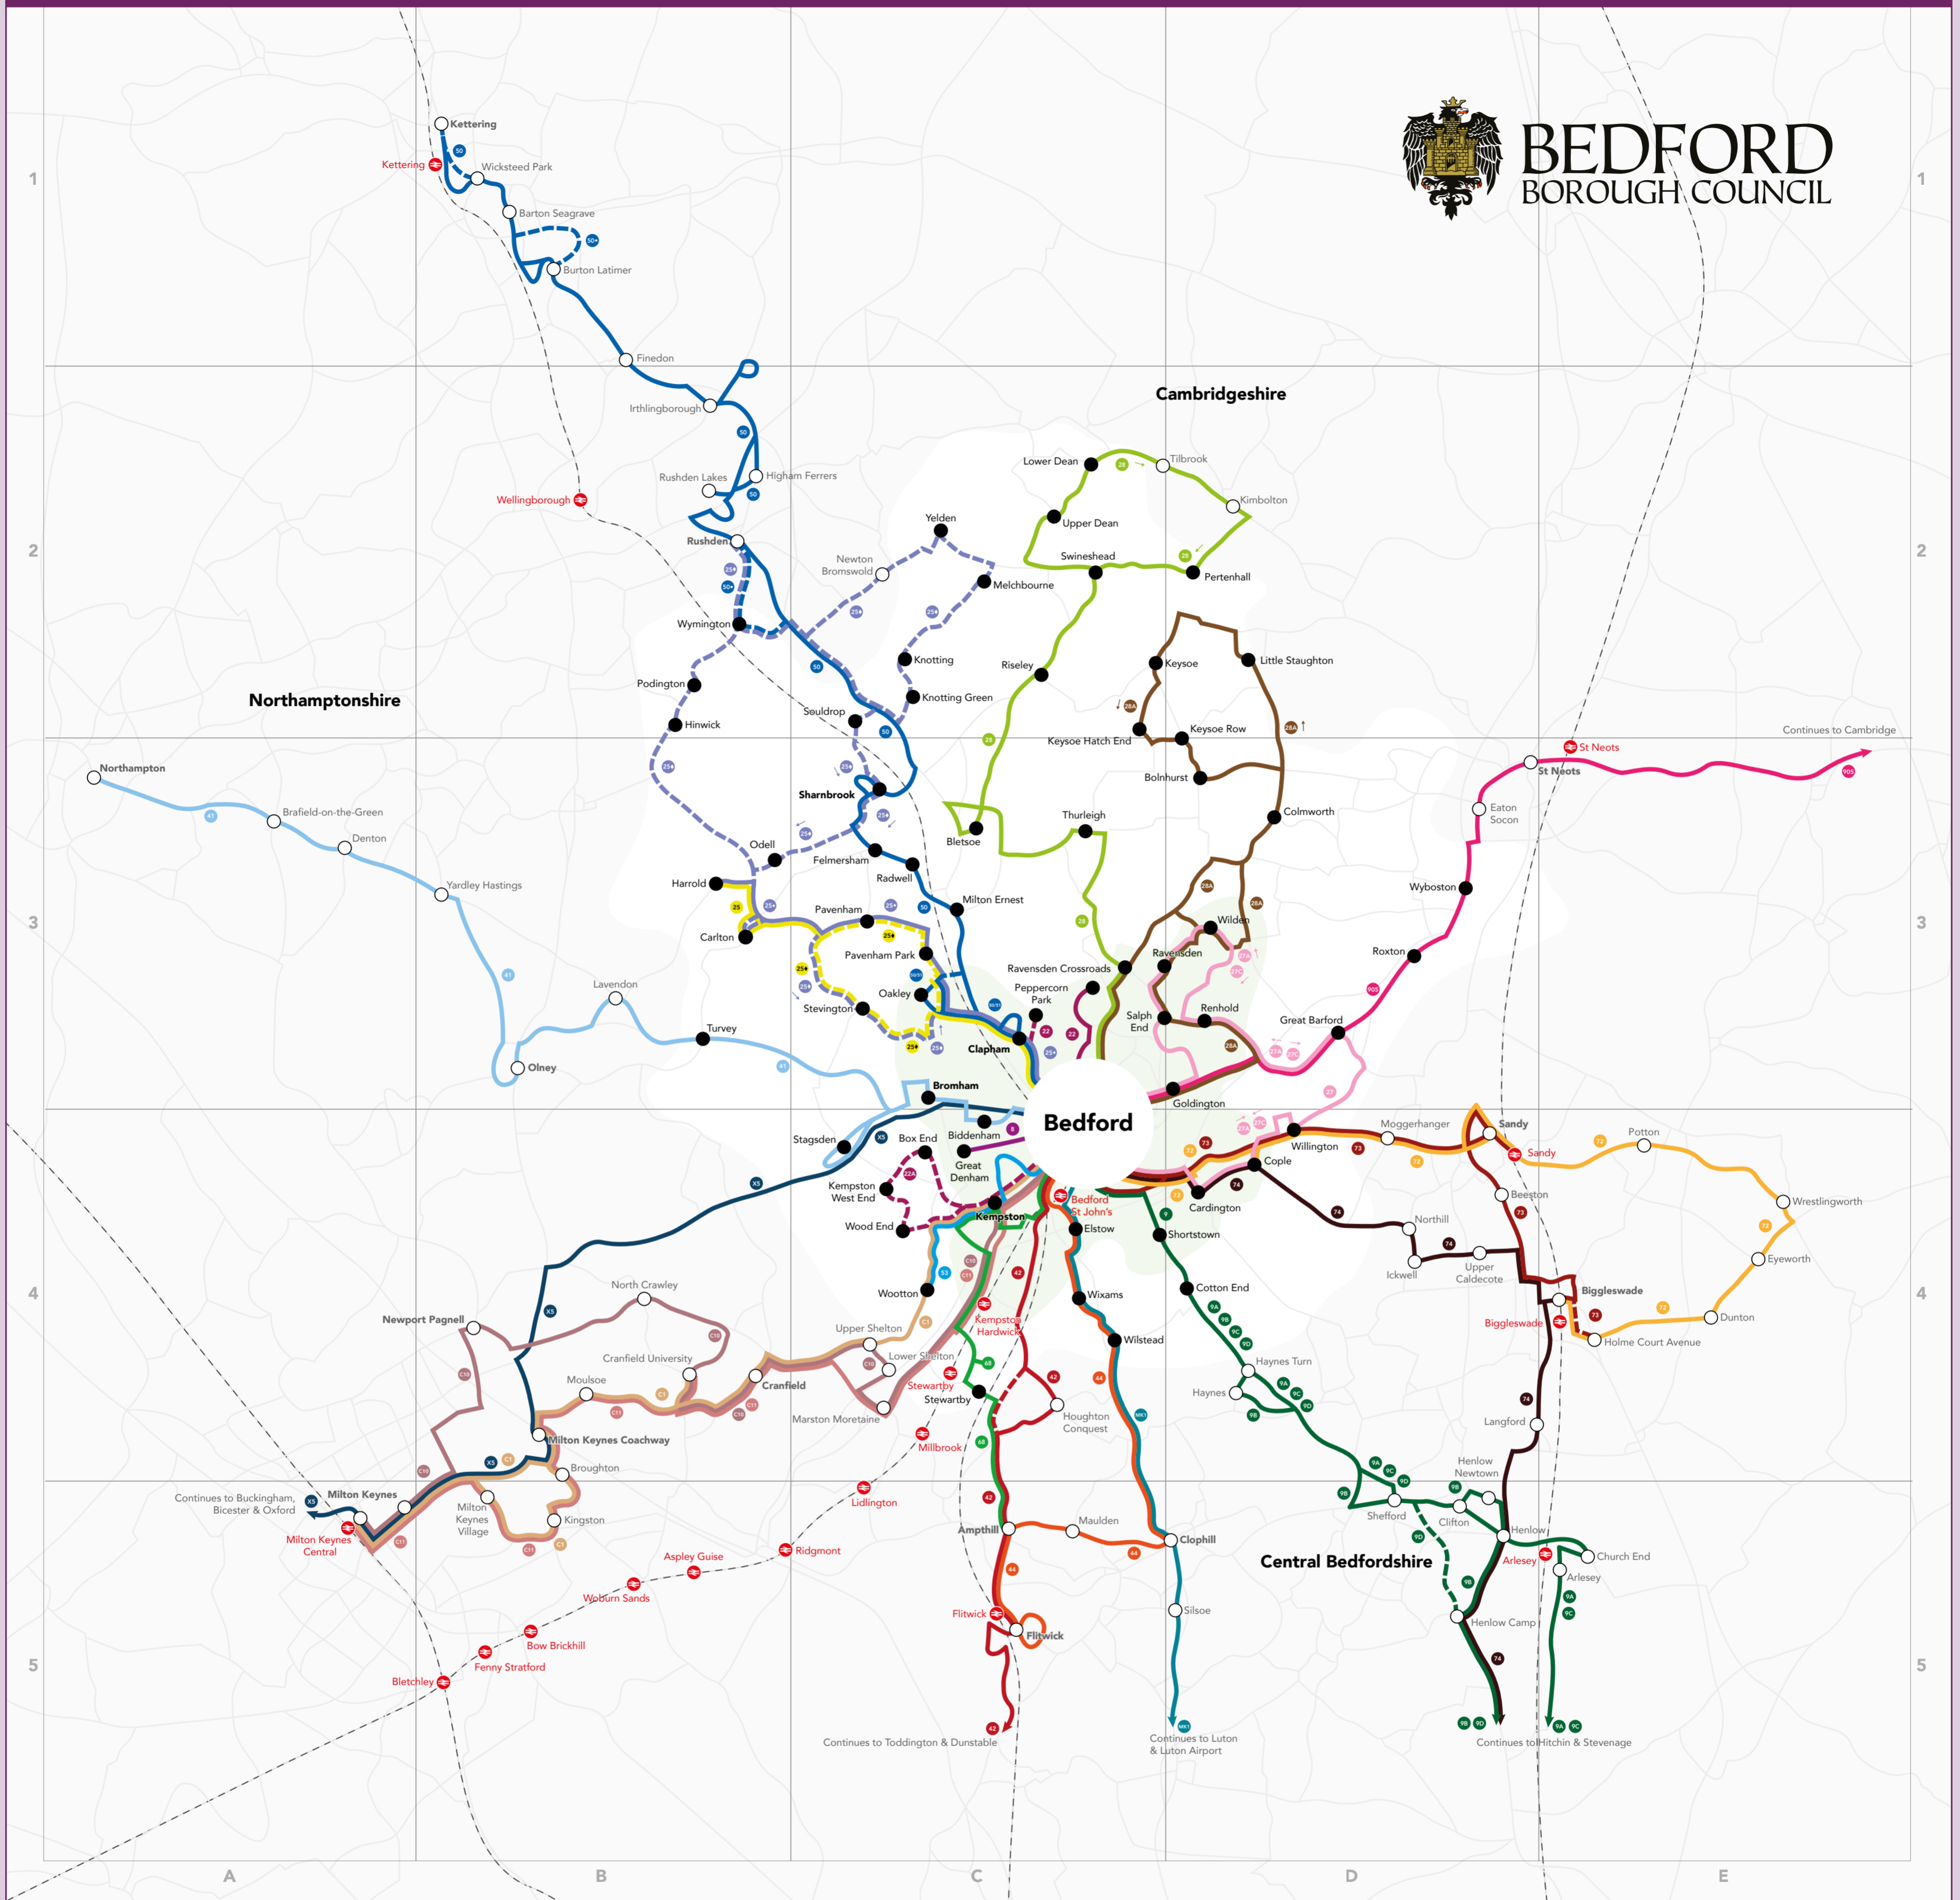

BEDFORD
BOROUGH COUNCIL

Map Key & Principal Bus Routes and Operators in Bedford Borough

 Bus Routes	 GP Grant Palmer Ltd	 Stagecoach	 unō
 Certain Journeys only	 Service 25	 Service 8	 Service 905
 Certain days in each week only	 Service 42	 Service 9/9A/9B/9C/9D	 Service C1
 Bedford PlusBus	 Service 44	 Service 22/22A	 Service C10
 Rail line and station	 Service 68	 Service 25	 Service C11
	 Service 72	 Service 27	
	 Service 73	 Service 41	 Service X5
	 Service 74	 Service 50/51	 Service 53
		 Service 28	 Service 28A
		 Service 22/22A	 Service MK1