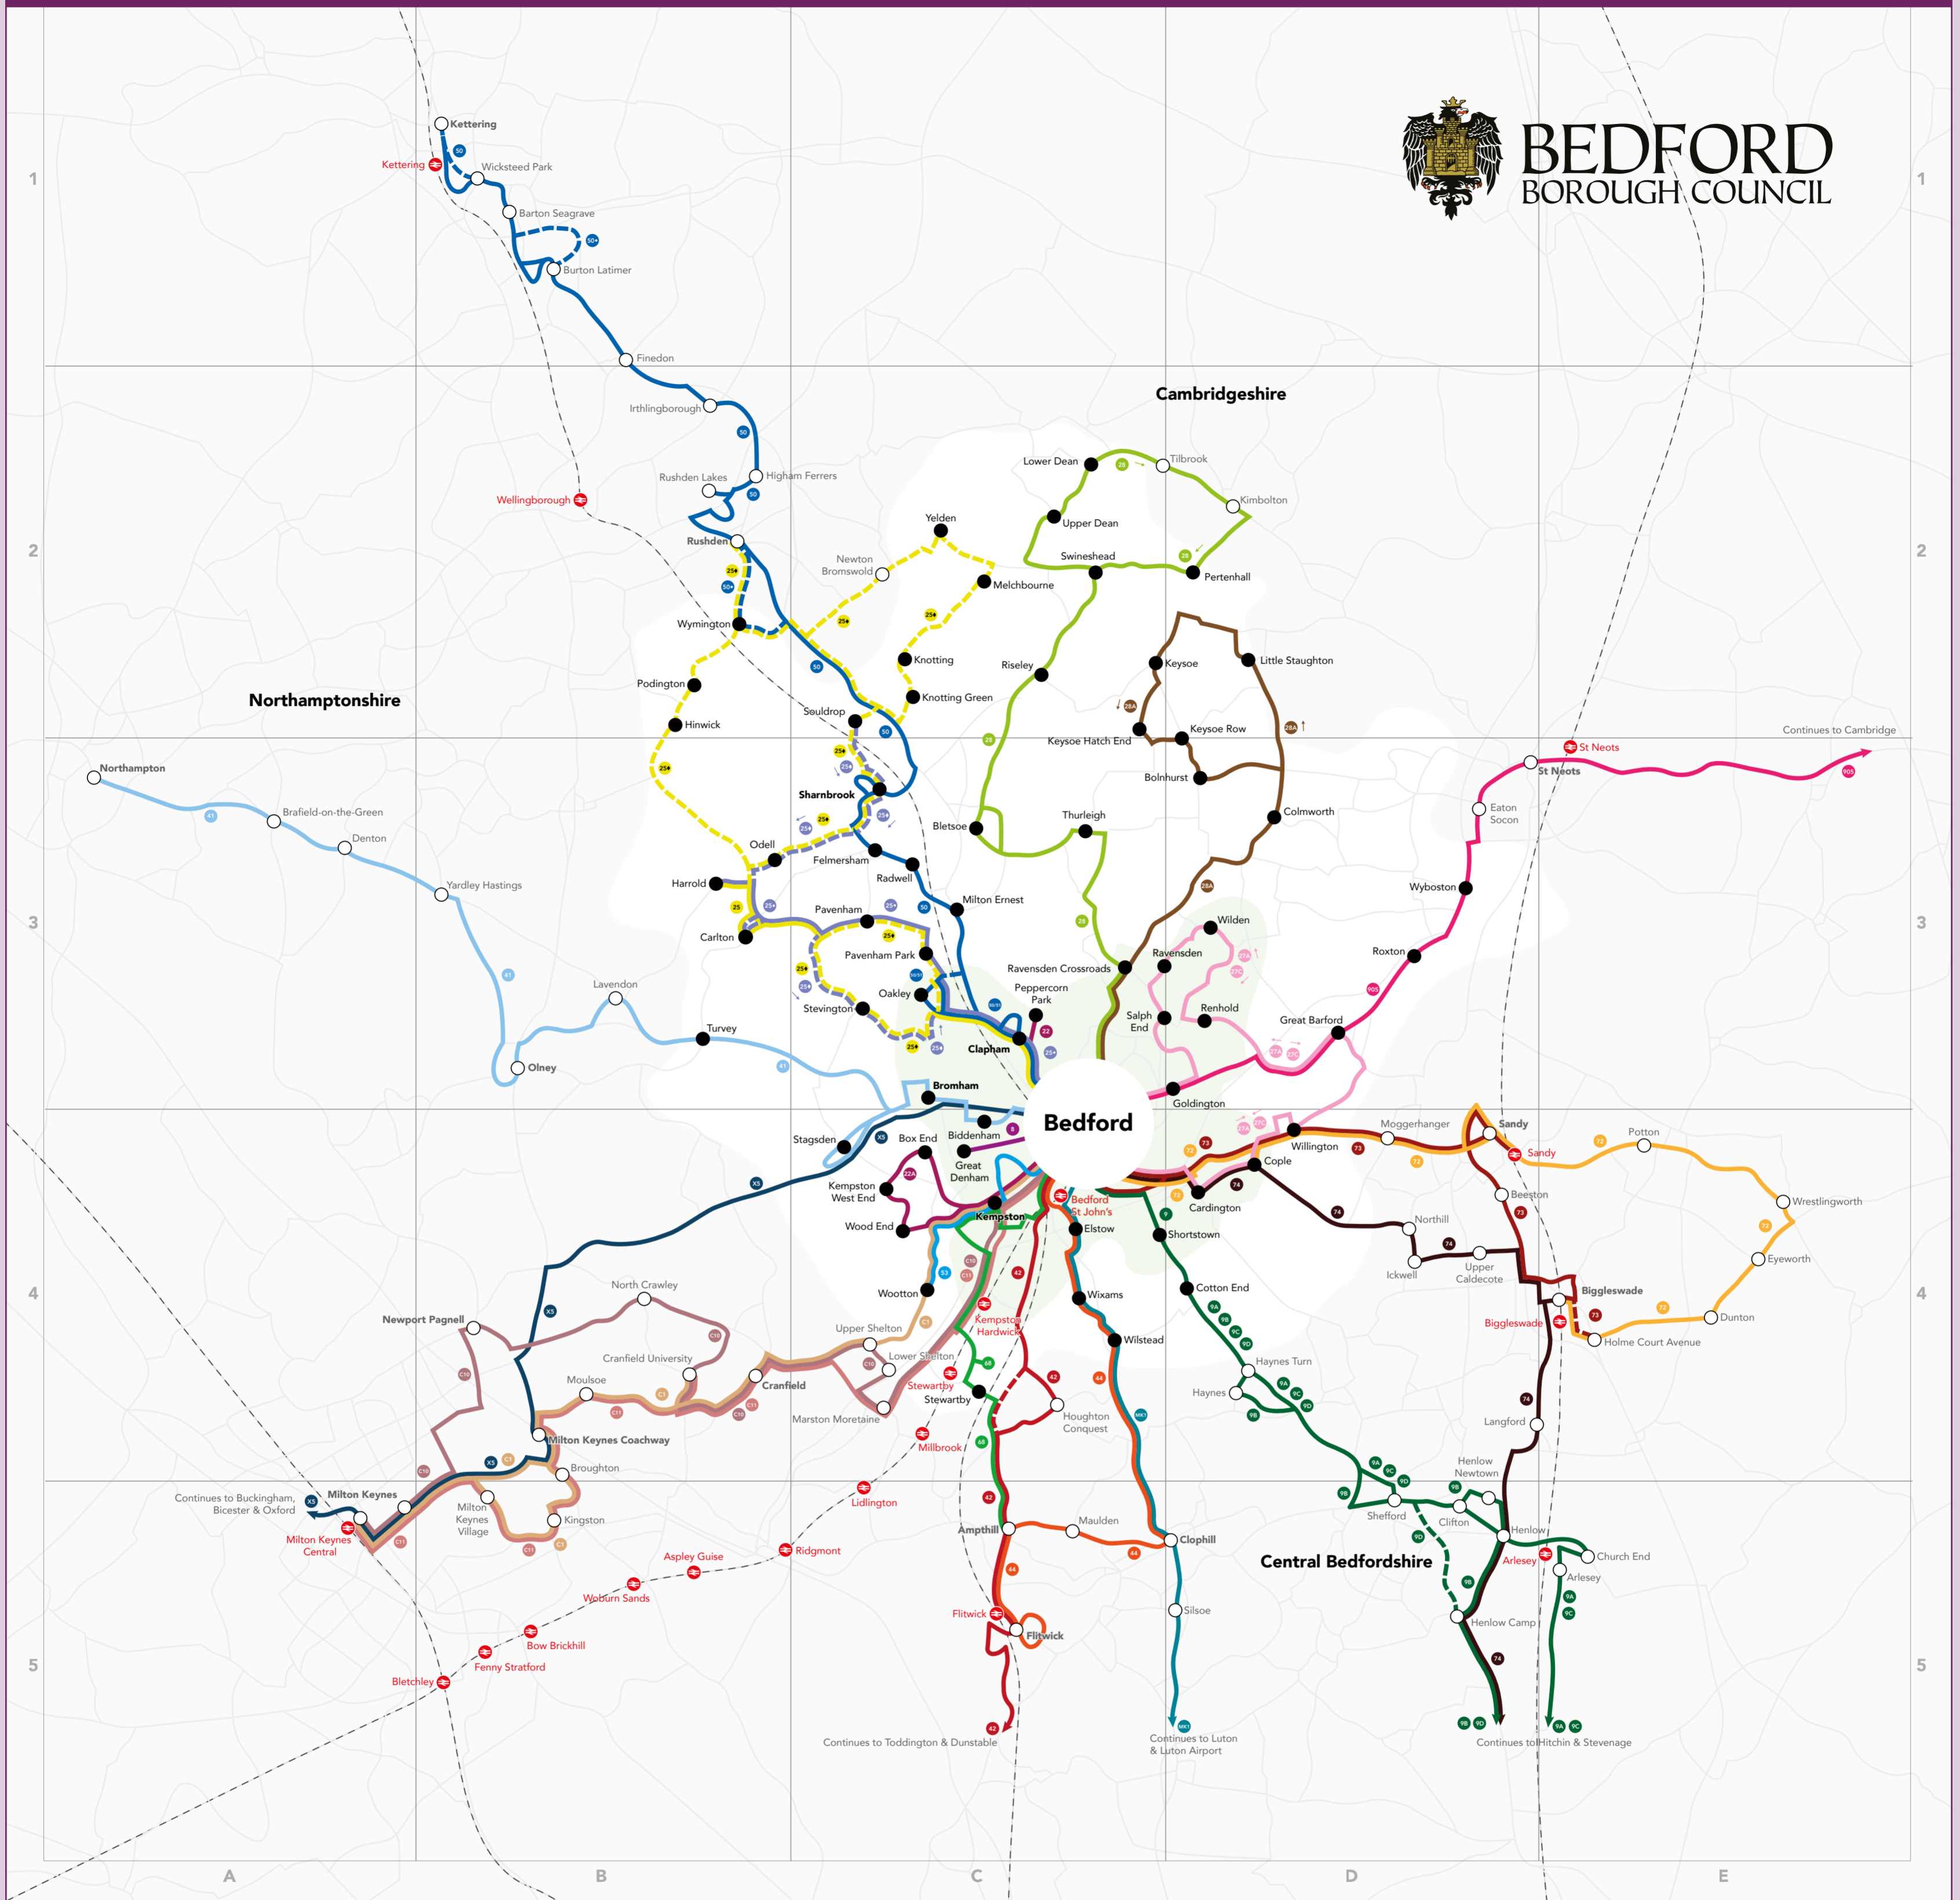

BEDFORD
BOROUGH COUNCIL

Map Key & Principal Bus Routes and Operators in Bedford Borough

	Bus Routes			Service 25			Service 2		Service 28		Service MK1
	Certain Journeys only		Service 42		Service 8		Service 28A		Service X5		Service C1
	Certain days in each week only		Service 44		Service 9/9A/9B/9C		Service 41		Service 50/51		Service C10
	Bedford PlusBus		Service 68		Service 22/22A		Service 53		Service 905		Service C11
	Rail line and station		Service 72		Service 25						
			Service 73		Service 27						
			Service 74								