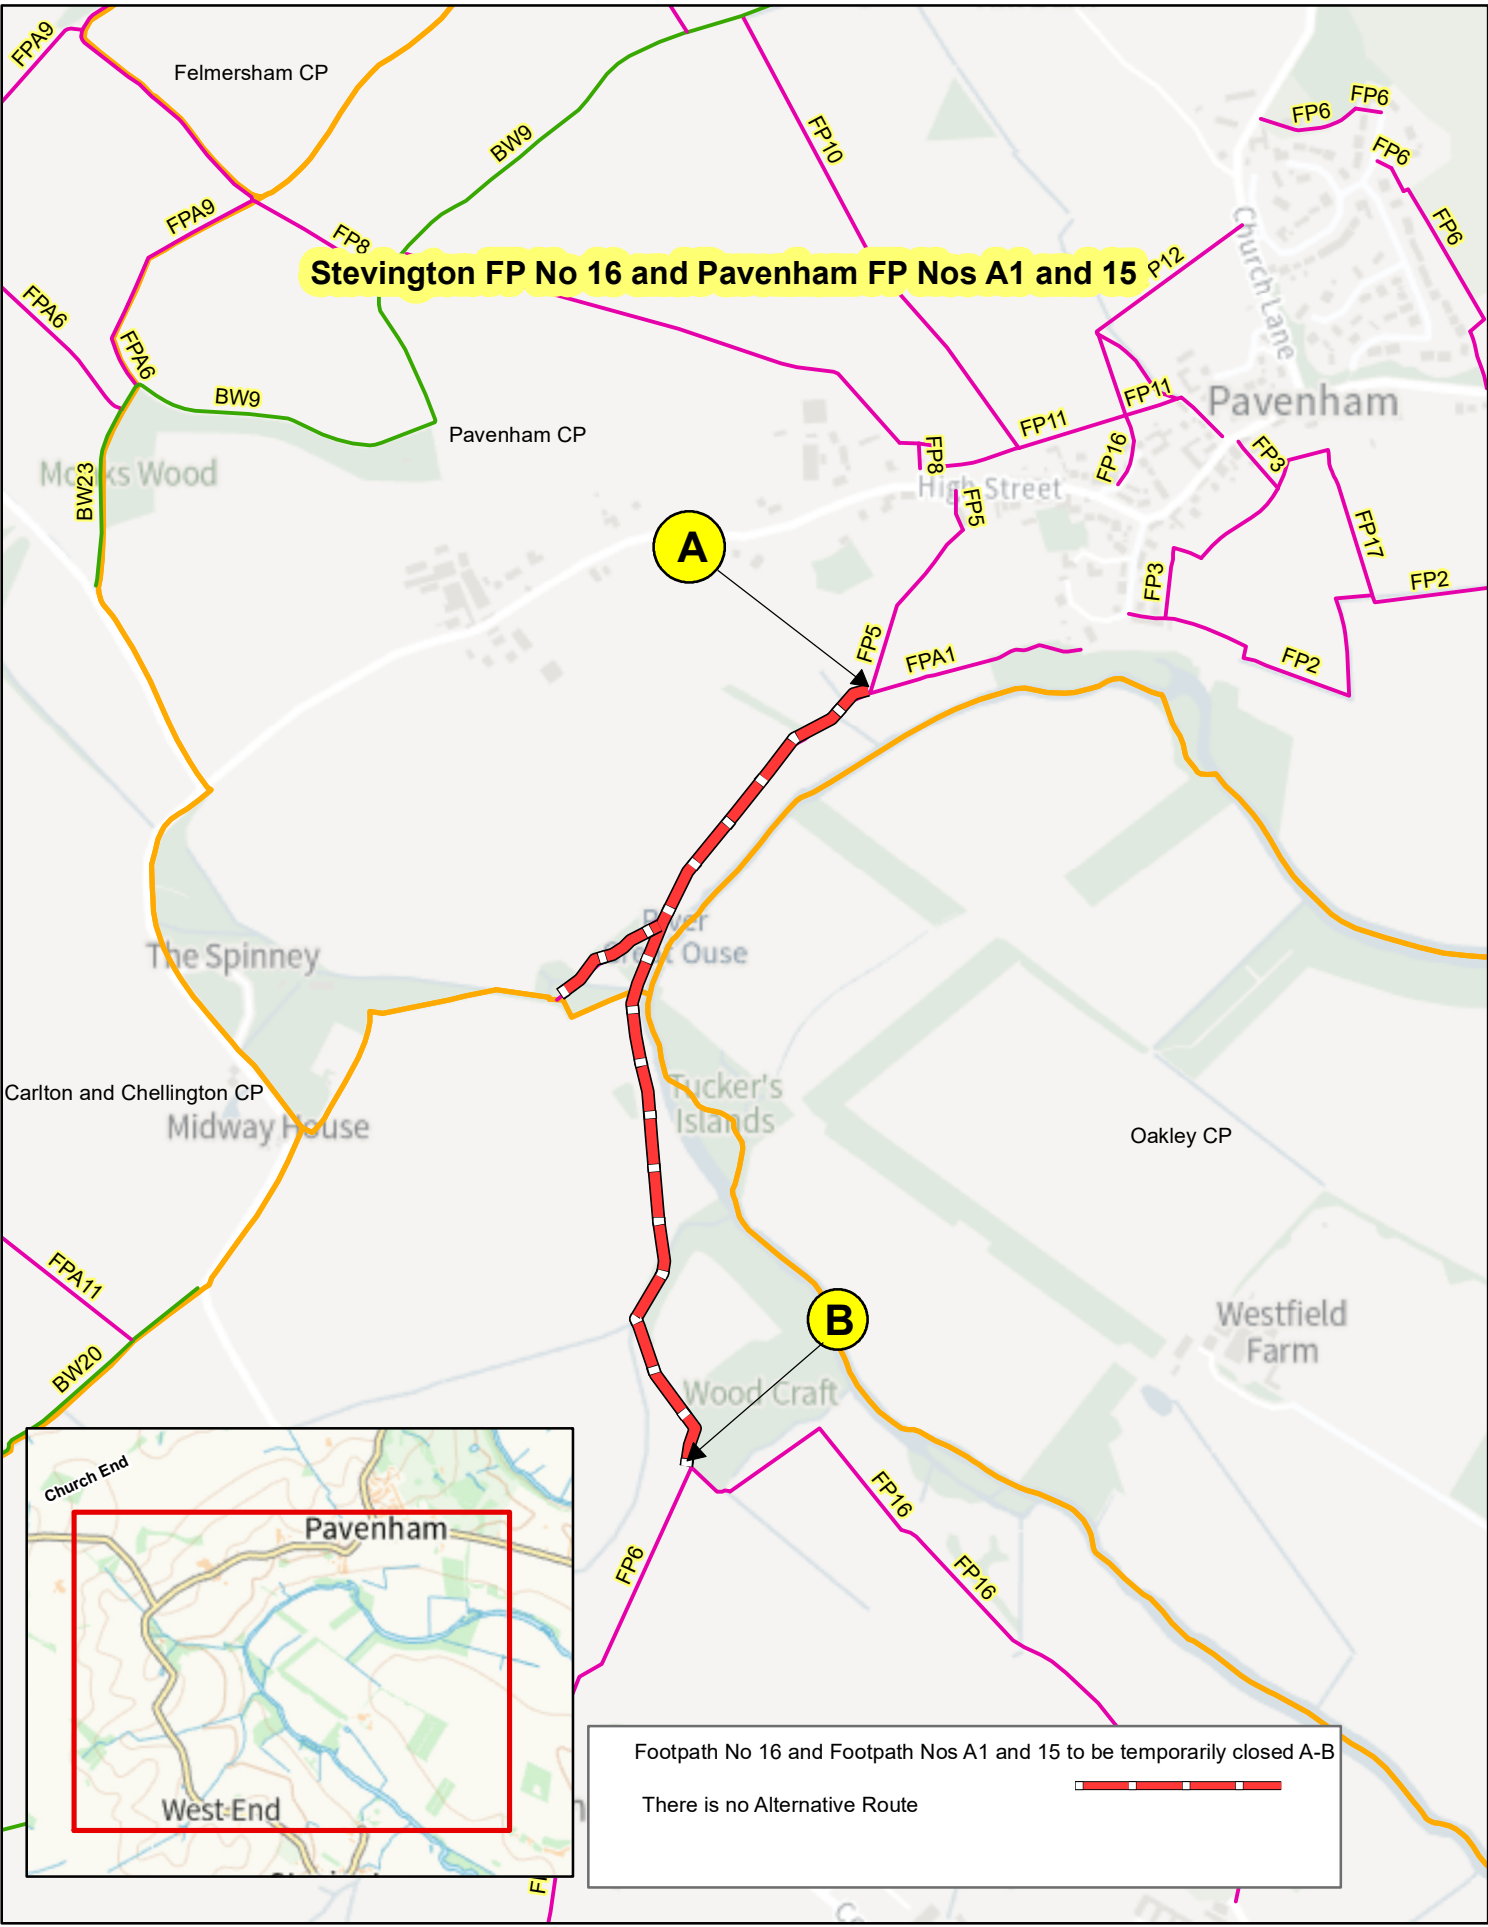

Stevington FP No 16 and Pavenham FP Nos A1 and 15

Footpath No 16 and Footpath Nos A1 and 15 to be temporarily closed A-B
 There is no Alternative Route

<p>TEMPORARY CLOSURE OF STEVINGTON FP NO 16 AND PAVENHAM FP NOS A1 AND 15</p>	<p>Unaffected Paths</p> <ul style="list-style-type: none"> — PUBLIC FOOTPATH — PUBLIC BRIDLEWAY — BYWAY --- PARISH BOUNDARY 	<div style="text-align: center;">  BEDFORD BOROUGH COUNCIL Produced by Bedford Borough Council. Based on Ordnance Survey mapping © Crown copyright. All rights reserved: OS Licence No. AC0000806481 Unauthorised reproduction infringes Crown copyright and may lead to prosecution or civil proceedings. A4P 1:10,000 Date: 03/12/2024 </div> <div style="text-align: right;">  </div>
--	---	---