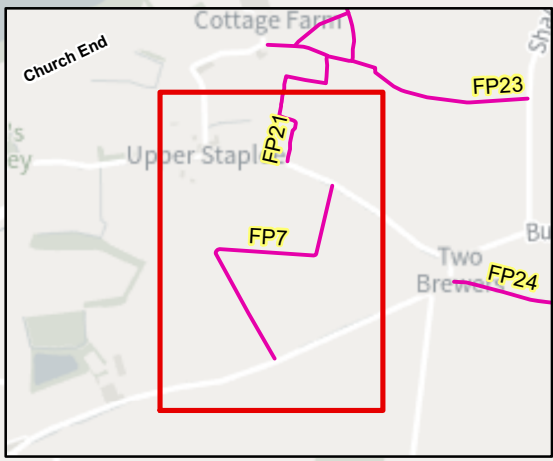

Staploe FP No 7

A

B

Footpath No 7 to be temporarily closed A-B 

There is no alternative Route

<h3>TEMPORARY CLOSURE OF STAPLOE FOOTPATH NO 7</h3>	<p>Unaffected Paths</p> <ul style="list-style-type: none"> — PUBLIC FOOTPATH — PUBLIC BRIDLEWAY — BYWAY - - - PARISH BOUNDARY 	 BEDFORD BOROUGH COUNCIL Produced by Bedford Borough Council. Based on Ordnance Survey mapping © Crown copyright. All rights reserved: OS Licence No. AC0000806481 Unauthorised reproduction infringes Crown copyright and may lead to prosecution or civil proceedings. A4P 1:7,000 Date: 03/01/2024	