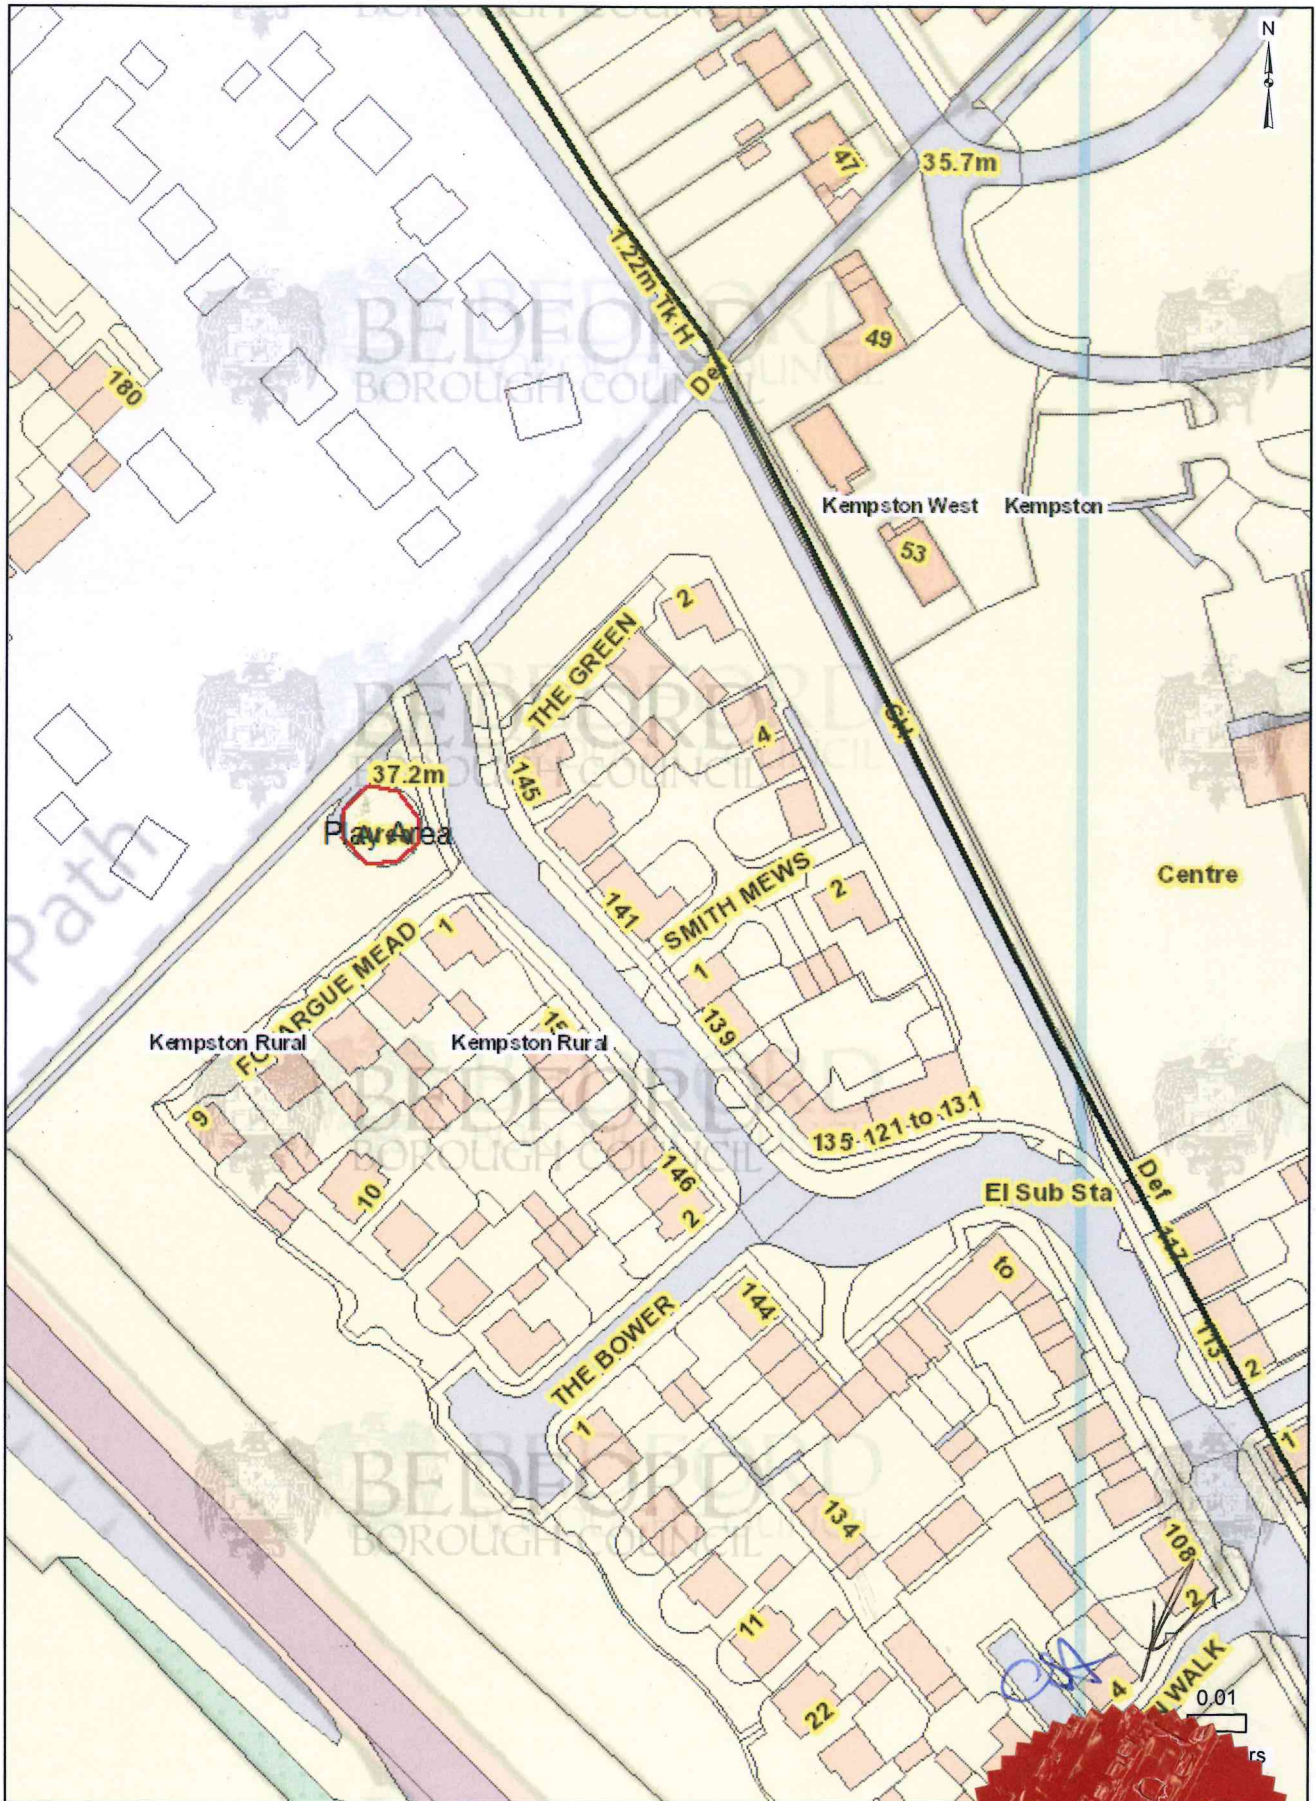

A19 Fovargue Mead, Play Area, Kempston

BEDFORD BOROUGH COUNCIL

© Crown copyright and database rights 2015 Ordnance Survey 10004902
You are not permitted to copy, sub-license, distribute or sell any of this data