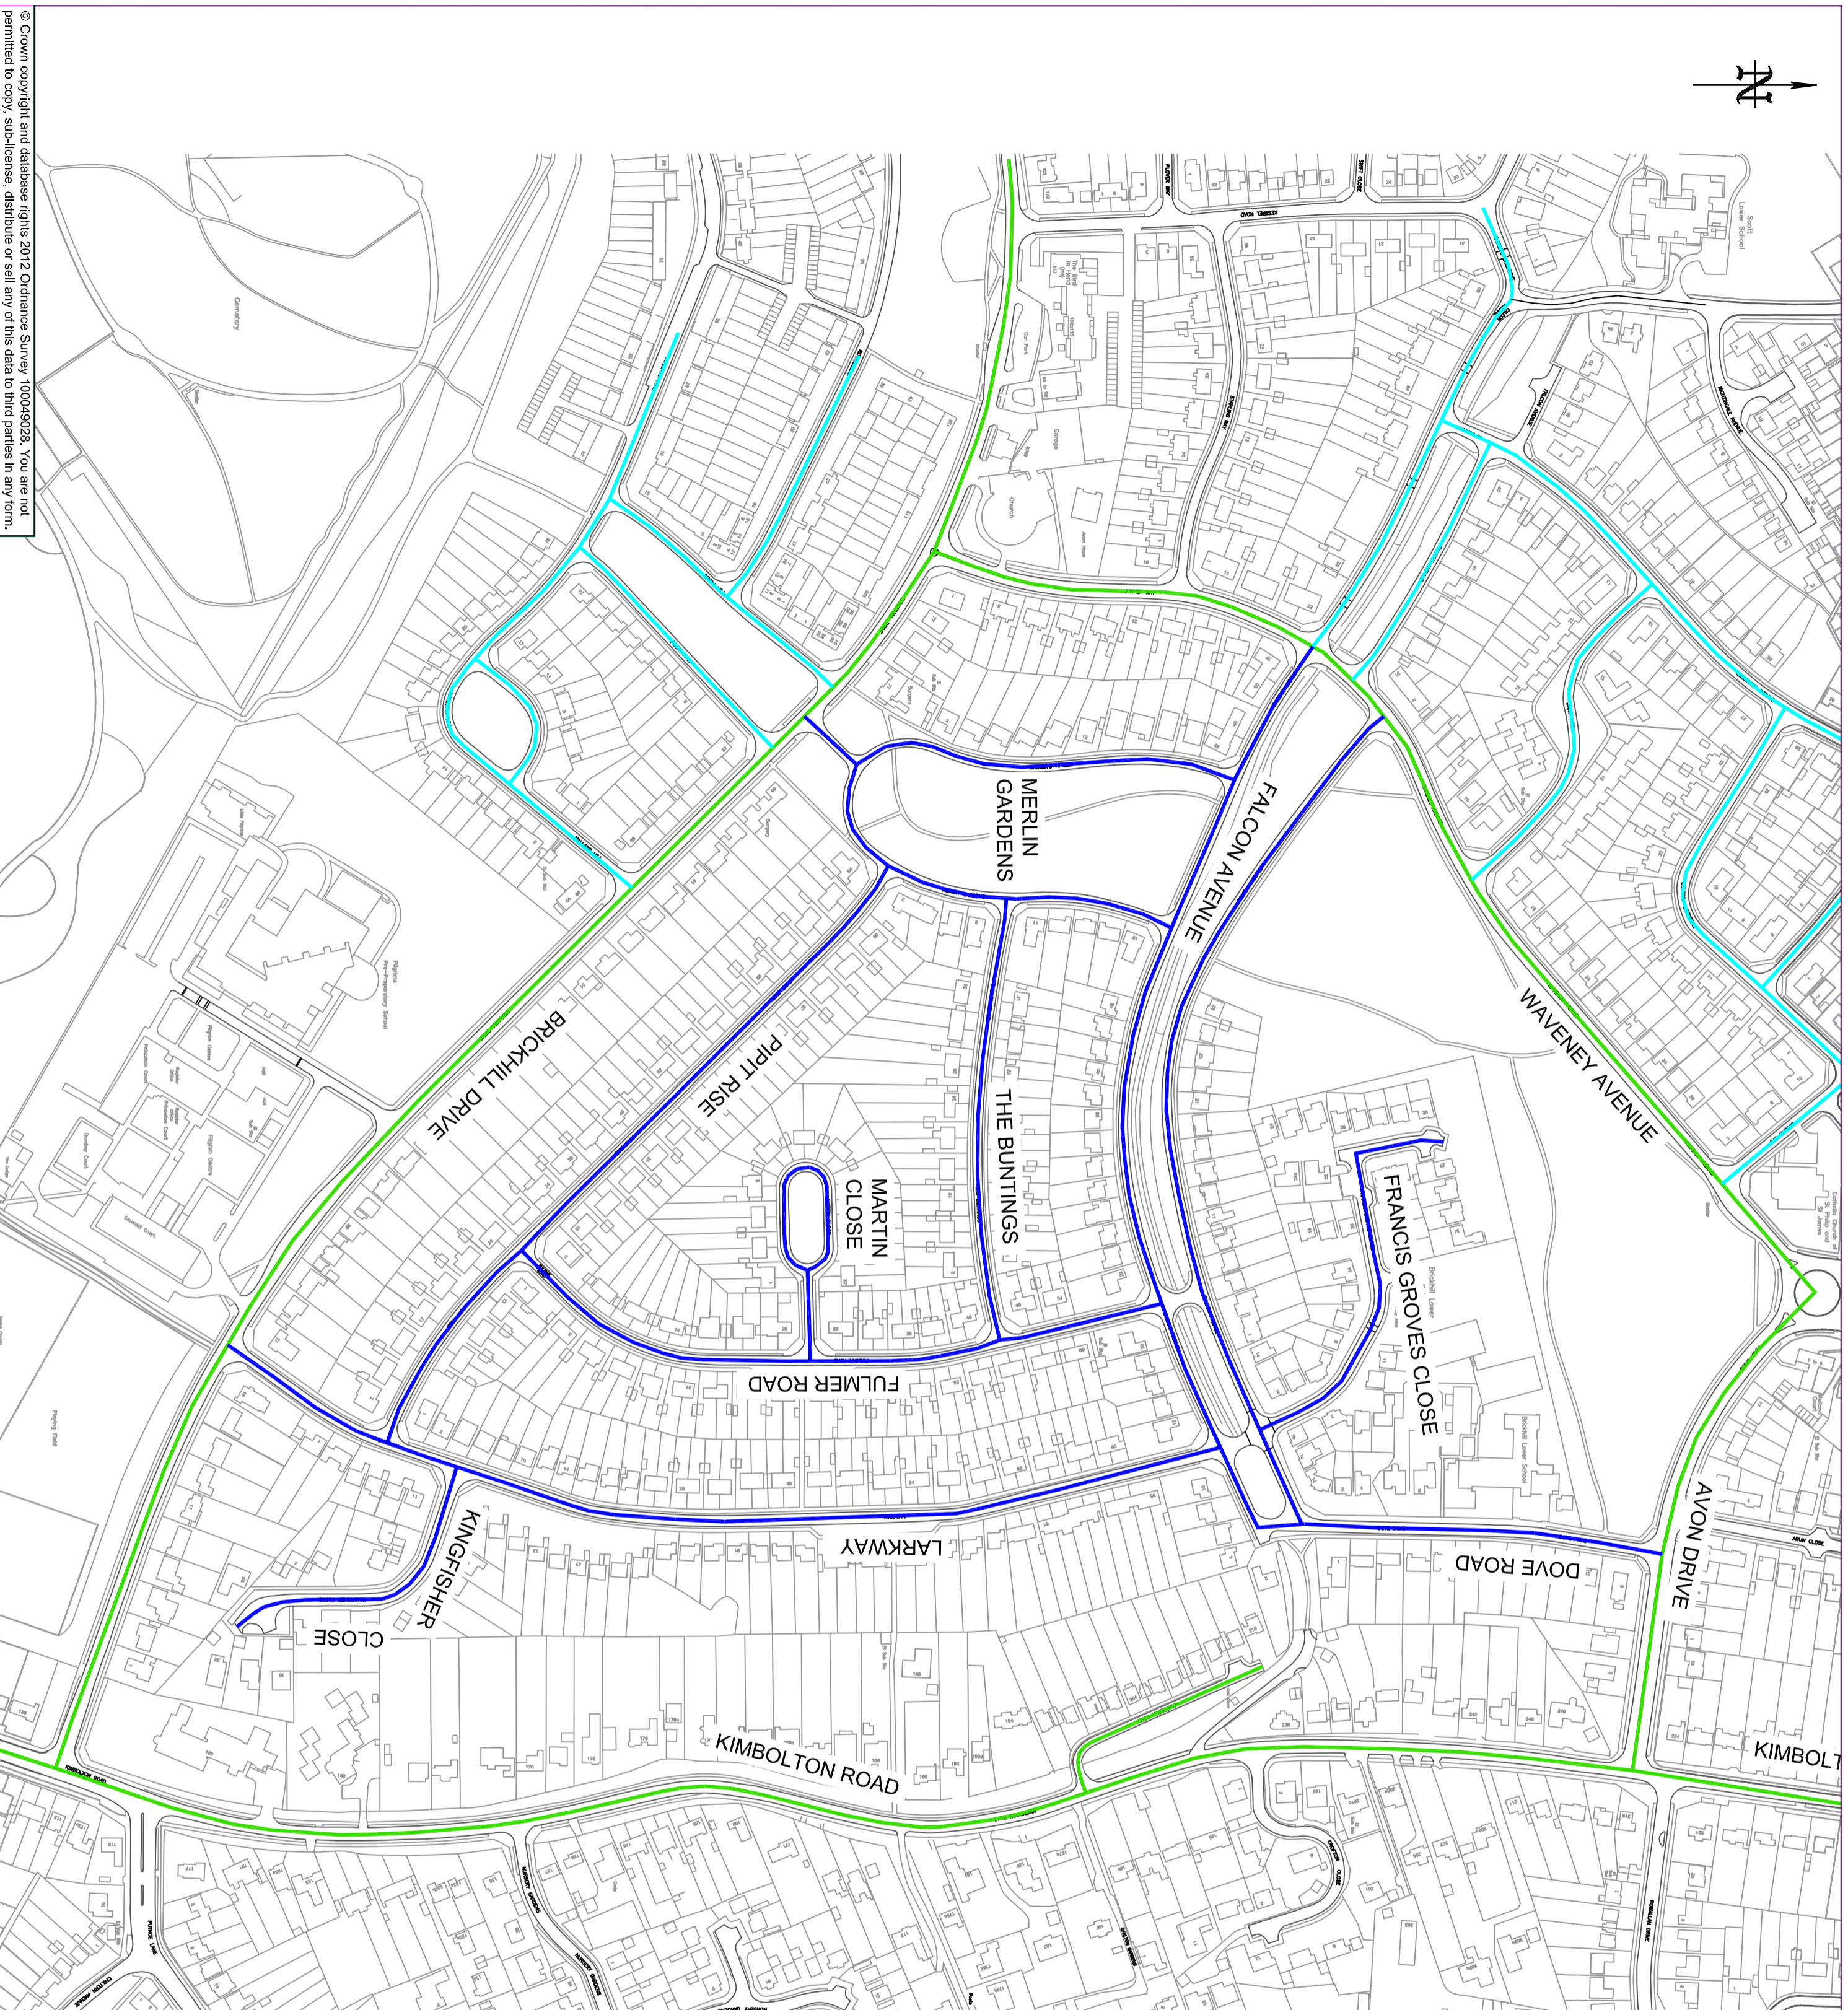

# KEY

- Proposed speed limit change from 30mph to 20mph
- Existing 30mph speed limit to remain
- Existing 20mph speed limit to remain

**Highways**  
 BOROUGH HALL, CAULDWELL ST. BEDFORD, MK42 9AP  
 Tel: (01234) 276213

**CLIENT**  
 Environment and Sustainable Communities

**SCHEME**  
 Brickhill Parish  
 Brickhill

**DRAWING TITLE**  
 20mph Speed Limit Change  
 Site 173

**DWG NO.**  
 SP173

**DRG STATUS**  
 Consultation