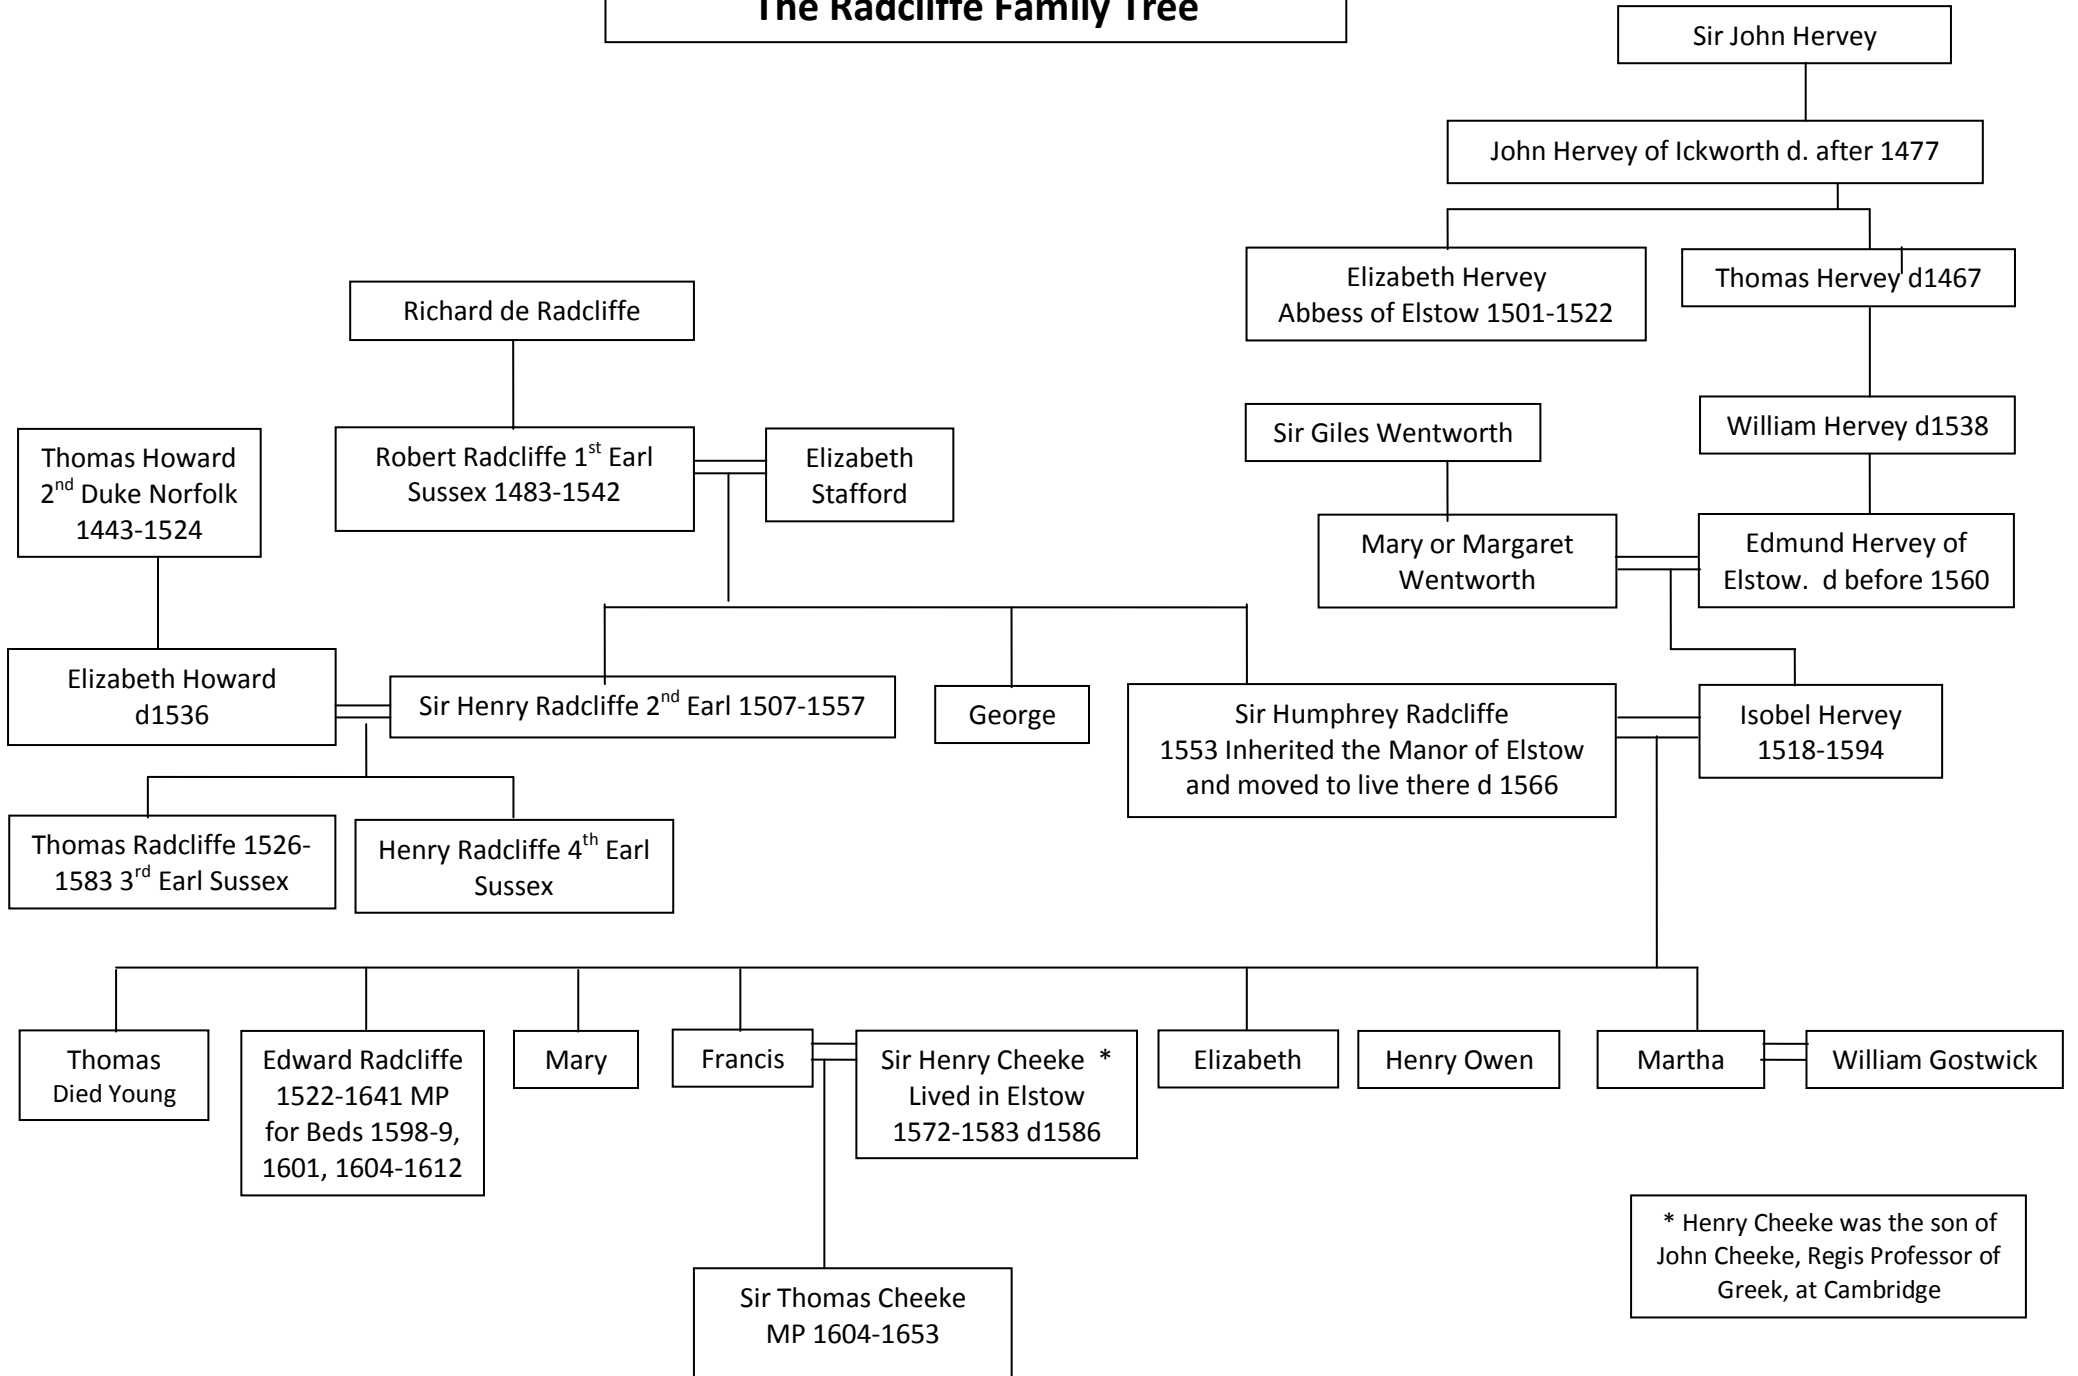

The Radcliffe Family Tree

* Henry Cheeke was the son of John Cheeke, Regis Professor of Greek, at Cambridge